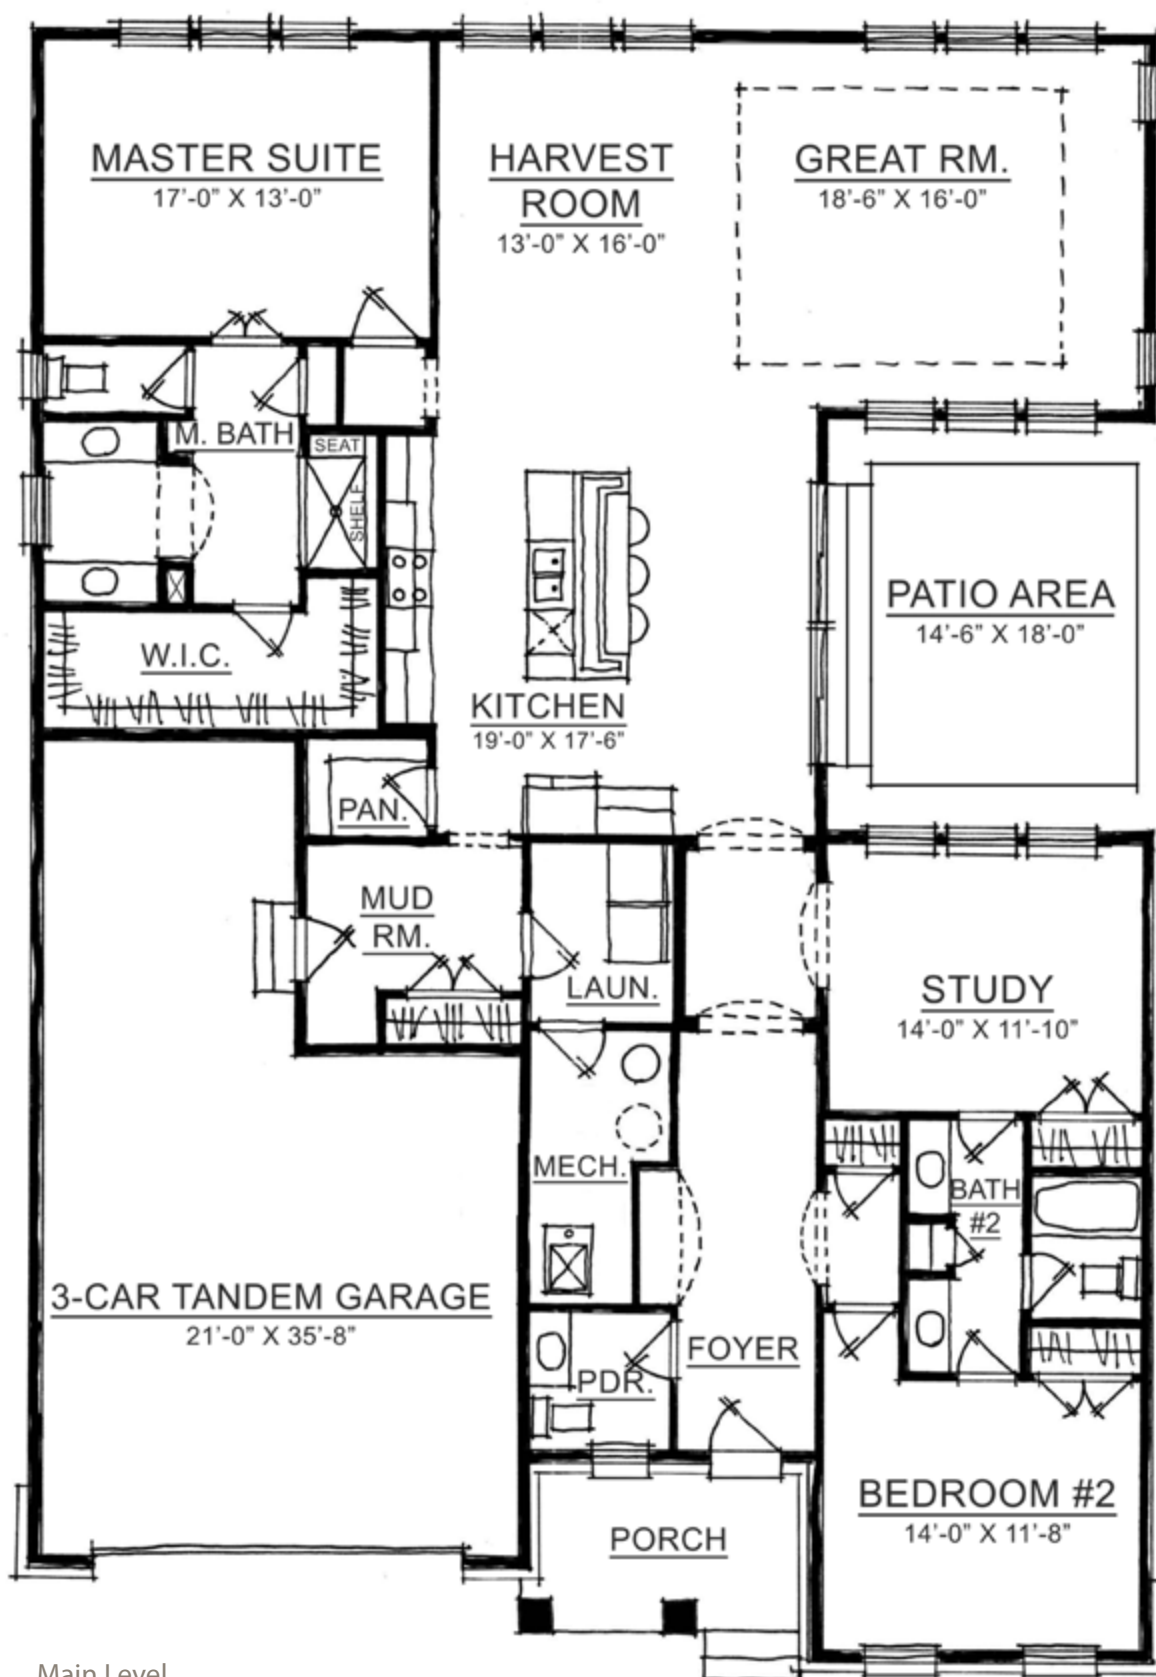

The Wedgestone

IRVINGTON COLLECTION

Harmony

A neighborhood for a new way of living

The Wedgestone

IRVINGTON COLLECTION

Harmony

Main Level

Home Details

Plan: 3020C

Sq Ft: 2,412

Bedrooms: 3

Baths: 2 full and 1 half

Garage: 3

Lower Level: optional

Visit online at LiveinHarmony.info