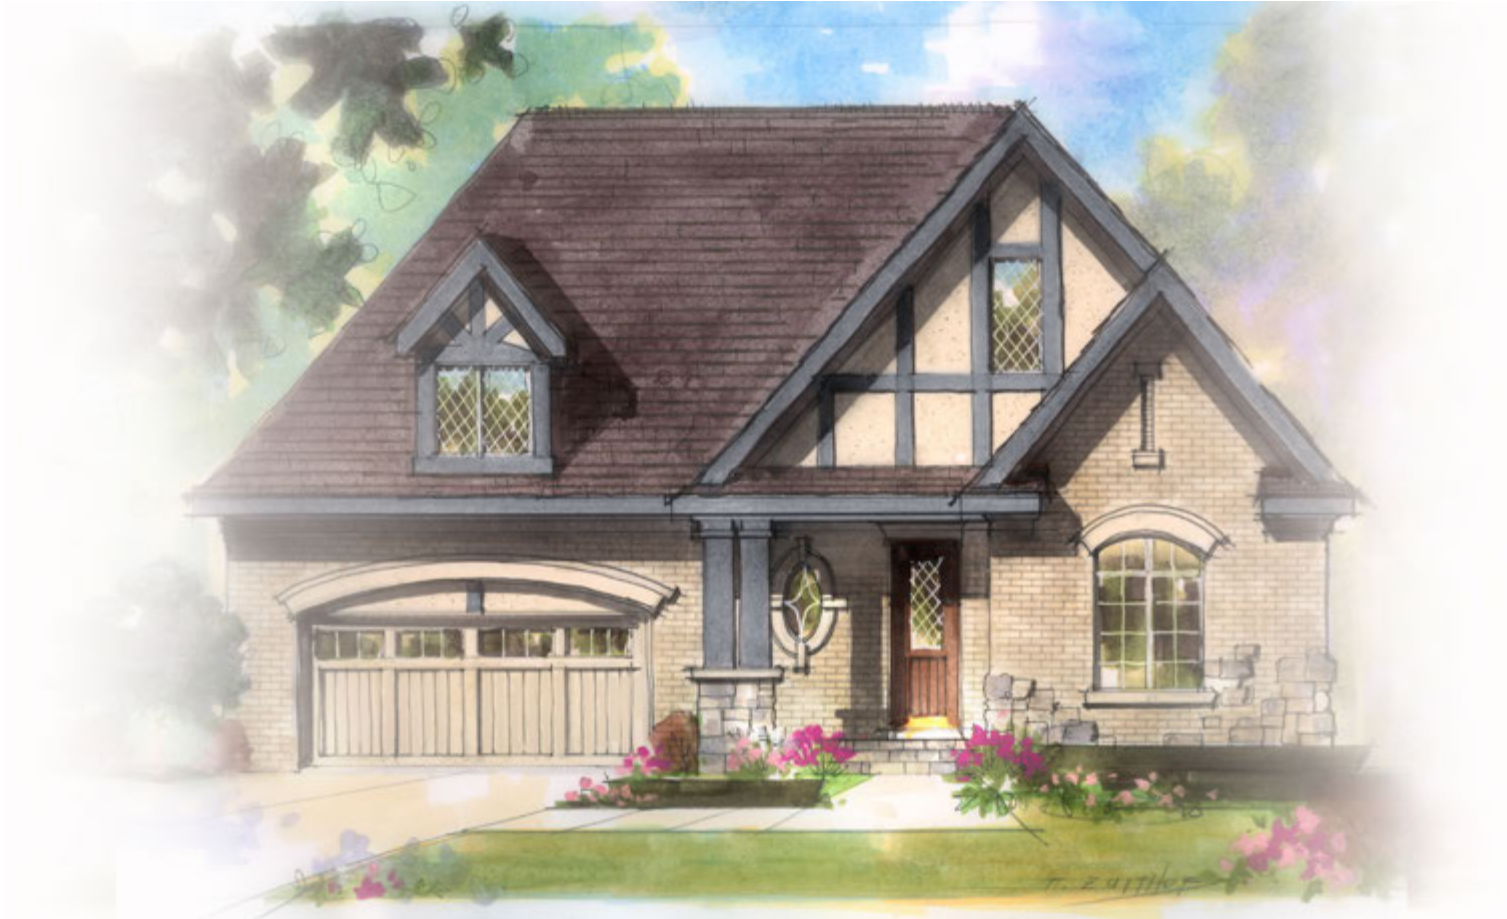

The Wedgestone

IRVINGTON COLLECTION

Harmony

A neighborhood for a new way of living

The Wedgestone

IRVINGTON COLLECTION

Harmony

Main Level

Home Details

Plan: 3020C

Sq Ft: 2,412

Bedrooms: 3

Baths: 2 full and 1 half

Garage: 3

Lower Level: optional

Visit online at LiveinHarmony.info