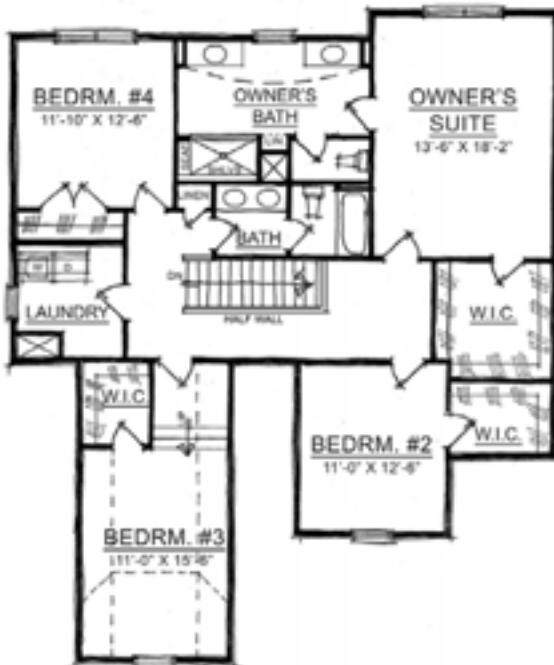

The Wallace

HAMILTON COLLECTION

Harmony

A neighborhood for a new way of living

Main Level

Home Details

- Plan:** 4570C
- Sq Ft:** 2,764*
- Bedrooms:** 4
- Baths:** 2 full and 1 half
- Garage:** 3
- Lower Level:** Unfinished

Upper Level

Lower Level

Visit online at estridge.com

*Square footage does not include lower level. The artistic renderings of the floorplan and front elevation may not reflect the exact features of the home being offered and are subject to change without notice.