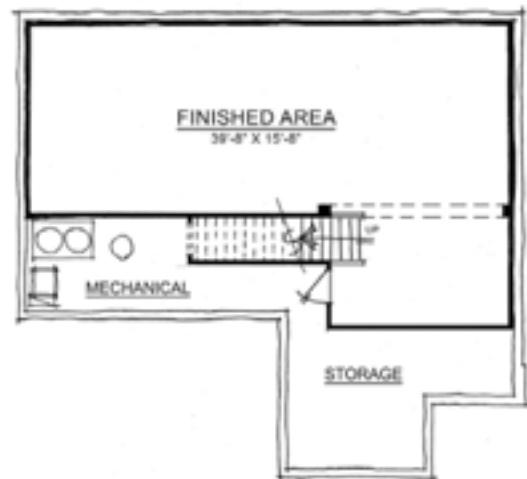

The Wallace

HAMILTON COLLECTION

Harmony

A neighborhood for a new way of living

Main Level

Home Details

- Plan:** 4570C
- Sq Ft:** 2,764*
- Bedrooms:** 4
- Baths:** 2 full and 1 half
- Garage:** 3
- Lower Level:** Unfinished

Upper Level

Lower Level

Visit online at estridge.com

*Square footage does not include lower level. The artistic renderings of the floorplan and front elevation may not reflect the exact features of the home being offered and are subject to change without notice.