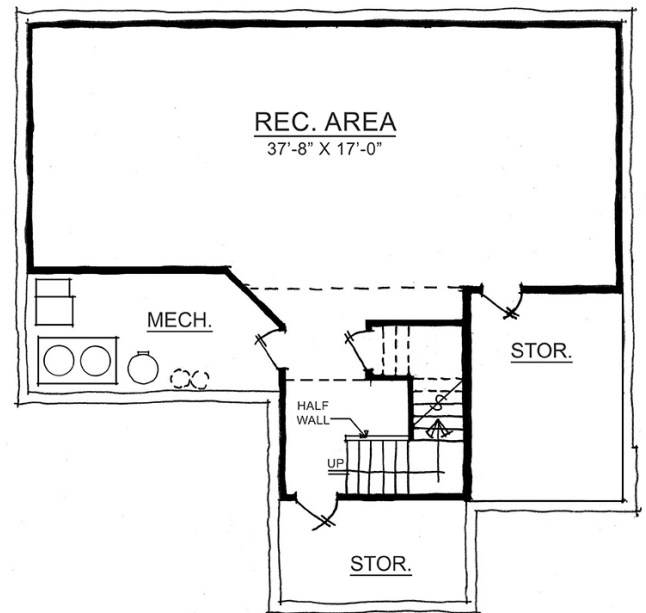

Plan: 4550C

Sq Ft: 3287

Bedrooms: 4

Baths: 2 full and 1 half

Garage: 3

Lower Level: Finished

Upper Level

Lower Level

Visit online at LiveinHarmony.info

The artistic renderings of the floorplan and front elevation may not reflect the exact features of the home being offered and are subject to change without notice. ©2016 Estridge Homes.