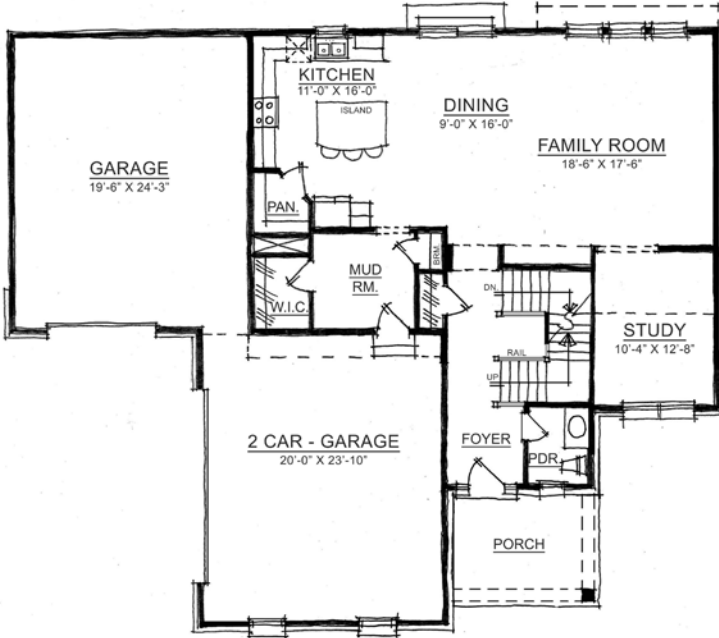

The Vivianne

HAMILTON COLLECTION

Harmony

A neighborhood for a new way of living

The Vivianne

HAMILTON COLLECTION

Main Level

Home Details

Plan: 4550C

Sq Ft: 3287

Bedrooms: 4

Baths: 2 full and 1 half

Garage: 3

Lower Level: Finished

Upper Level

Lower Level