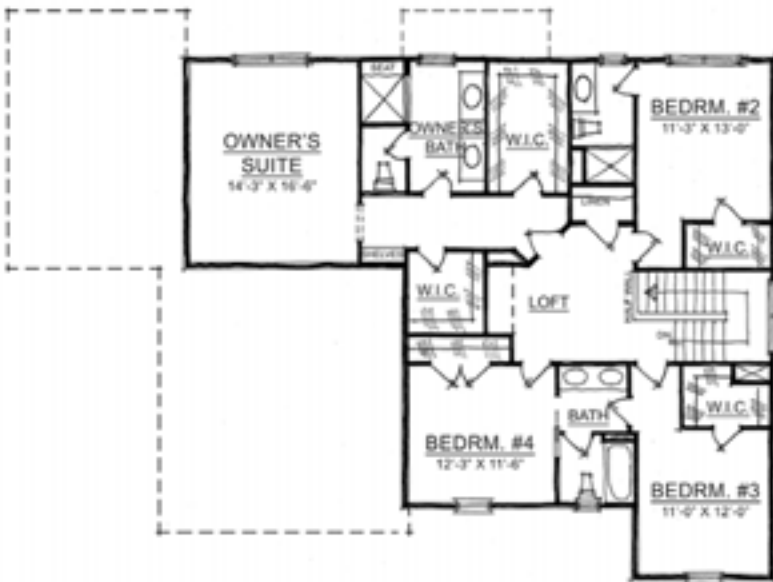

Plan: 4580C

Sq Ft: 3,022*

Bedrooms: 4

Baths: 3 full and 1 half

Garage: 3

Lower Level: Unfinished

Upper Level

Lower Level

Visit online at estridge.com

*Square footage does not include lower level. The artistic renderings of the floorplan and front elevation may not reflect the exact features of the home being offered and are subject to change without notice.