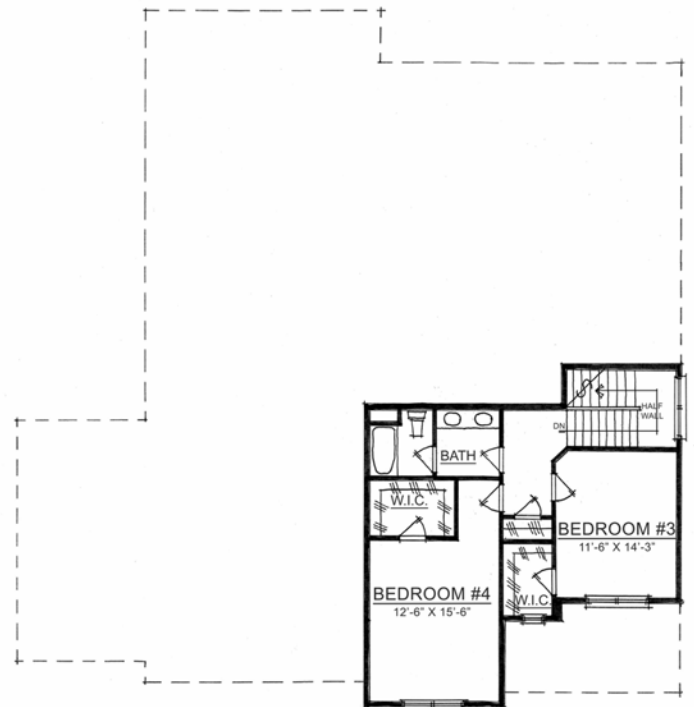

The Sofia

HAMILTON COLLECTION

Harmony

A neighborhood for a new way of living

Main Level

Lower Level

Upper Level

Home Details

Plan: 4565C

Sq Ft: 4,029

Bedrooms: 4

Baths: 3

Garage: 3

Lower Level: Finished

Visit online at LiveinHarmony.info

The artistic renderings of the floorplan and front elevation may not reflect the exact features of the home being offered and are subject to change without notice. ©2016 Estridge Homes.