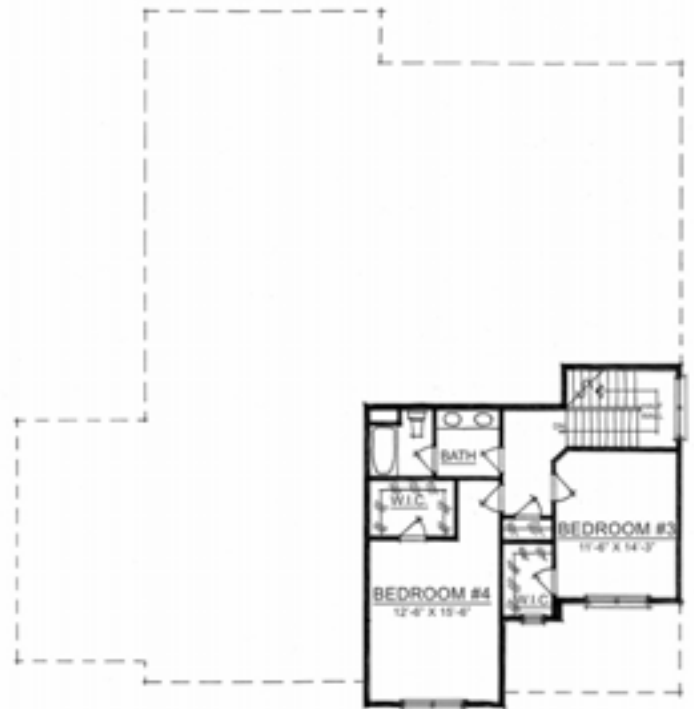

The Sofia

HAMILTON COLLECTION

Harmony

A neighborhood for a new way of living

Main Level

Home Details

Plan: 4565C

Sq Ft: 3,235*

Bedrooms: 4

Baths: 3

Garage: 3

Lower Level: Unfinished

Lower Level

Upper Level

Visit online at estrledge.com

*Square footage does not include lower level. The artistic renderings of the floorplan and front elevation may not reflect the exact features of the home being offered and are subject to change without notice.