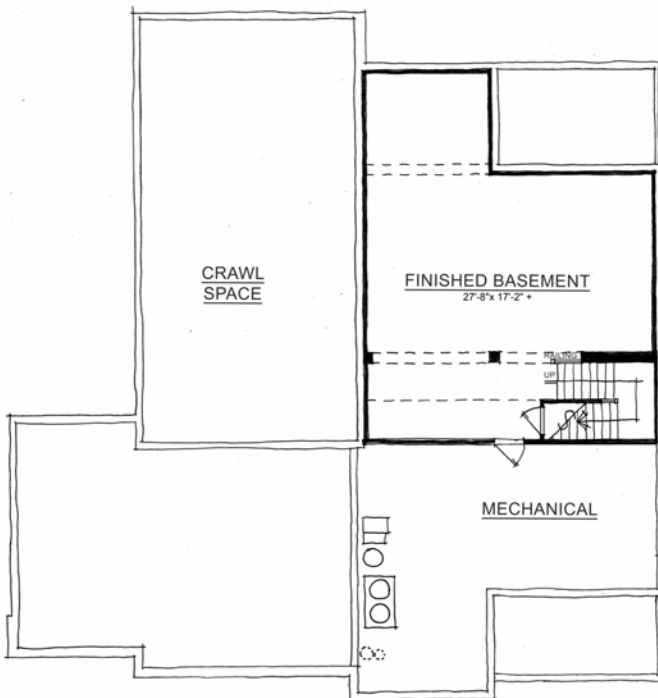

The Sofia

HAMILTON COLLECTION

Harmony

A neighborhood for a new way of living

Main Level

Lower Level

Upper Level

Home Details

Plan: 4565C

Sq Ft: 4,029

Bedrooms: 4

Baths: 3

Garage: 3

Lower Level: Finished

Visit online at LiveinHarmony.info

The artistic renderings of the floorplan and front elevation may not reflect the exact features of the home being offered and are subject to change without notice. ©2016 Estridge Homes.