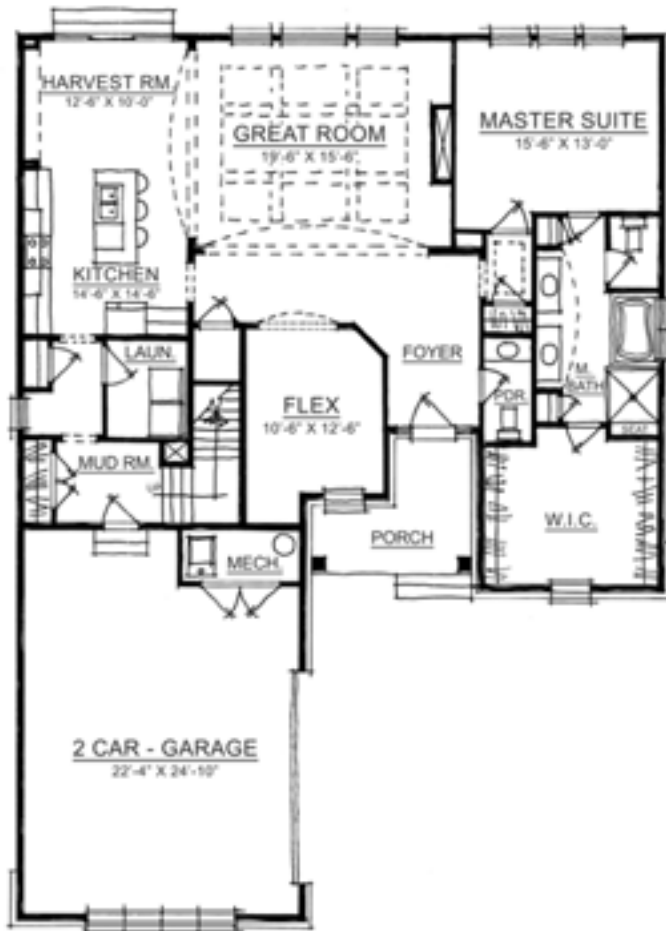

The Rutledge

IRVINGTON COLLECTION

Harmony

A neighborhood for a new way of living

Main Level

Home Details

Plan: 3060B

Sq Ft: 2,385

Bedrooms: 3 (4-bedroom option available)

Baths: 2 full and 1 half

Garage: 2

Lower Level: optional

Upper Level

Visit online at LiveinHarmony.info

The artistic renderings of the floorplan and front elevation may not reflect the exact features of the home being offered and are subject to change without notice. ©2018 Estridge Homes.