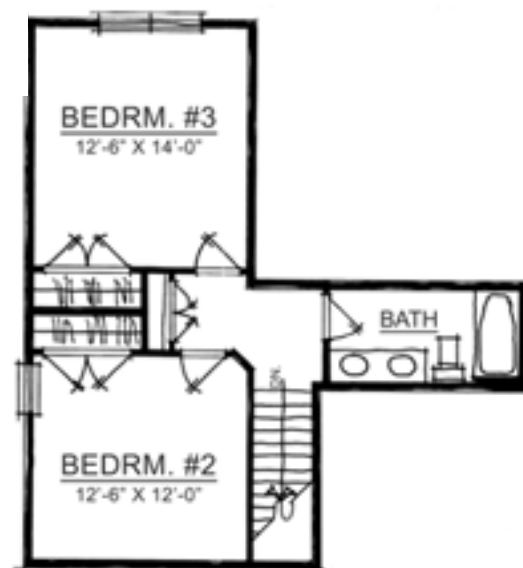

The Rutledge

IRVINGTON COLLECTION

Harmony

A neighborhood for a new way of living

Main Level

Home Details

Plan: 3060B

Sq Ft: 2,385

Bedrooms: 3 (4-bedroom option available)

Baths: 2 full and 1 half

Garage: 2

Lower Level: optional

Upper Level

Visit online at LiveinHarmony.info

The artistic renderings of the floorplan and front elevation may not reflect the exact features of the home being offered and are subject to change without notice. ©2018 Estridge Homes.