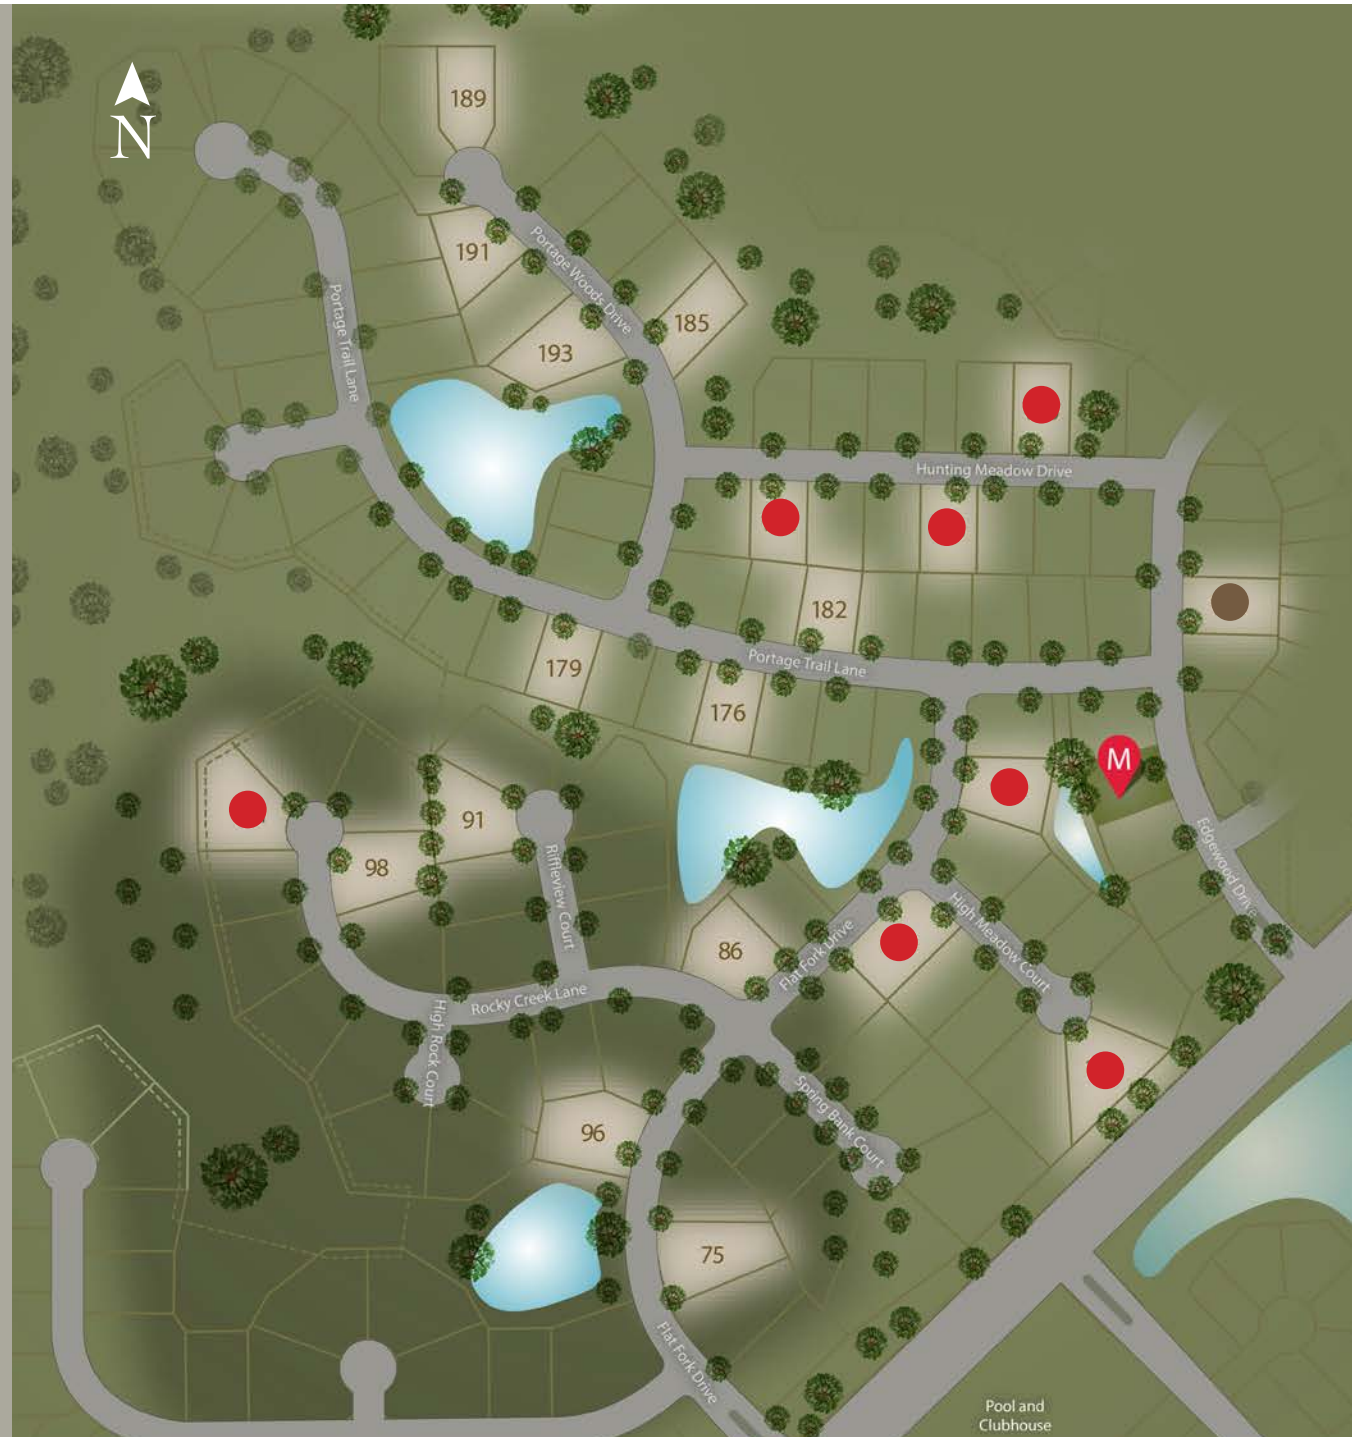

FlatFork

Located on Connecticut Ave., just west of Southeastern Parkway in Fishers.

HOMES & HOMESITES

(317) 669-6240

www.estrledge.com

● Showcase ● Sold ● Reserved

Call today for information about available homesites for building.

Different by Design™

This is an artist's rendering. Please refer to the recorded plat for exact community layout.

The Bluffs at
FlatFork

Located on Connecticut Ave., just west
of Southeastern Parkway in Fishers.

**HOMES &
HOMESITES**

(317) 669-6240
www.estrledge.com

● Showcase ● Sold

Call today for information
about available homesites
for building.

Different by Design™

This is an artist's rendering. Please refer to the recorded plat for exact
community layout.