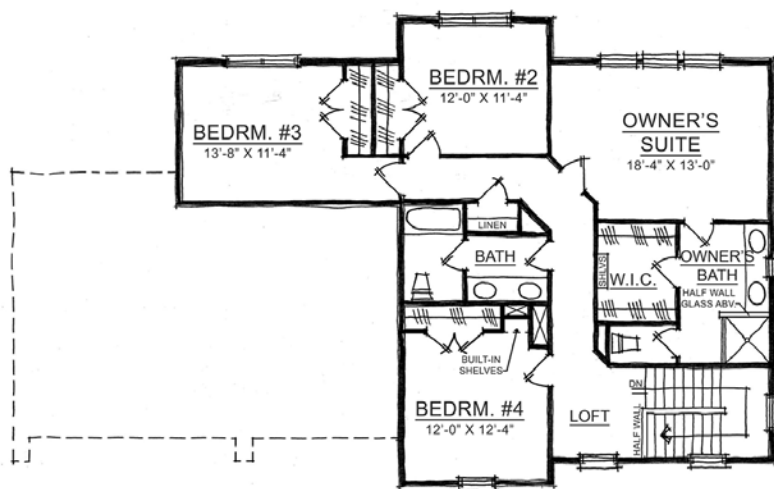

The Lorraine

HAMILTON COLLECTION

Harmony

A neighborhood for a new way of living

Home Details

Plan: 4560C

Sq Ft: 3405

Bedrooms: 4

Baths: 2 full and 1 half

Garage: 3

Lower Level: Finished

Main Level

Upper Level

Lower Level

Visit online at LiveinHarmony.info

The artistic renderings of the floorplan and front elevation may not reflect the exact features of the home being offered and are subject to change without notice. ©2016 Estridge Homes.