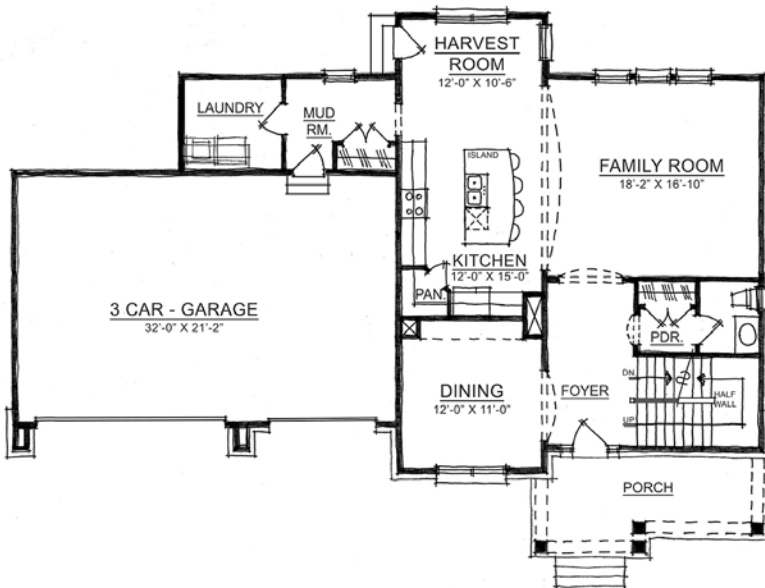

The Lorraine

HAMILTON COLLECTION

Harmony

A neighborhood for a new way of living

Home Details

Plan: 4560C

Sq Ft: 3405

Bedrooms: 4

Baths: 2 full and 1 half

Garage: 3

Lower Level: Finished

Main Level

Upper Level

Lower Level

Visit online at LiveinHarmony.info

The artistic renderings of the floorplan and front elevation may not reflect the exact features of the home being offered and are subject to change without notice. ©2016 Estridge Homes.