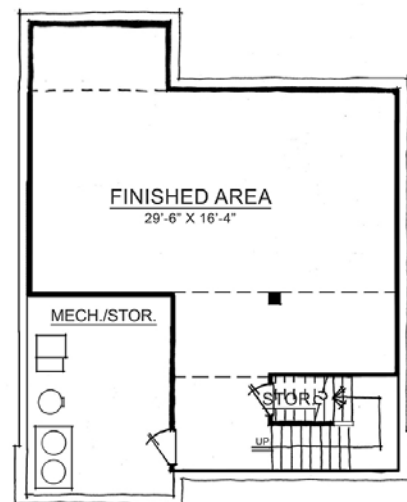

The Lorraine

HAMILTON COLLECTION

Harmony

A neighborhood for a new way of living

Home Details

Plan: 4560C

Sq Ft: 3405

Bedrooms: 4

Baths: 2 full and 1 half

Garage: 3

Lower Level: Finished

Main Level

Upper Level

Lower Level

Visit online at LiveinHarmony.info

The artistic renderings of the floorplan and front elevation may not reflect the exact features of the home being offered and are subject to change without notice. ©2016 Estridge Homes.