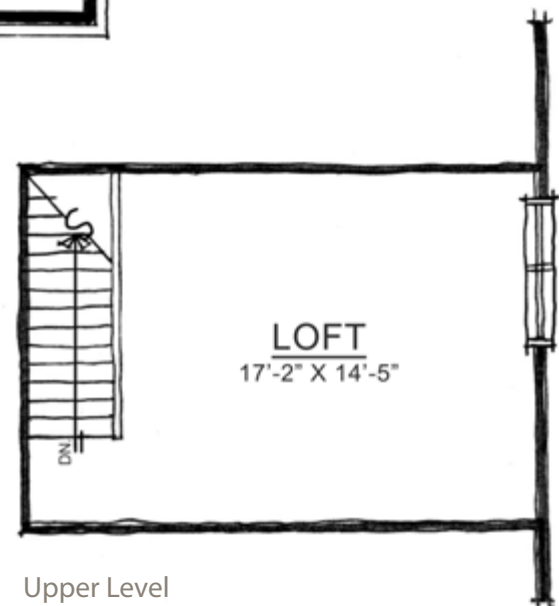

- Plan:** 3000C
- Sq Ft:** 2,418
- Bedrooms:** 3
- Baths:** 2 full and 1 half
- Garage:** 2
- Lower Level:** optional

Upper Level

Visit online at LiveinHarmony.info
 The artistic renderings of the floorplan and front elevation may not reflect the exact features of the home being offered and are subject to change without notice. ©2014 Estridge Homes.