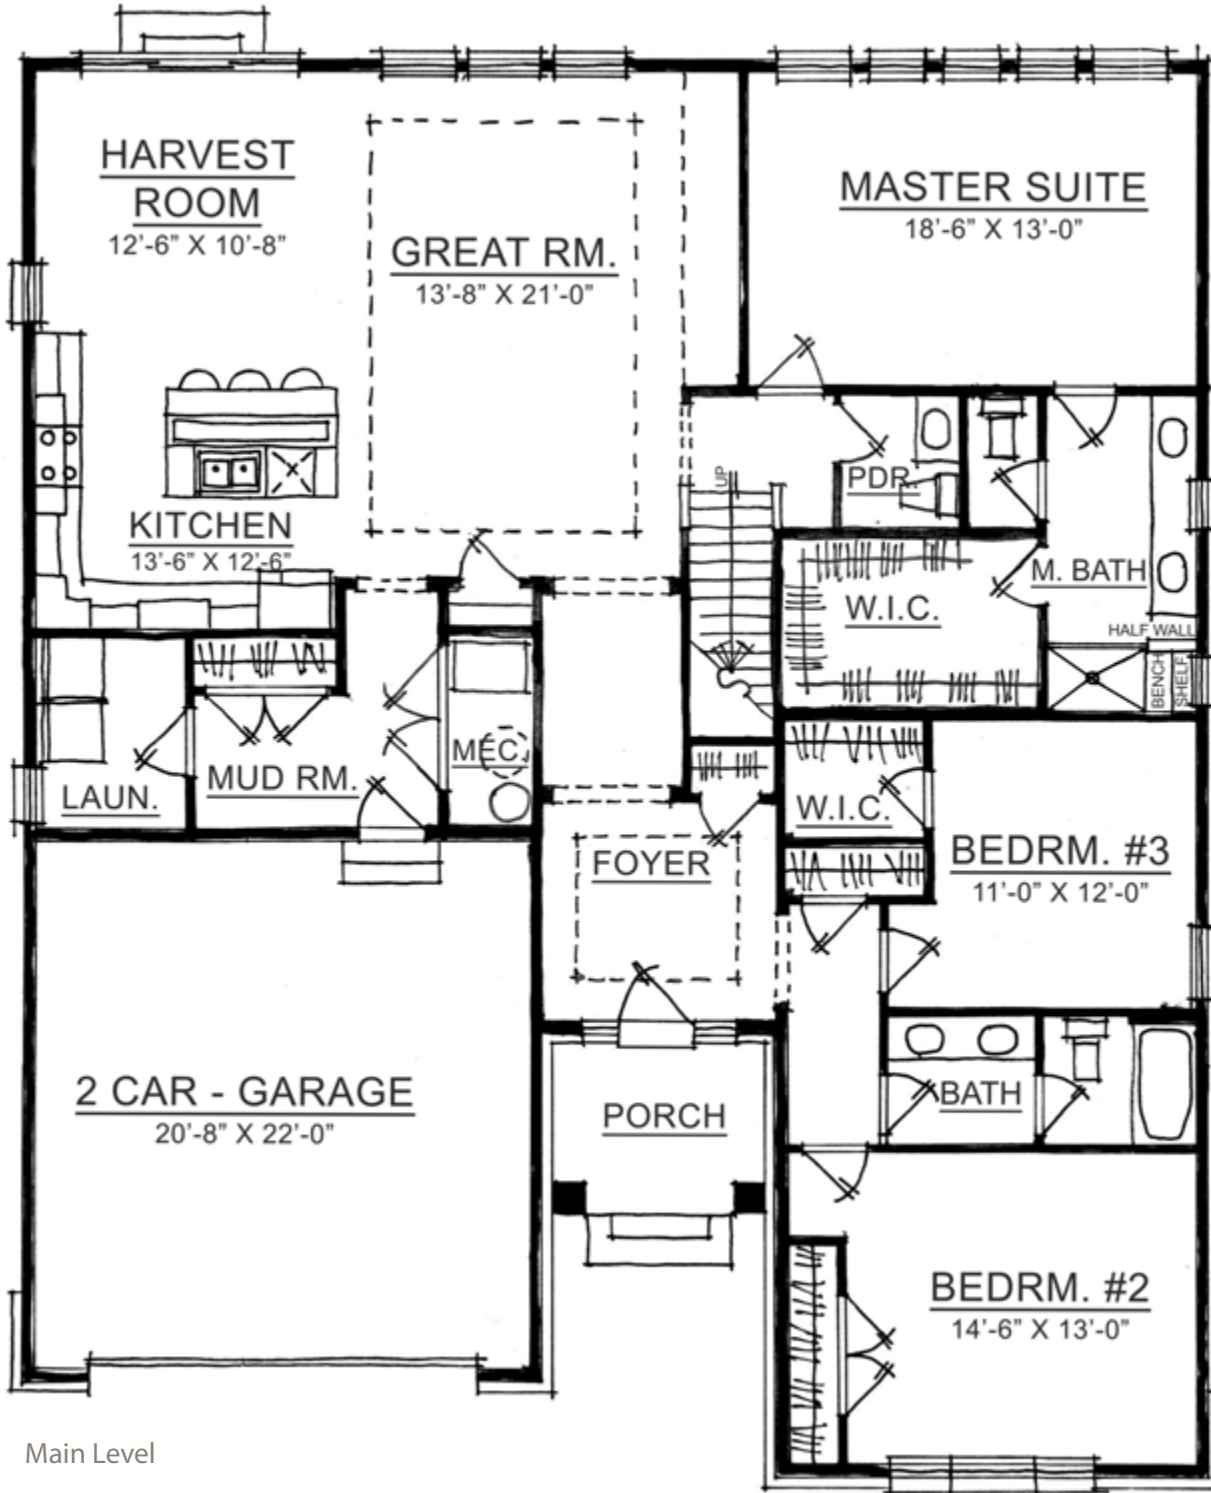

The Delmar

IRVINGTON COLLECTION

Harmony

A neighborhood for a new way of living

The Delmar

IRVINGTON COLLECTION

Main Level

Home Details

- Plan:** 3000C
- Sq Ft:** 2,418
- Bedrooms:** 3
- Baths:** 2 full and 1 half
- Garage:** 2
- Lower Level:** optional

Upper Level

Visit online at LiveinHarmony.info
 The artistic renderings of the floorplan and front elevation may not reflect the exact features of the home being offered and are subject to change without notice. ©2014 Estridge Homes.