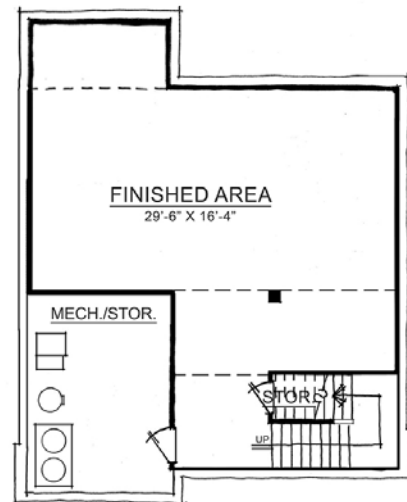

The Cornell

HAMILTON COLLECTION

Harmony

A neighborhood for a new way of living

Main Level

Home Details

Plan: 4560A

Sq Ft: 3405

Bedrooms: 4

Baths: 2 full and 1 half

Garage: 3

Lower Level: Finished

Upper Level

Lower Level

Visit online at LiveinHarmony.info

The artistic renderings of the floorplan and front elevation may not reflect the exact features of the home being offered and are subject to change without notice. ©2016 Estridge Homes.