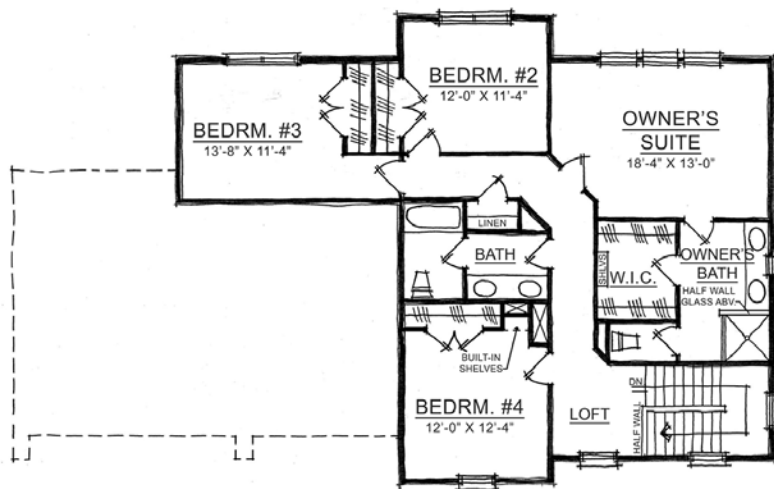

The Cornell

HAMILTON COLLECTION

Harmony

A neighborhood for a new way of living

Main Level

Home Details

Plan: 4560A

Sq Ft: 3405

Bedrooms: 4

Baths: 2 full and 1 half

Garage: 3

Lower Level: Finished

Upper Level

Lower Level

Visit online at LiveinHarmony.info

The artistic renderings of the floorplan and front elevation may not reflect the exact features of the home being offered and are subject to change without notice. ©2016 Estridge Homes.