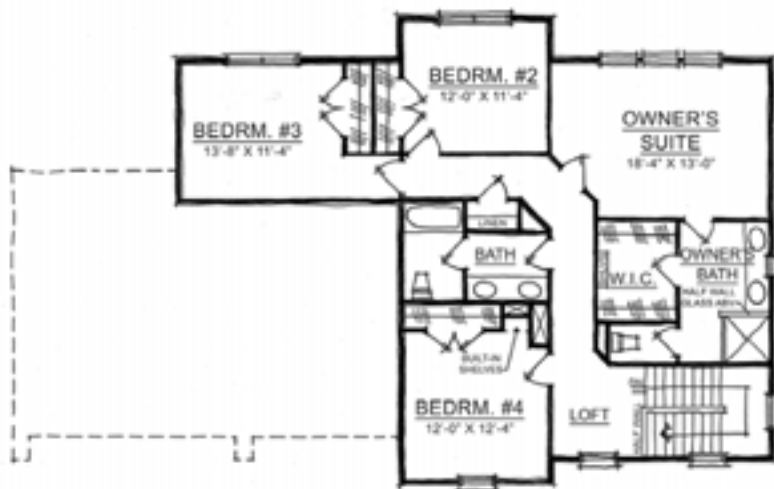

The Cornell

HAMILTON COLLECTION

Harmony

A neighborhood for a new way of living

Main Level

Home Details

- Plan:** 4560A
- Sq Ft:** 2,559*
- Bedrooms:** 4
- Baths:** 2 full and 1 half
- Garage:** 3
- Lower Level:** Unfinished

Upper Level

Lower Level

Visit online at estrledge.com

*Square footage does not include lower level. The artistic renderings of the floorplan and front elevation may not reflect the exact features of the home being offered and are subject to change without notice.