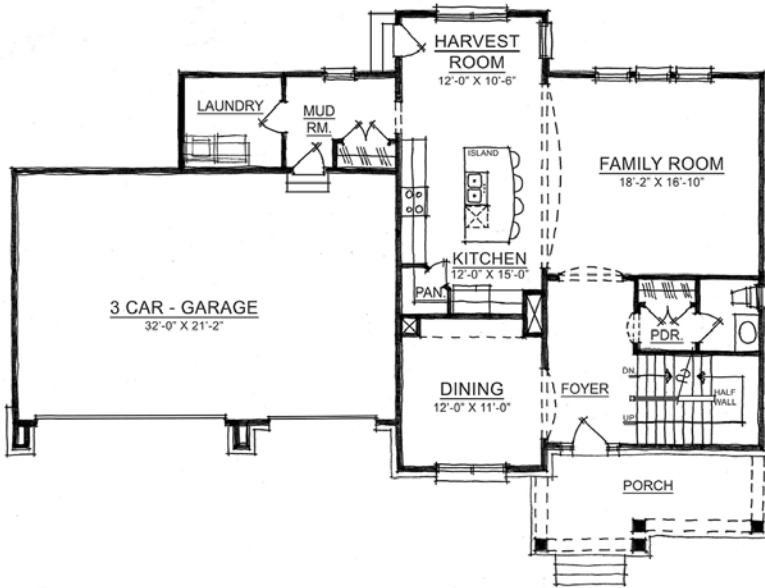

The Cornell

HAMILTON COLLECTION

Harmony

A neighborhood for a new way of living

Main Level

Home Details

Plan: 4560A

Sq Ft: 3405

Bedrooms: 4

Baths: 2 full and 1 half

Garage: 3

Lower Level: Finished

Upper Level

Lower Level

Visit online at LiveinHarmony.info

The artistic renderings of the floorplan and front elevation may not reflect the exact features of the home being offered and are subject to change without notice. ©2016 Estridge Homes.