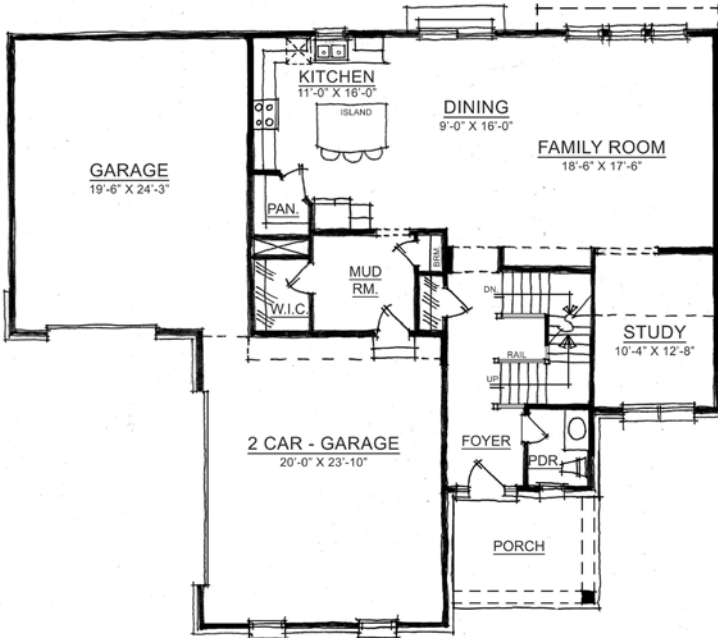

The Caroline

HAMILTON COLLECTION

Harmony

A neighborhood for a new way of living

The Caroline

HAMILTON COLLECTION

Main Level

Home Details

Plan: 4550A

Sq Ft: 3287

Bedrooms: 4

Baths: 2 full and 1 half

Garage: 3

Lower Level: Finished

Upper Level

Lower Level