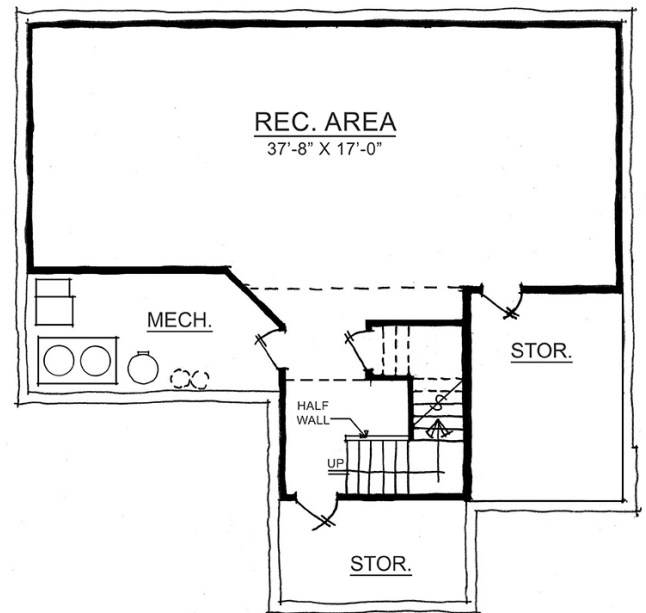

Plan: 4550A

Sq Ft: 3287

Bedrooms: 4

Baths: 2 full and 1 half

Garage: 3

Lower Level: Finished

Upper Level

Lower Level

Visit online at LiveinHarmony.info

The artistic renderings of the floorplan and front elevation may not reflect the exact features of the home being offered and are subject to change without notice. ©2016 Estridge Homes.