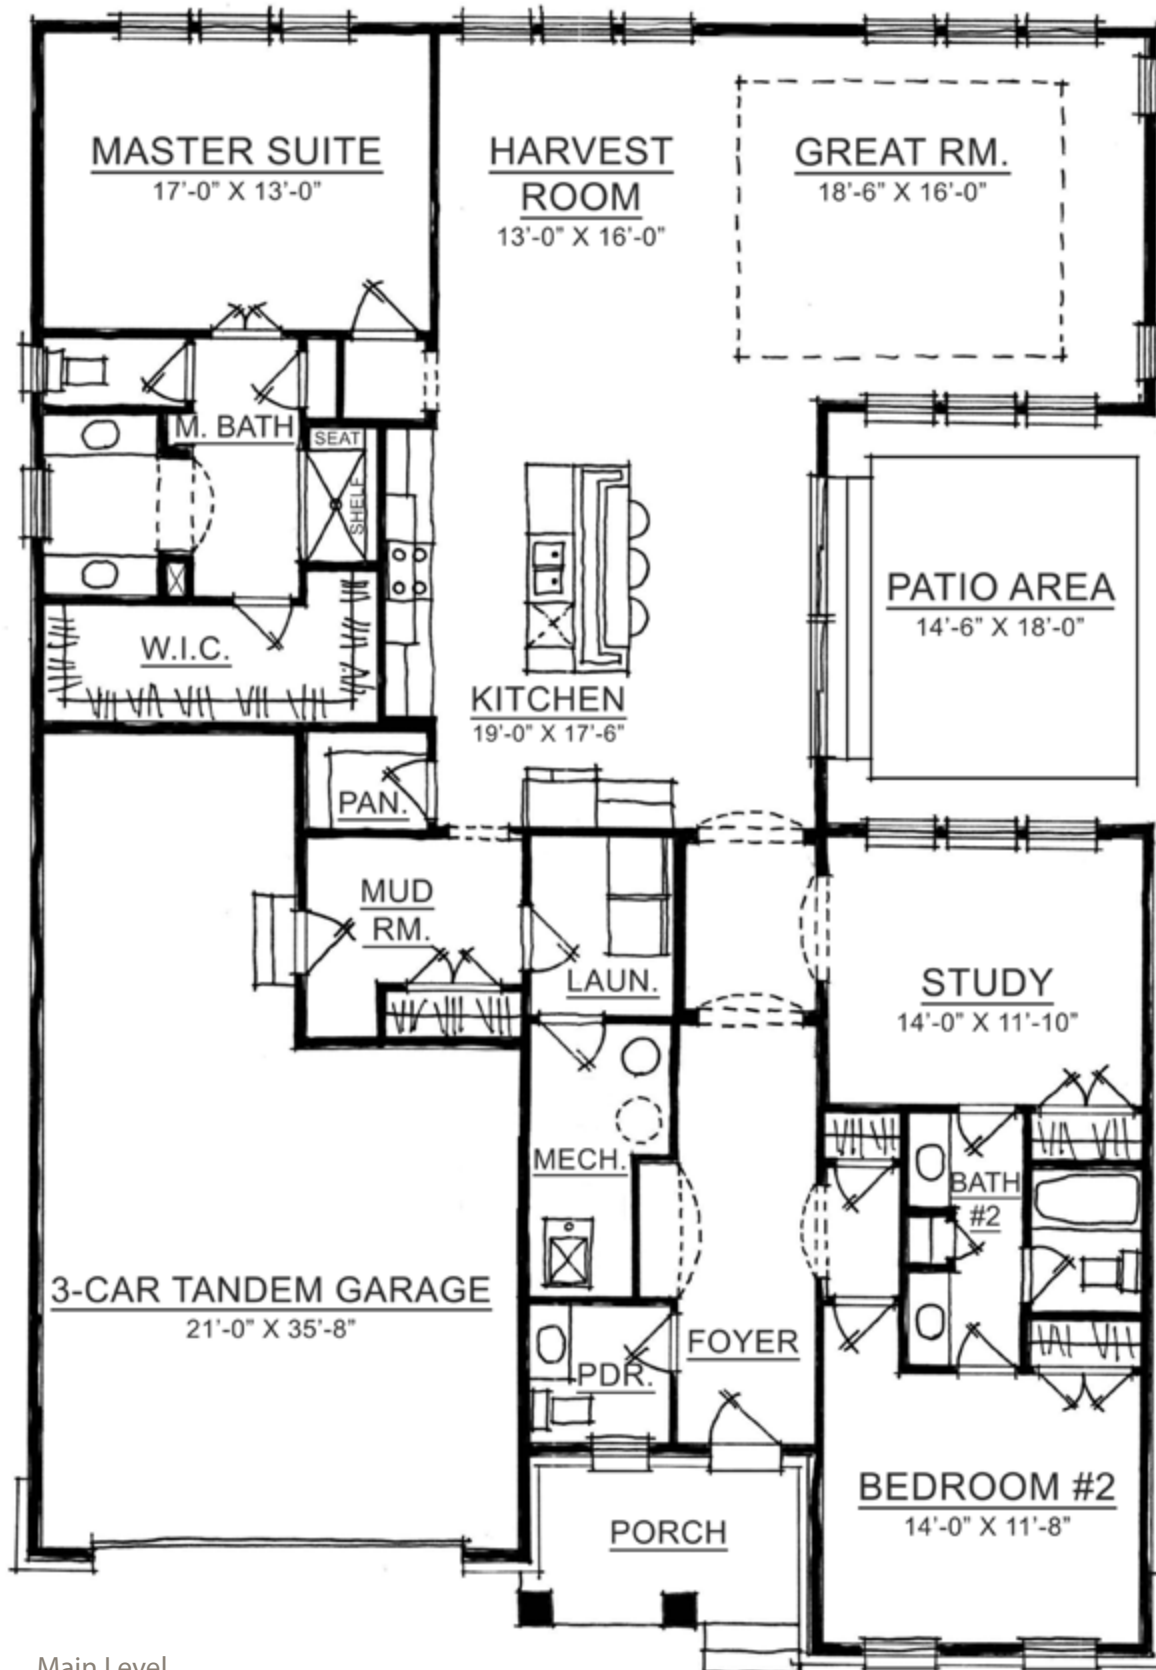

The Belcrest

IRVINGTON COLLECTION

Harmony

A neighborhood for a new way of living

The Belcrest

IRVINGTON COLLECTION

Home Details

Plan: 3020A

Sq Ft: 2,412

Bedrooms: 3

Baths: 2 full and 1 half

Garage: 3

Lower Level: optional

Visit online at LiveinHarmony.info

The artistic renderings of the floorplan and front elevation may not reflect the exact features of the home being offered and are subject to change without notice. ©2014 Estridge Homes.