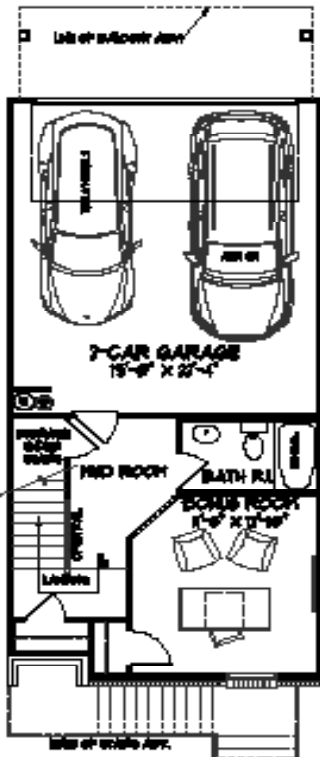

3
Bed

3.5
Bath

1,927
Sq Ft

Lower Level

Main Level

Upper Level

For information, call us at 317.669.6217 · Visit us online at parkwest.estrledge.com