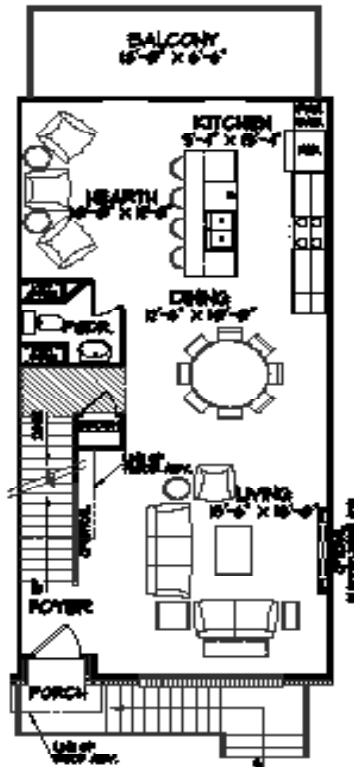

3
Bed

3.5
Bath

1,927
Sq Ft

Lower Level

Main Level

Upper Level

For information, call us at 317.669.6217 · Visit us online at parkwest.estrledge.com