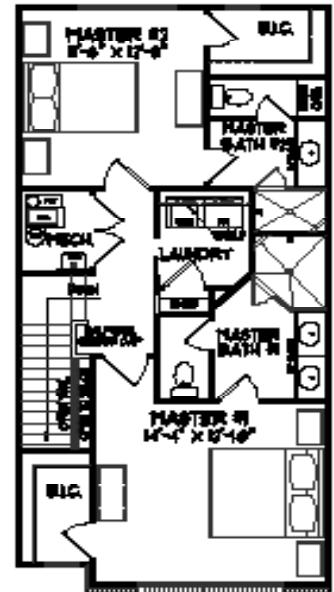

3
Bed

3.5
Bath

1,927
Sq Ft

Lower Level

Main Level

Upper Level

For information, call us at 317.669.6217 · Visit us online at parkwest.estrledge.com