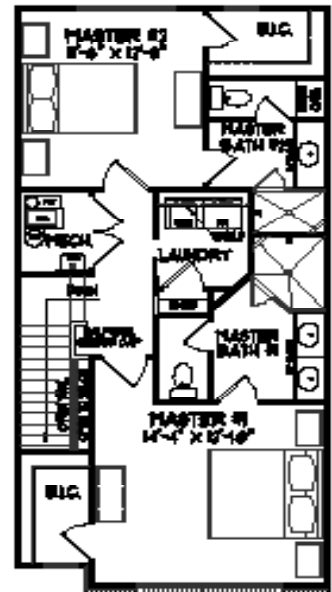

3
Bed

3.5
Bath

1,927
Sq Ft

Lower Level

Main Level

Upper Level

For information, call us at 317.669.6217 · Visit us online at parkwest.estrudge.com