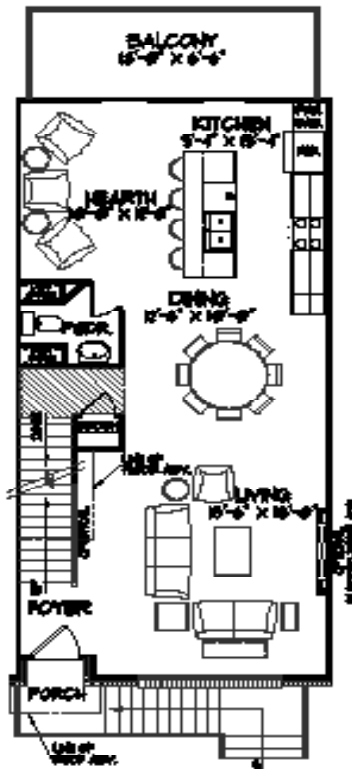

3
Bed

3.5
Bath

1,927
Sq Ft

Lower Level

Main Level

Upper Level

For information, call us at 317.669.6217 · Visit us online at parkwest.estrudge.com