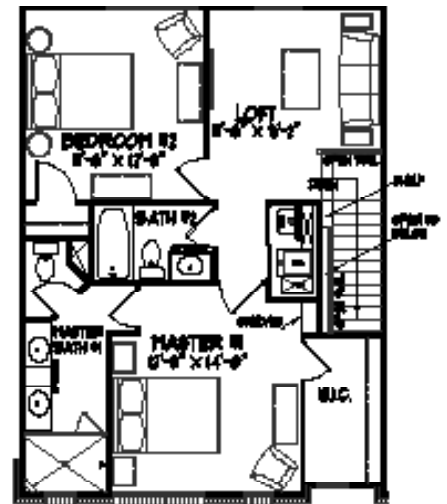

2
Bed

2.5
Bath

1,851
Sq Ft

Lower Level

Main Level

Upper Level

For information, call us at 317.669.6217 · Visit us online at parkwest.estrledge.com