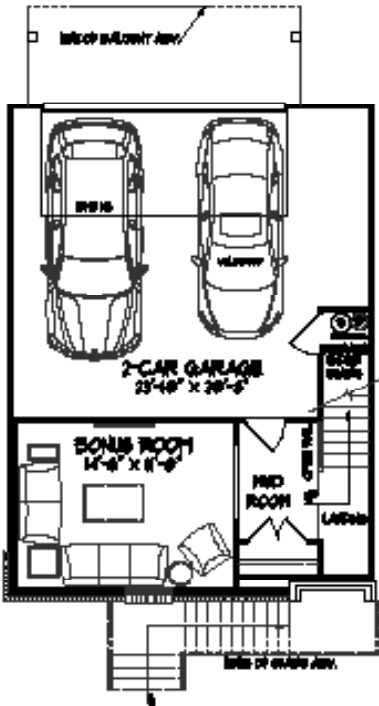

2
Bed

2.5
Bath

1,851
Sq Ft

Lower Level

Main Level

Upper Level

For information, call us at 317.669.6217 · Visit us online at parkwest.estrledge.com