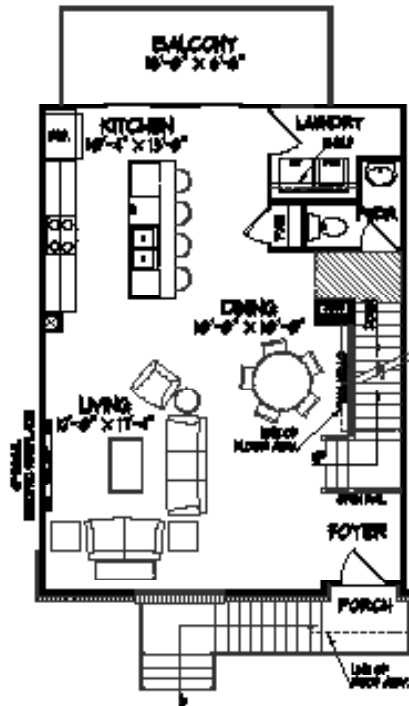

2
Bed

2.5
Bath

1,851
Sq Ft

Lower Level

Main Level

Upper Level

For information, call us at 317.669.6217 · Visit us online at parkwest.estrledge.com