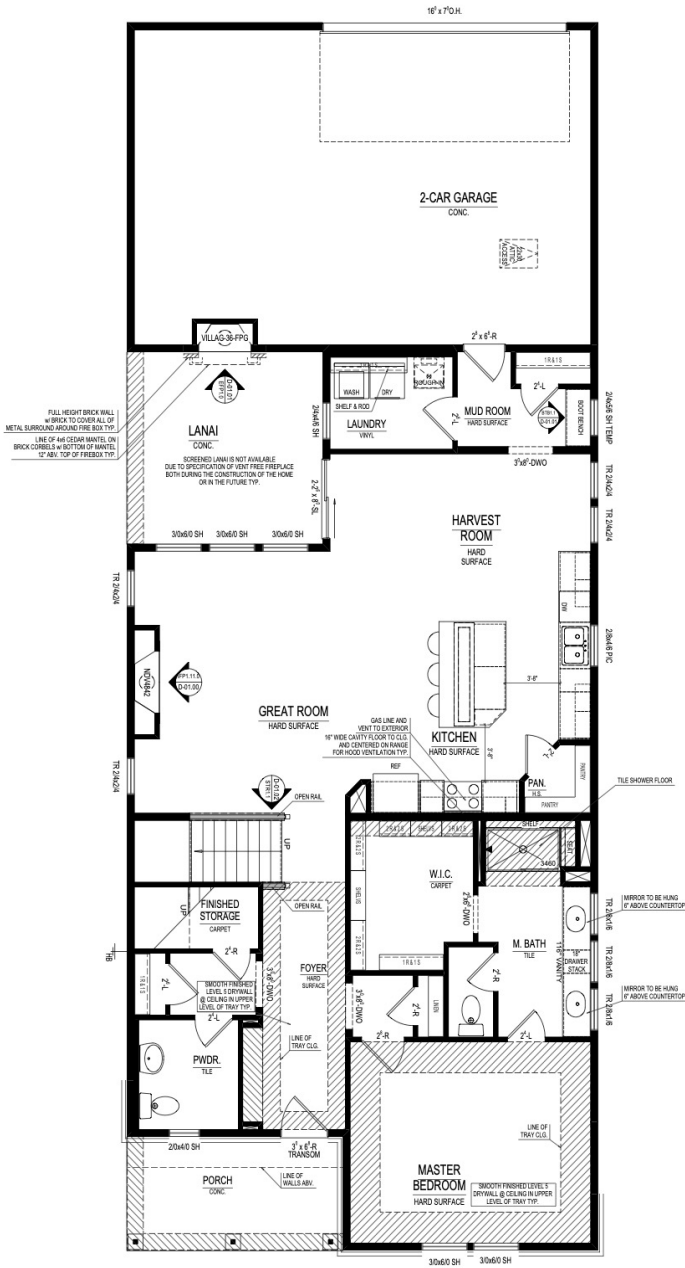

15336 Fenchurch Drive
Cottage Collection
The Rollins

Main Level