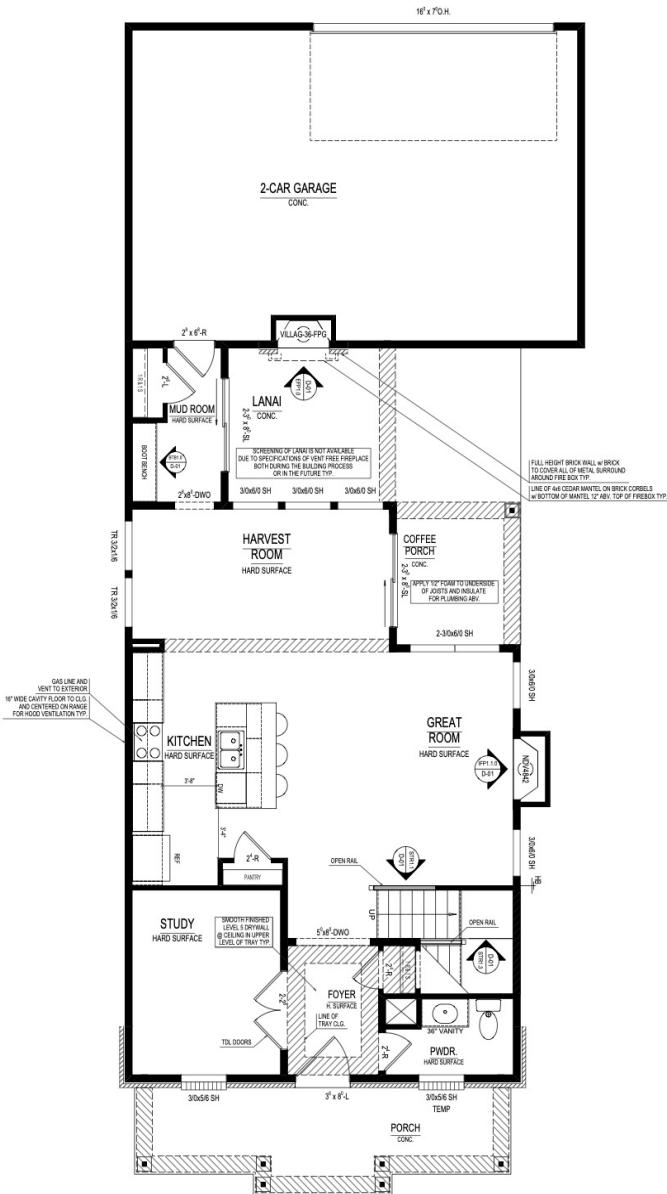

1926 Ponsonby Drive
Cottage Collection
The Fletcher

Main Level