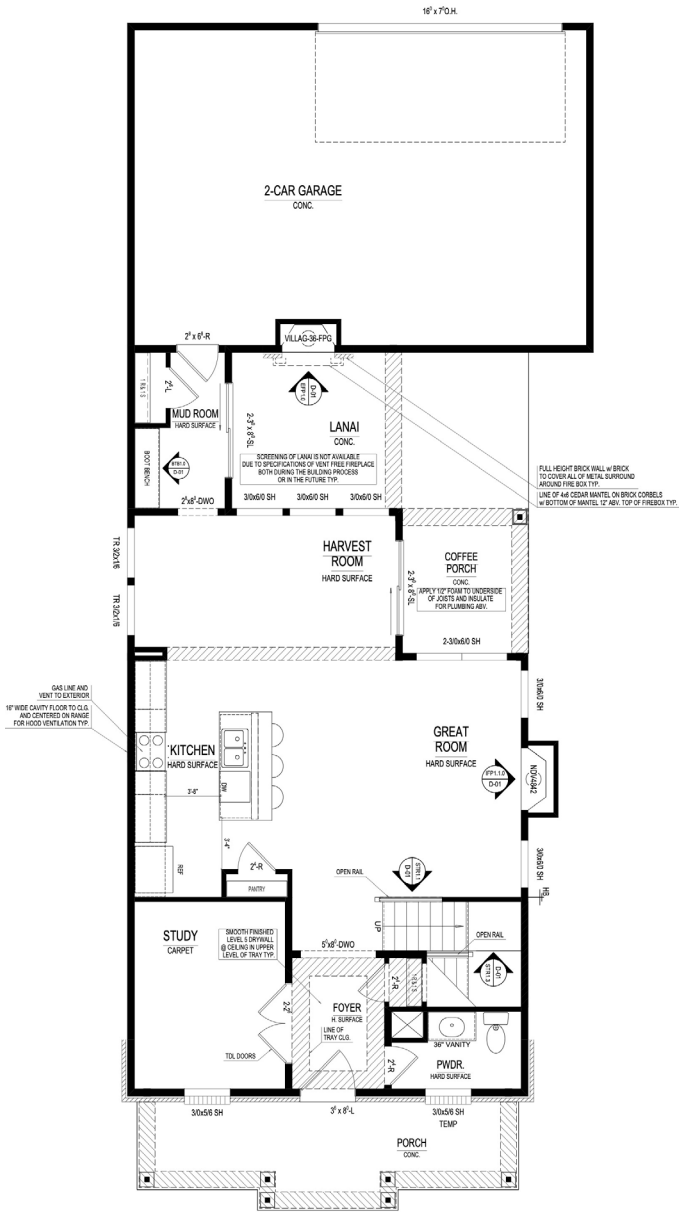

15325 Fenclurh Drive
Cottage Collection
The Fletcher

Main Level