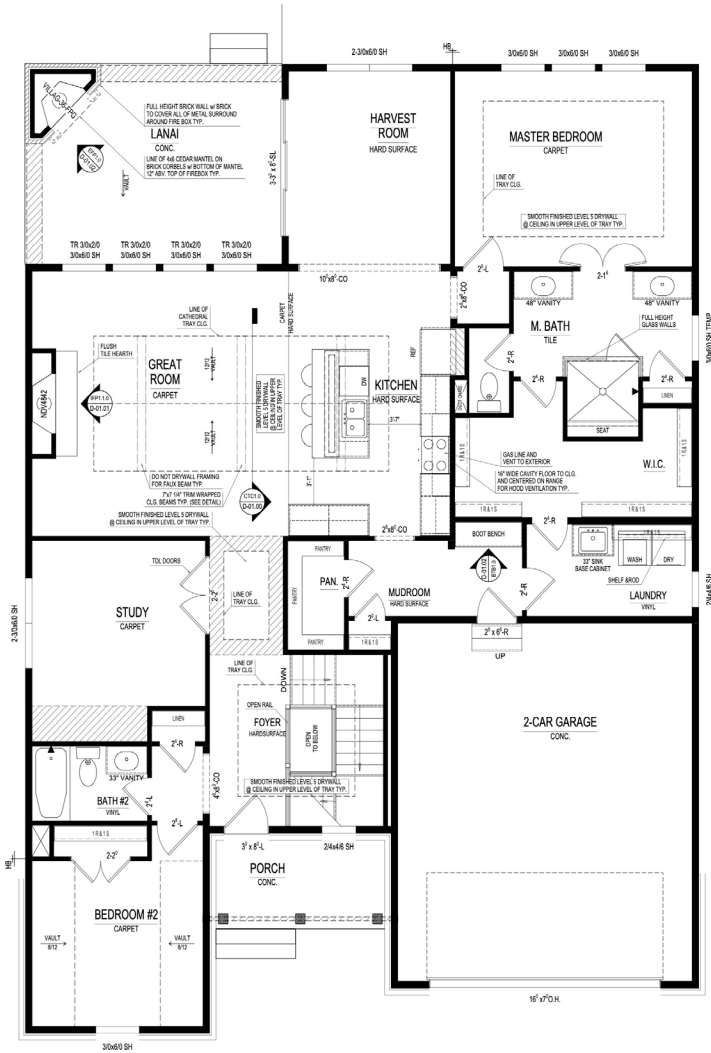

1807 Wellpark Drive
Irvington Collection
The Emerson

Main Level