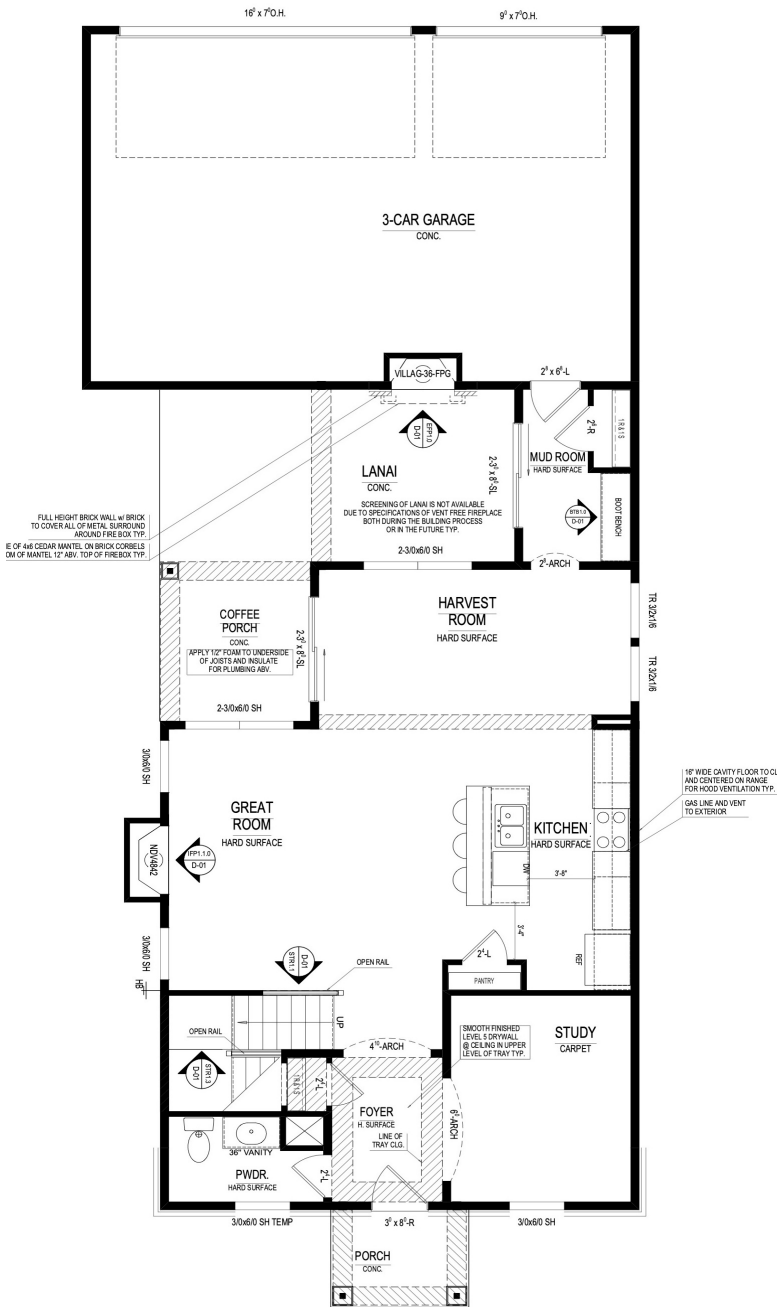

15424 Heatherbank Drive
Cottage Collection
The Whitford

Main Level