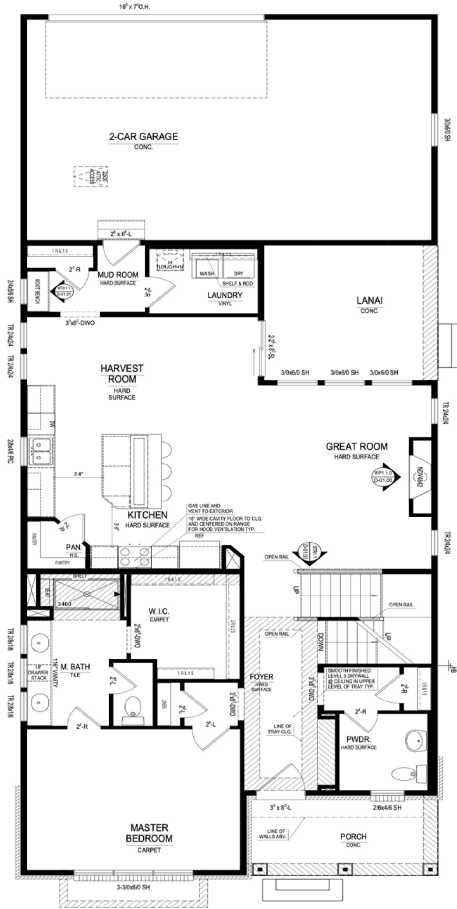

Available in June
\$514,900

1437 Birchfield Drive
Homesite 363

3,312

SQUARE FEET

4

BEDROOMS

3.5

BATHS

2

CAR GARAGE
+ EXTENSION

2

STORIES

Covered Lanai - Finished Lower Level

- Finished Lower Level Full Bath
- Wet bar Rough-in
- Master Bath Seat & Shelf
- Gas Range

Contact Sales Consultant for Details

www.estrledge.com | (317) 669-6224 | @estrledgehomes

1437 Birchfield Drive
Cottage Collection
The Hillcrest

Main Level

Upper Level

Lower Level