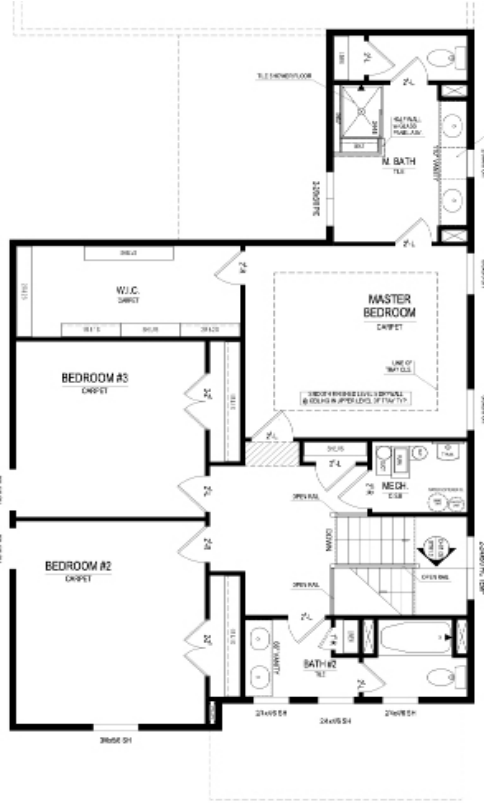

Available in June
\$514,900

1437 Birchfield Drive
Homesite 363

3,312

SQUARE FEET

4

BEDROOMS

3.5

BATHS

2

CAR GARAGE
+ EXTENSION

2

STORIES

Covered Lanai - Finished Lower Level

- Finished Lower Level Full Bath
- Wet bar Rough-in
- Master Bath Seat & Shelf
- Gas Range

Contact Sales Consultant for Details

www.estrledge.com | (317) 669-6224 | @estrledgehomes

1437 Birchfield Drive
Cottage Collection
The Hillcrest

Main Level

Upper Level

Lower Level