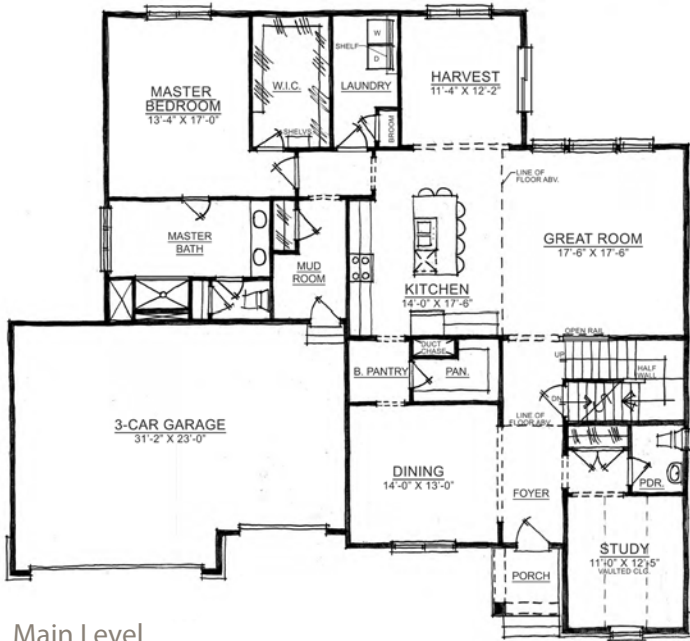

The Miller

HAMILTON COLLECTION

Harmony

A neighborhood for a new way of living

Main Level

Home Details

Plan: 4545A

Sq Ft: 3,247

Bedrooms: 4 or 5

Baths: 3 and a half

Garage: 3

Lower Level: Unfinished

Lower Level

Upper Level

Visit online at estrage.com

The artistic renderings of the floorplan and front elevation may not reflect the exact features of the home being offered and are subject to change without notice. ©2018 Estridge Homes.