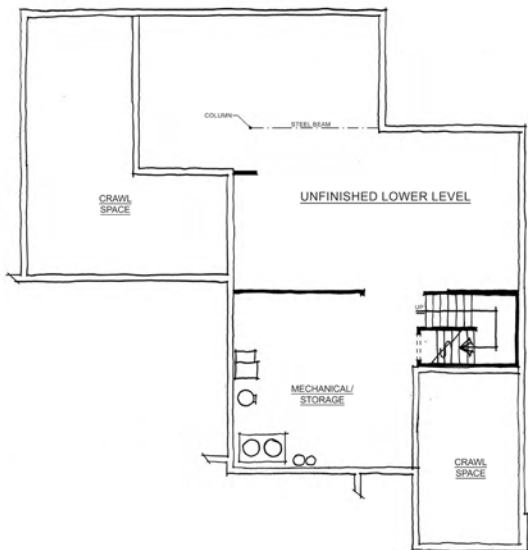

The Miller

HAMILTON COLLECTION

Harmony

A neighborhood for a new way of living

Main Level

Home Details

Plan: 4545A

Sq Ft: 3,247

Bedrooms: 4 or 5

Baths: 3 and a half

Garage: 3

Lower Level: Unfinished

Lower Level

Upper Level

Visit online at estrage.com

The artistic renderings of the floorplan and front elevation may not reflect the exact features of the home being offered and are subject to change without notice. ©2018 Estridge Homes.