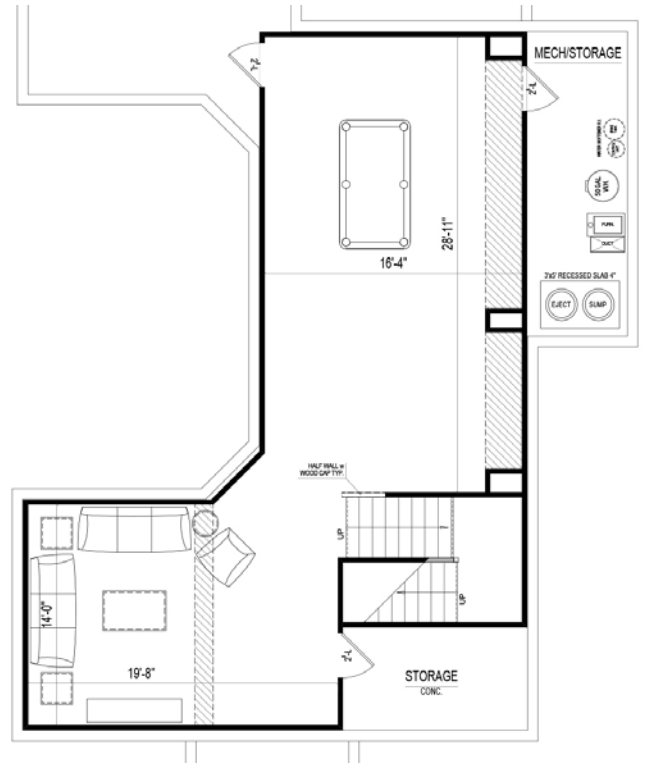

The Wilmington

HAMILTON COLLECTION

Harmony

A neighborhood for a new way of living

The Wilmington

HAMILTON COLLECTION

Harmony

Main Level

Lower Level

Home Details

Plan: 4520B

Sq Ft: 2,945*

Bedrooms: 3 or 4

Baths: 2 or 3 and a half

Garage: 3

Lower Level: Optional Finished