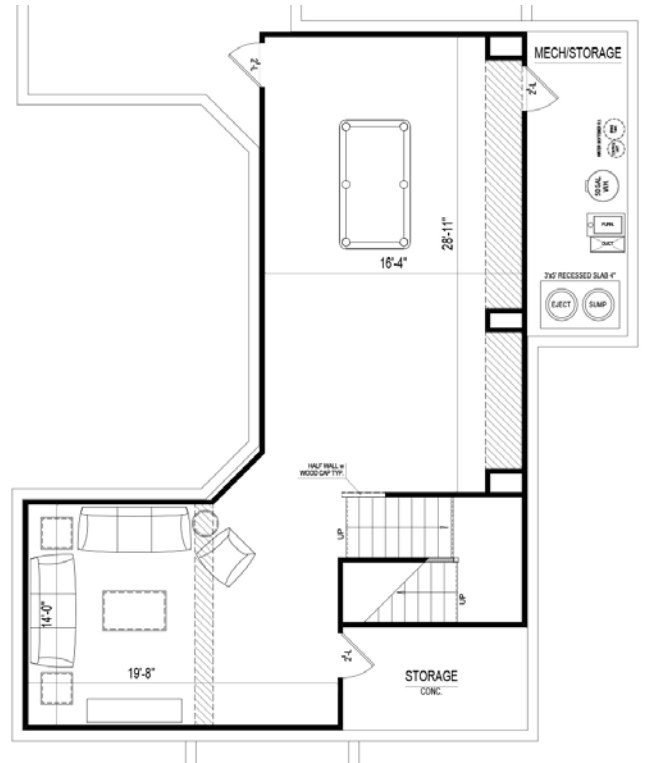

The Bennington

HAMILTON COLLECTION

Harmony

A neighborhood for a new way of living

The Bennington

HAMILTON COLLECTION

Harmony

Main Level

Lower Level

Home Details

Plan: 4520A

Sq Ft: 2,945*

Bedrooms: 3 or 4

Baths: 2 or 3 and a half

Garage: 3

Lower Level: Optional Finished