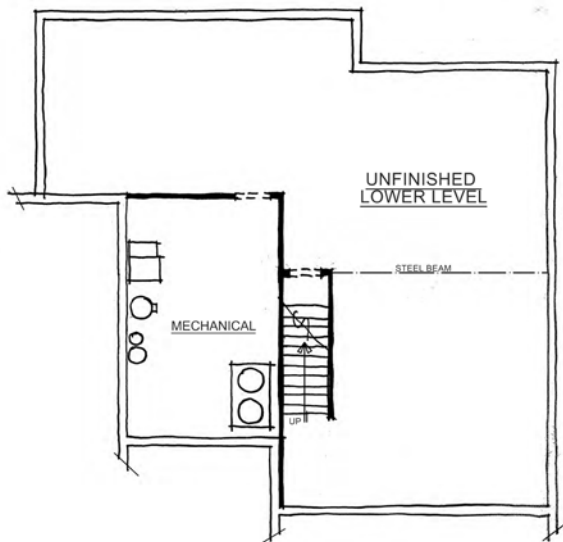

## Home Details

**Plan:** 4515C

**Sq Ft:** 2,426

**Bedrooms:** 4 or 5

**Baths:** 3 and a half

**Garage:** 2

**Lower Level:** Unfinished

Main Level

Lower Level

Upper Level

Visit online at [estriddle.com](http://estriddle.com)

The artistic renderings of the floorplan and front elevation may not reflect the exact features of the home being offered and are subject to change without notice. ©2018 Estridge Homes.