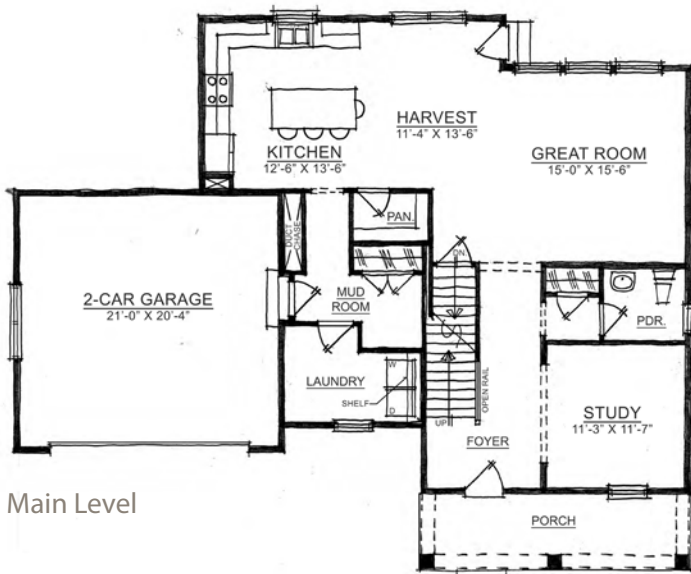

## Home Details

**Plan:** 4515C

**Sq Ft:** 2,426

**Bedrooms:** 4 or 5

**Baths:** 3 and a half

**Garage:** 2

**Lower Level:** Unfinished

Main Level

Lower Level

Upper Level

Visit online at [estriddle.com](http://estriddle.com)

The artistic renderings of the floorplan and front elevation may not reflect the exact features of the home being offered and are subject to change without notice. ©2018 Estridge Homes.