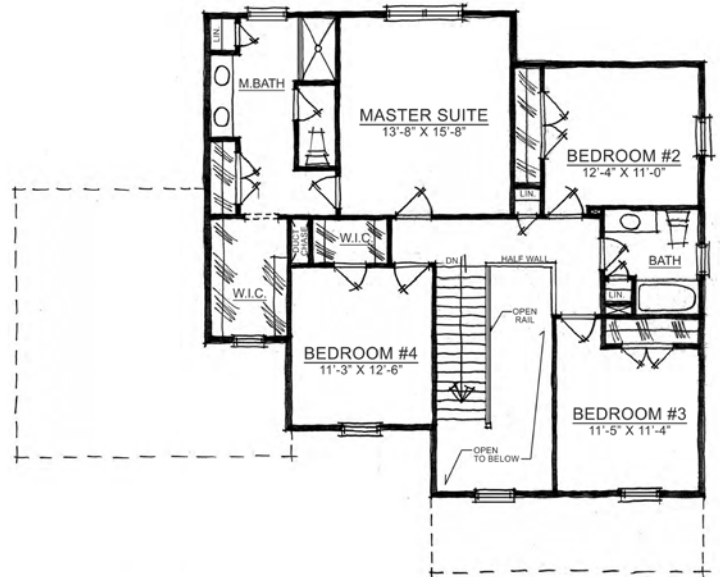

## Home Details

**Plan:** 4515C

**Sq Ft:** 2,426

**Bedrooms:** 4 or 5

**Baths:** 3 and a half

**Garage:** 2

**Lower Level:** Unfinished

Main Level

Lower Level

Upper Level

Visit online at [estriddle.com](http://estriddle.com)

The artistic renderings of the floorplan and front elevation may not reflect the exact features of the home being offered and are subject to change without notice. ©2018 Estridge Homes.