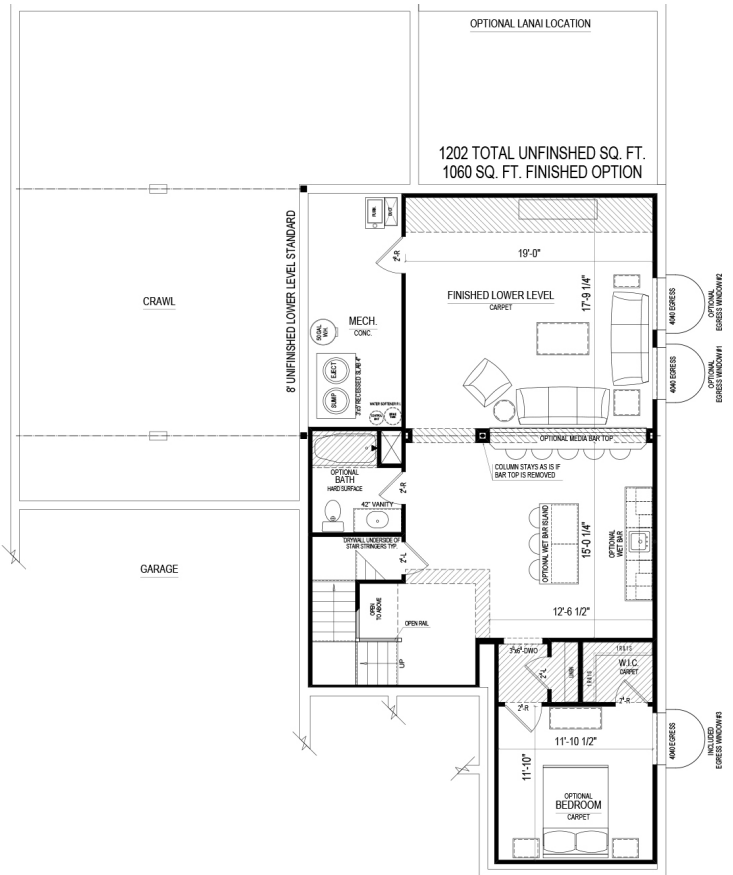

The Calvin

HAMILTON COLLECTION

Harmony

A neighborhood for a new way of living

Harmony

Home Details

- Plan: 4510C
- Sq Ft: 2,278
- Bedrooms: 3-4
- Baths: 2
- Garage: 3
- Lower Level: Unfinished

Main Level

Lower Level

Visit online at estridge.com

The artistic renderings of the floorplan and front elevation may not reflect the exact features of the home being offered and are subject to change without notice. ©2016 Estridge Homes.