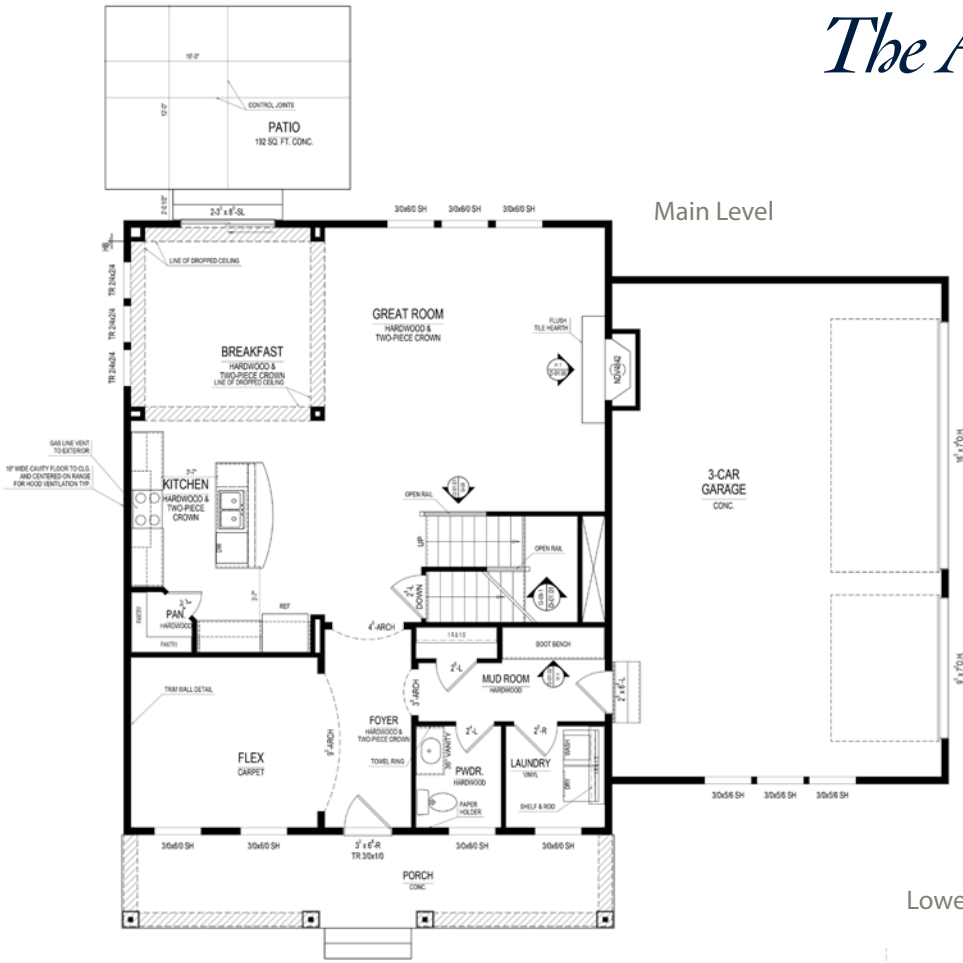

THE LAKES
at Shady Nook

The Adams Springmill Collection

3540 Idlewind Drive • Westfield, IN

\$389,000

Relaxing view of the neighborhood lake, inviting covered front porch, spacious great room, first floor office, private master suite with oversized master bedroom closet and luxury bath, functional mud room complete with boot bench, elegant hardwood floors throughout first floor, granite kitchen countertops

Available: Now!

*Different by Design*SM

For information call 317-669-6217 • Visit online at estrledge.com

The Adams Springmill Collection

At a glance

- Homesite:** 33
- Plan:** 5025A
- Sq Ft:** 2,485
- Bedrooms:** 4
- Baths:** 2 full and 1 half
- Garage:** 3
- Lower Level:** Unfinished
- BLC#:** 21544718