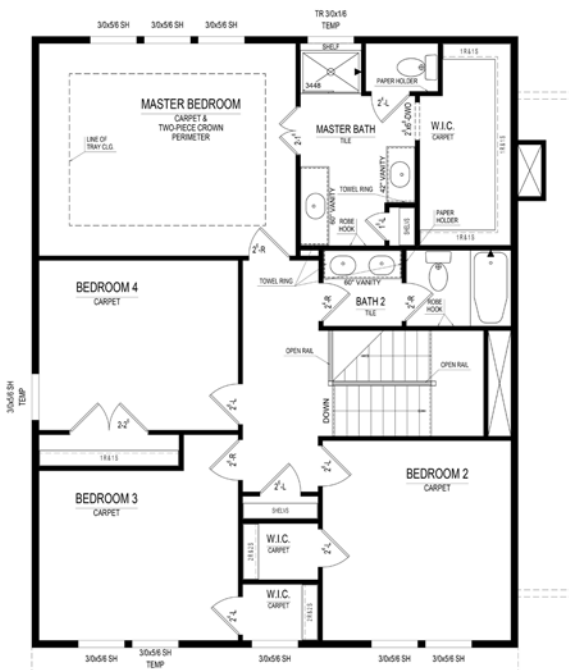

THE LAKES
at Shady Nook

The Adams Springmill Collection

3540 Idlewind Drive • Westfield, IN

\$434,000

Relaxing view of the neighborhood lake, inviting covered front porch, spacious great room, first floor office, private master suite with oversized master bedroom closet and luxury bath, functional mud room complete with boot bench, elegant hardwood floors throughout first floor, granite kitchen countertops

Available: Now!

*Different by Design*SM

For information call 317-669-6217 • Visit online at estrIDGE.com

The Adams Springmill Collection

At a glance

- Homesite:** 33
- Plan:** 5025A
- Sq Ft:** 2,485
- Bedrooms:** 4
- Baths:** 2 full and 1 half
- Garage:** 3
- Lower Level:** Unfinished
- BLC#:** Not yet listed

Lower Level

Upper Level

For information call 317-669-6217 • Visit online at estrledge.com

*Square footage includes finished lower level. The artistic renderings of floorplan and front elevation are subject to change. ©2018 Estridge Homes