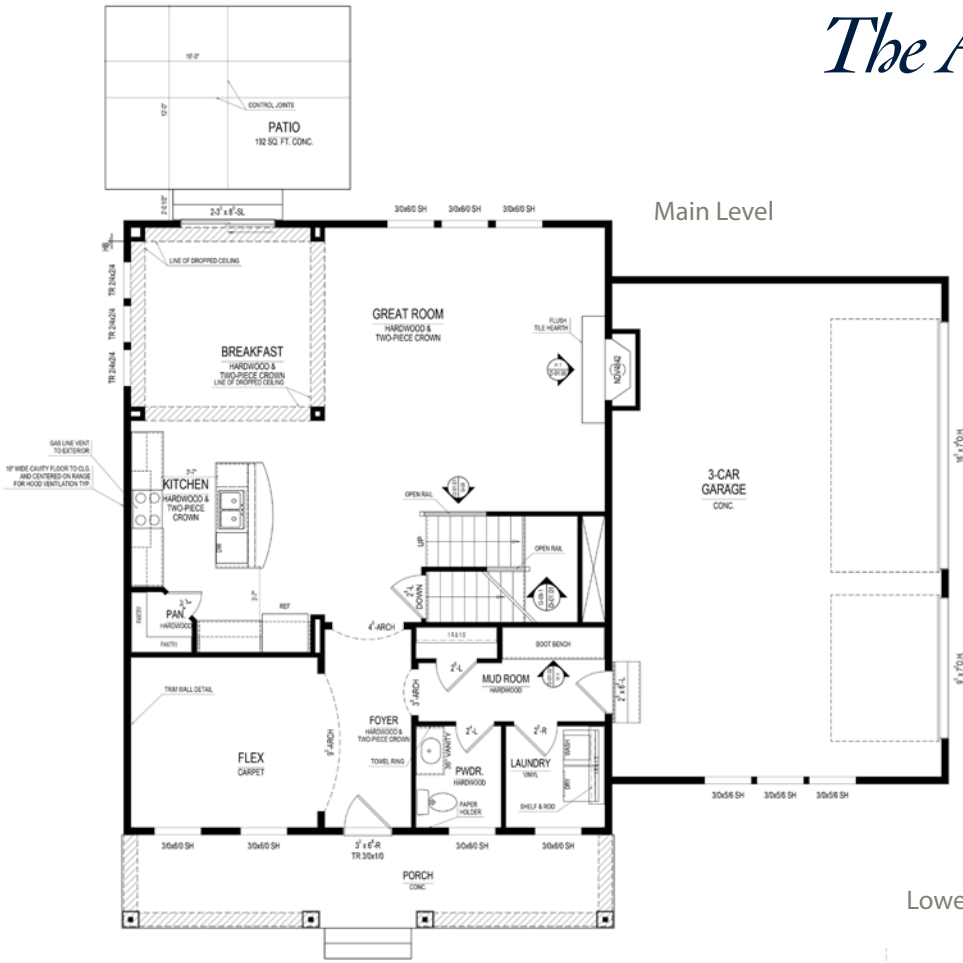

THE LAKES
at Shady Nook

The Adams Springmill Collection

3540 Idlewind Drive • Westfield, IN

\$434,000

Relaxing view of the neighborhood lake, inviting covered front porch, spacious great room, first floor office, private master suite with oversized master bedroom closet and luxury bath, functional mud room complete with boot bench, elegant hardwood floors throughout first floor, granite kitchen countertops

Available: Now!

*Different by Design*SM

For information call 317-669-6217 • Visit online at estrIDGE.com

The Adams Springmill Collection

At a glance

- Homesite:** 33
- Plan:** 5025A
- Sq Ft:** 2,485
- Bedrooms:** 4
- Baths:** 2 full and 1 half
- Garage:** 3
- Lower Level:** Unfinished
- BLC#:** Not yet listed