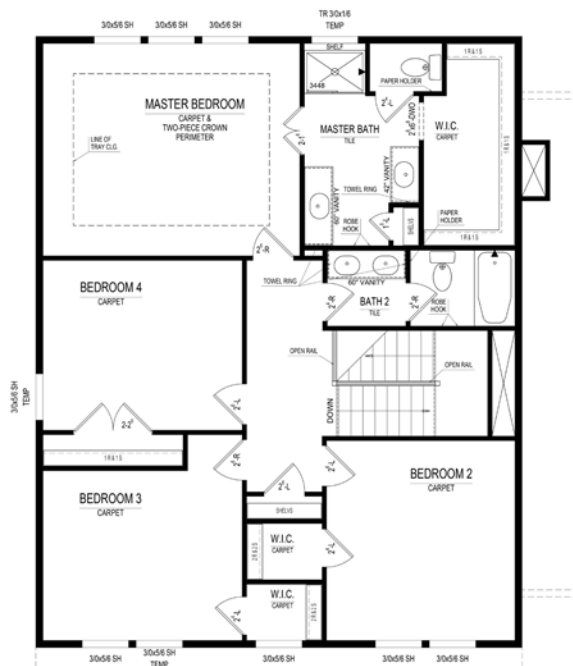

Lower Level