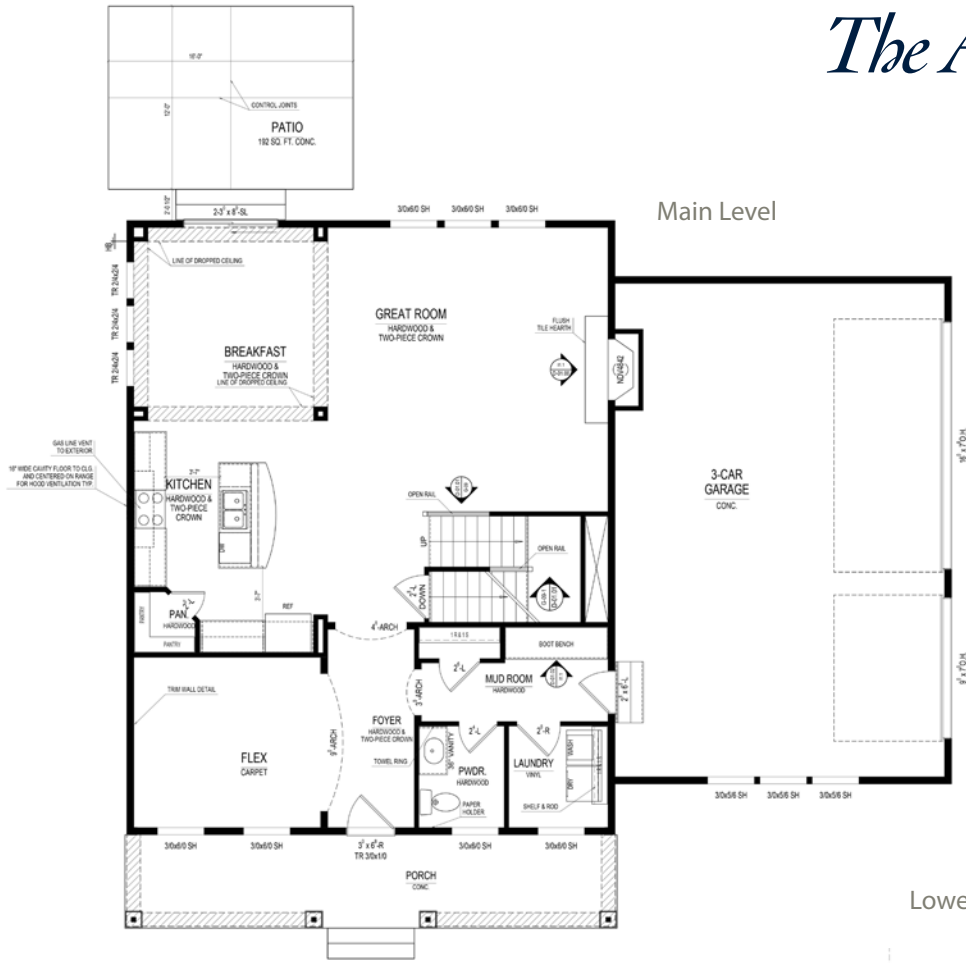

THE LAKES
at Shady Nook

The Adams Springmill Collection

3540 Idlewind Drive • Westfield, IN

\$398,000

Relaxing view of the neighborhood lake, inviting covered front porch, spacious great room, first floor office, private master suite with oversized master bedroom closet and luxury bath, functional mud room complete with boot bench, elegant hardwood floors throughout first floor, granite kitchen countertops

Available: Now!

*Different by Design*SM

For information call 317-669-6217 • Visit online at estrledge.com

The Adams Springmill Collection

At a glance

- Homesite:** 33
- Plan:** 5025A
- Sq Ft:** 2,485
- Bedrooms:** 4
- Baths:** 2 full and 1 half
- Garage:** 3
- Lower Level:** Unfinished
- BLC#:** 21544718