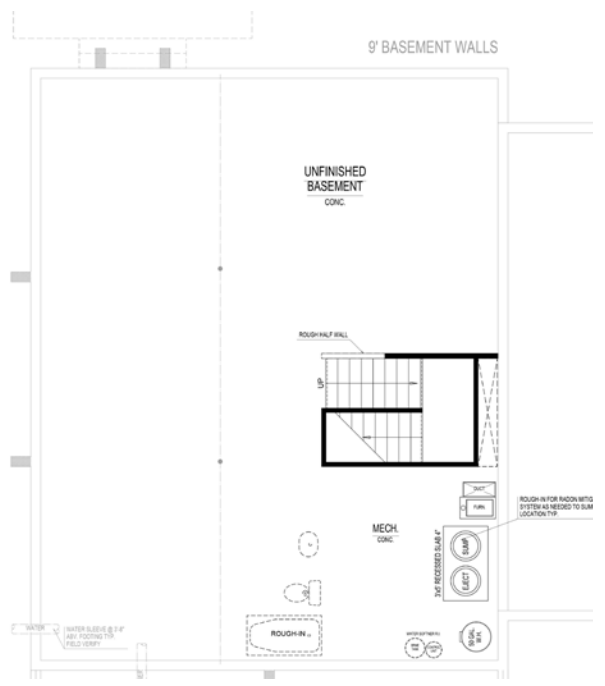

THE LAKES
at Shady Nook

The Adams Springmill Collection

3540 Idlewind Drive • Westfield, IN

\$389,000

Relaxing view of the neighborhood lake, inviting covered front porch, spacious great room, first floor office, private master suite with oversized master bedroom closet and luxury bath, functional mud room complete with boot bench, elegant hardwood floors throughout first floor, granite kitchen countertops

Available: Now!

*Different by Design*SM

For information call 317-669-6217 • Visit online at estrledge.com

The Adams Springmill Collection

At a glance

- Homesite:** 33
- Plan:** 5025A
- Sq Ft:** 2,485
- Bedrooms:** 4
- Baths:** 2 full and 1 half
- Garage:** 3
- Lower Level:** Unfinished
- BLC#:** 21544718

Lower Level

Upper Level

For information call 317-669-6217 • Visit online at estrledge.com

*Square footage includes finished lower level. The artistic renderings of floorplan and front elevation are subject to change. ©2018 Estridge Homes