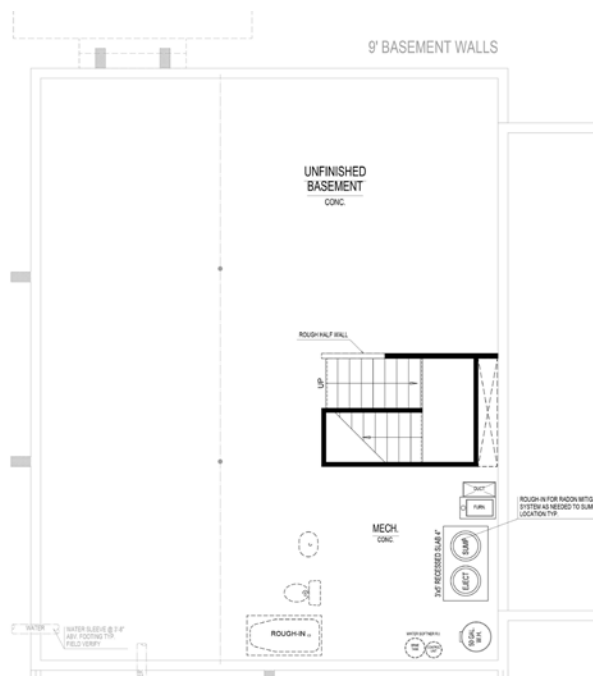

Lower Level

Upper Level