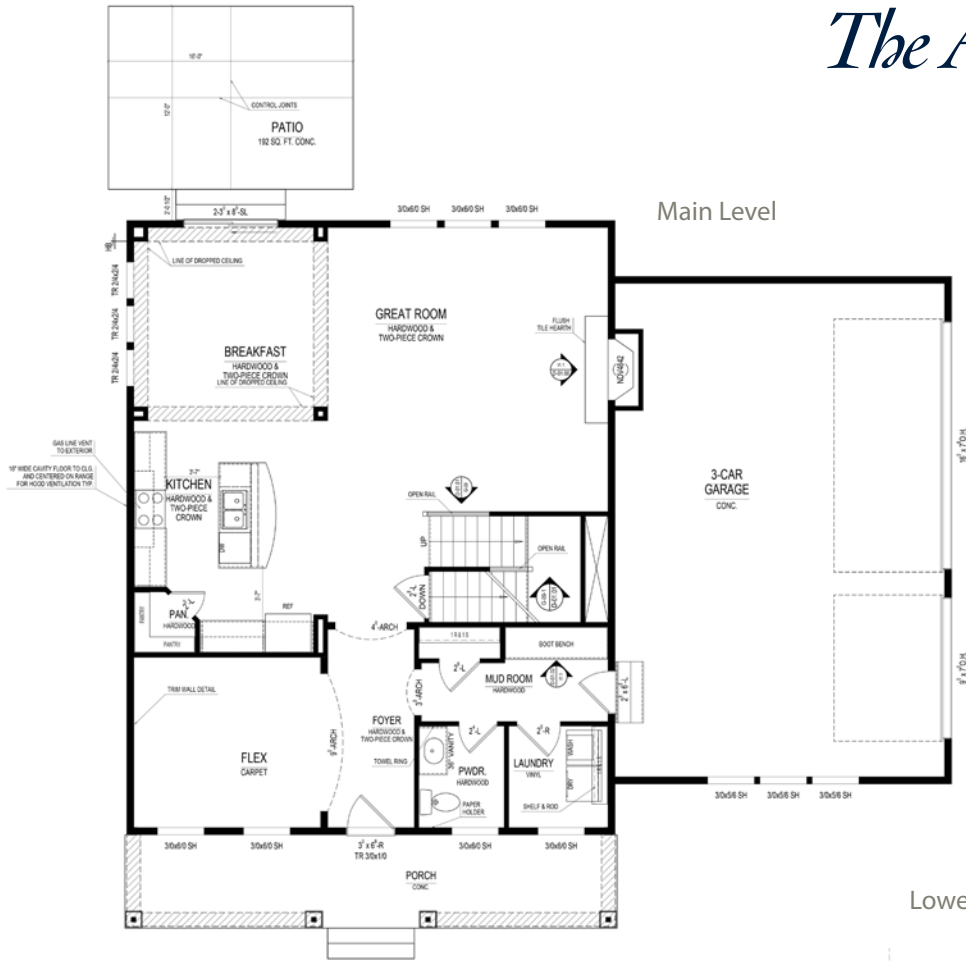

  
**THE LAKES**  
*at Shady Nook*

*The Adams* Springmill Collection

3540 Idlewind Drive • Westfield, IN

\$437,000

Relaxing view of the neighborhood lake, inviting covered front porch, spacious great room, first floor office, private master suite with oversized master bedroom closet and luxury bath, functional mud room complete with boot bench, elegant hardwood floors throughout first floor, granite kitchen countertops

## At a glance

- Homesite:** 33
- Plan:** 5025A
- Sq Ft:** 2,485
- Bedrooms:** 4
- Baths:** 2 full and 1 half
- Garage:** 3
- Lower Level:** Unfinished
- BLC#:** Not yet listed