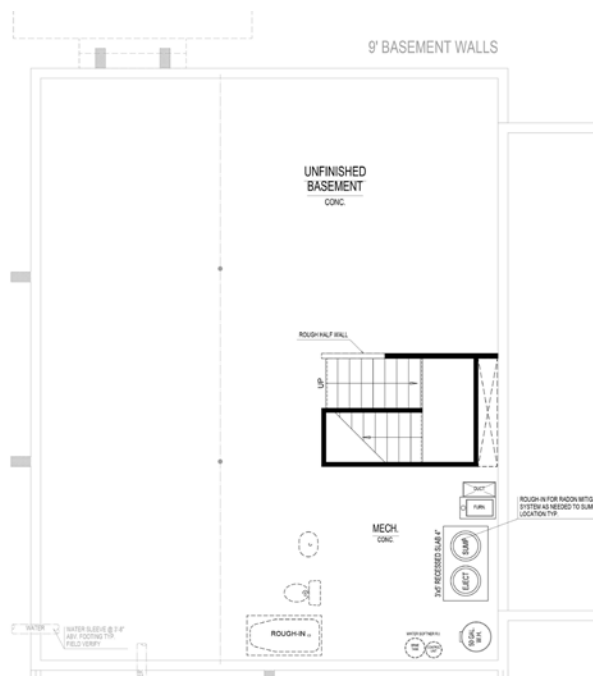

THE LAKES
at Shady Nook

The Adams Springmill Collection

3540 Idlewind Drive • Westfield, IN

\$434,000

Relaxing view of the neighborhood lake, inviting covered front porch, spacious great room, first floor office, private master suite with oversized master bedroom closet and luxury bath, functional mud room complete with boot bench, elegant hardwood floors throughout first floor, granite kitchen countertops

Available: Now!

*Different by Design*SM

For information call 317-669-6217 • Visit online at estrIDGE.com

The Adams Springmill Collection

At a glance

- Homesite:** 33
- Plan:** 5025A
- Sq Ft:** 2,485
- Bedrooms:** 4
- Baths:** 2 full and 1 half
- Garage:** 3
- Lower Level:** Unfinished
- BLC#:** Not yet listed

Lower Level

Upper Level

For information call 317-669-6217 • Visit online at estrledge.com

*Square footage includes finished lower level. The artistic renderings of floorplan and front elevation are subject to change. ©2018 Estridge Homes