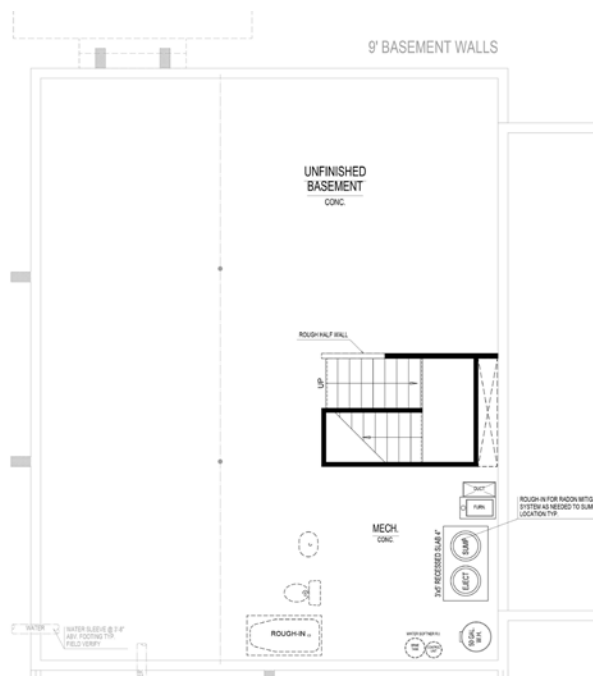

THE LAKES
at Shady Nook

The Adams Springmill Collection

3540 Idlewind Drive • Westfield, IN

\$398,000

Relaxing view of the neighborhood lake, inviting covered front porch, spacious great room, first floor office, private master suite with oversized master bedroom closet and luxury bath, functional mud room complete with boot bench, elegant hardwood floors throughout first floor, granite kitchen countertops

Available: Now!

*Different by Design*SM

For information call 317-669-6217 • Visit online at estrledge.com

The Adams Springmill Collection

At a glance

- Homesite:** 33
- Plan:** 5025A
- Sq Ft:** 2,485
- Bedrooms:** 4
- Baths:** 2 full and 1 half
- Garage:** 3
- Lower Level:** Unfinished
- BLC#:** 21544718

Lower Level

For information call 317-669-6217 • Visit online at estrledge.com

*Square footage includes finished lower level. The artistic renderings of floorplan and front elevation are subject to change. ©2018 Estridge Homes