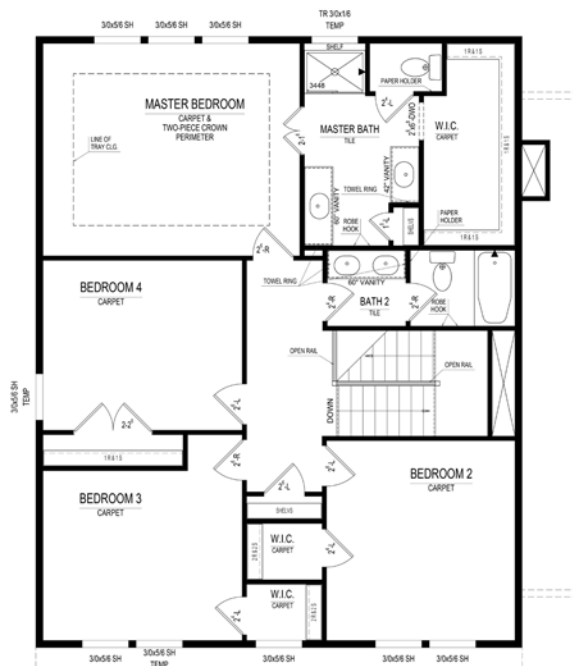

THE LAKES
at Shady Nook

The Adams Springmill Collection

3540 Idlewind Drive • Westfield, IN

\$389,000

Relaxing view of the neighborhood lake, inviting covered front porch, spacious great room, first floor office, private master suite with oversized master bedroom closet and luxury bath, functional mud room complete with boot bench, elegant hardwood floors throughout first floor, granite kitchen countertops

Available: Now!

*Different by Design*SM

For information call 317-669-6217 • Visit online at estrledge.com

The Adams Springmill Collection

At a glance

- Homesite:** 33
- Plan:** 5025A
- Sq Ft:** 2,485
- Bedrooms:** 4
- Baths:** 2 full and 1 half
- Garage:** 3
- Lower Level:** Unfinished
- BLC#:** 21544718

Lower Level

Upper Level

For information call 317-669-6217 • Visit online at estrledge.com

*Square footage includes finished lower level. The artistic renderings of floorplan and front elevation are subject to change. ©2018 Estridge Homes