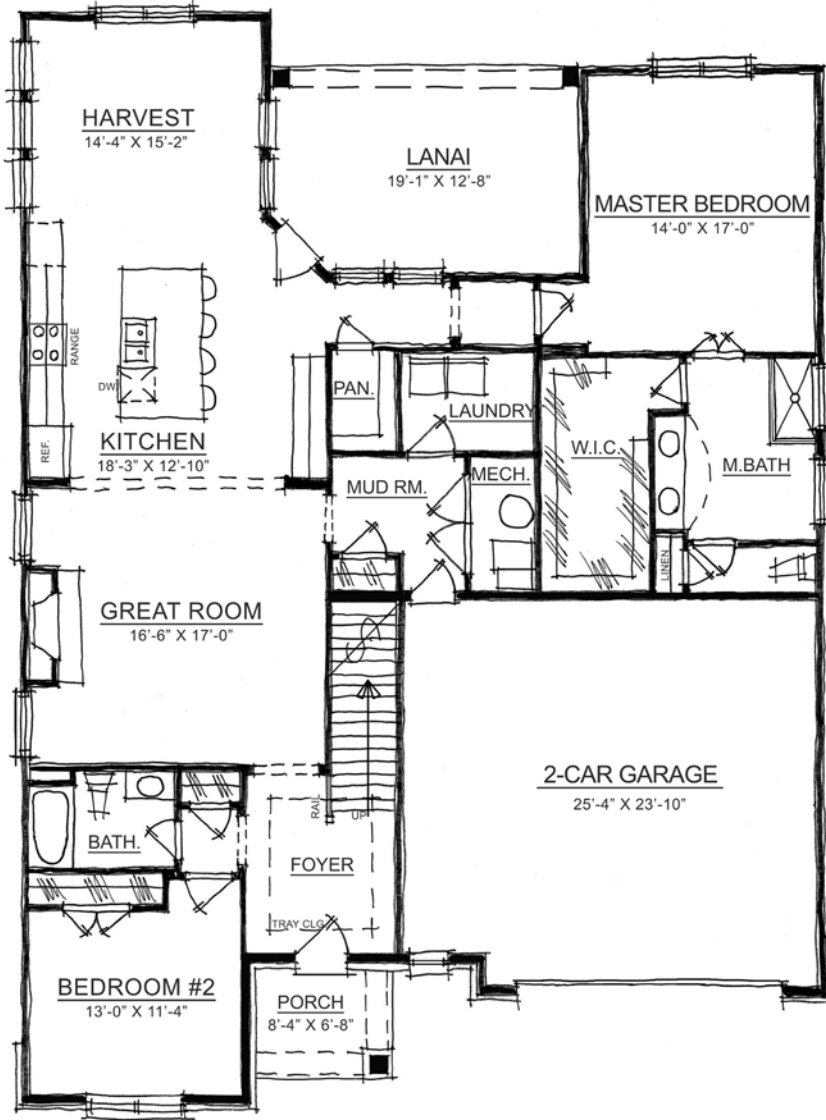

The Jameson

IRVINGTON COLLECTION

Harmony

A neighborhood for a new way of living

Main Level

Home Details

Plan: 3065A

Sq Ft: 2,640

Bedrooms: 3, 4 or 5

Baths: 3 or 4 full

Garage: 2

Lower Level: optional

Upper Level

Visit online at Estridge.com

The artistic renderings of the floorplan and front elevation may not reflect the exact features of the home being offered and are subject to change without notice. ©2018 Estridge Homes.