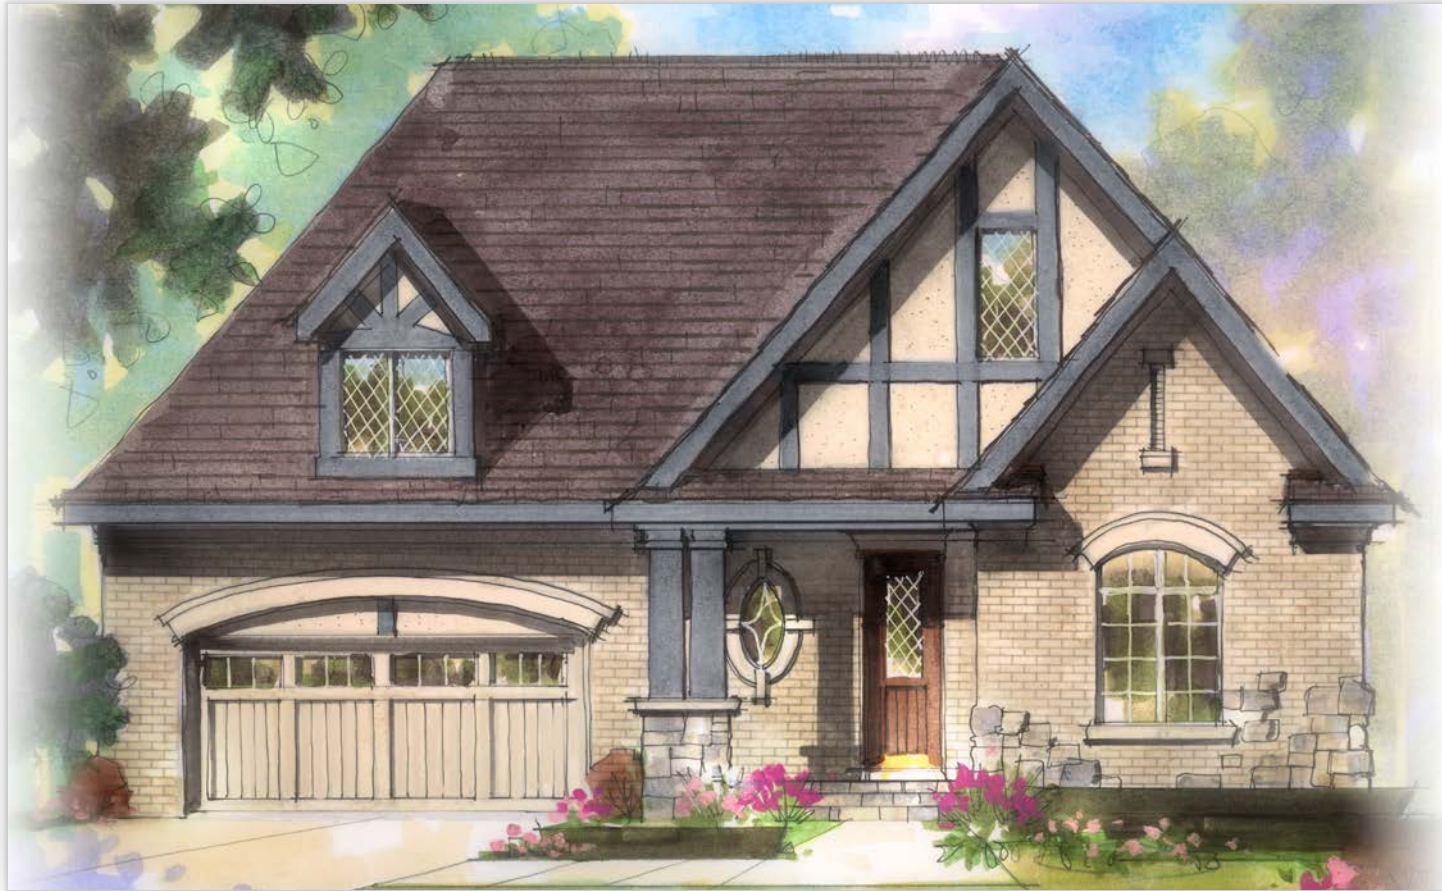

The Warren

IRVINGTON COLLECTION

Harmony

A neighborhood for a new way of living

The Warren

IRVINGTON COLLECTION

Harmony

Main Level

Home Details

Plan: 3021C

Sq Ft: 2,412

Bedrooms: 2, 3 or 4

Baths: 2 or 3 full, and 1 half

Garage: 3

Lower Level: optional

Visit online at Estridge.com