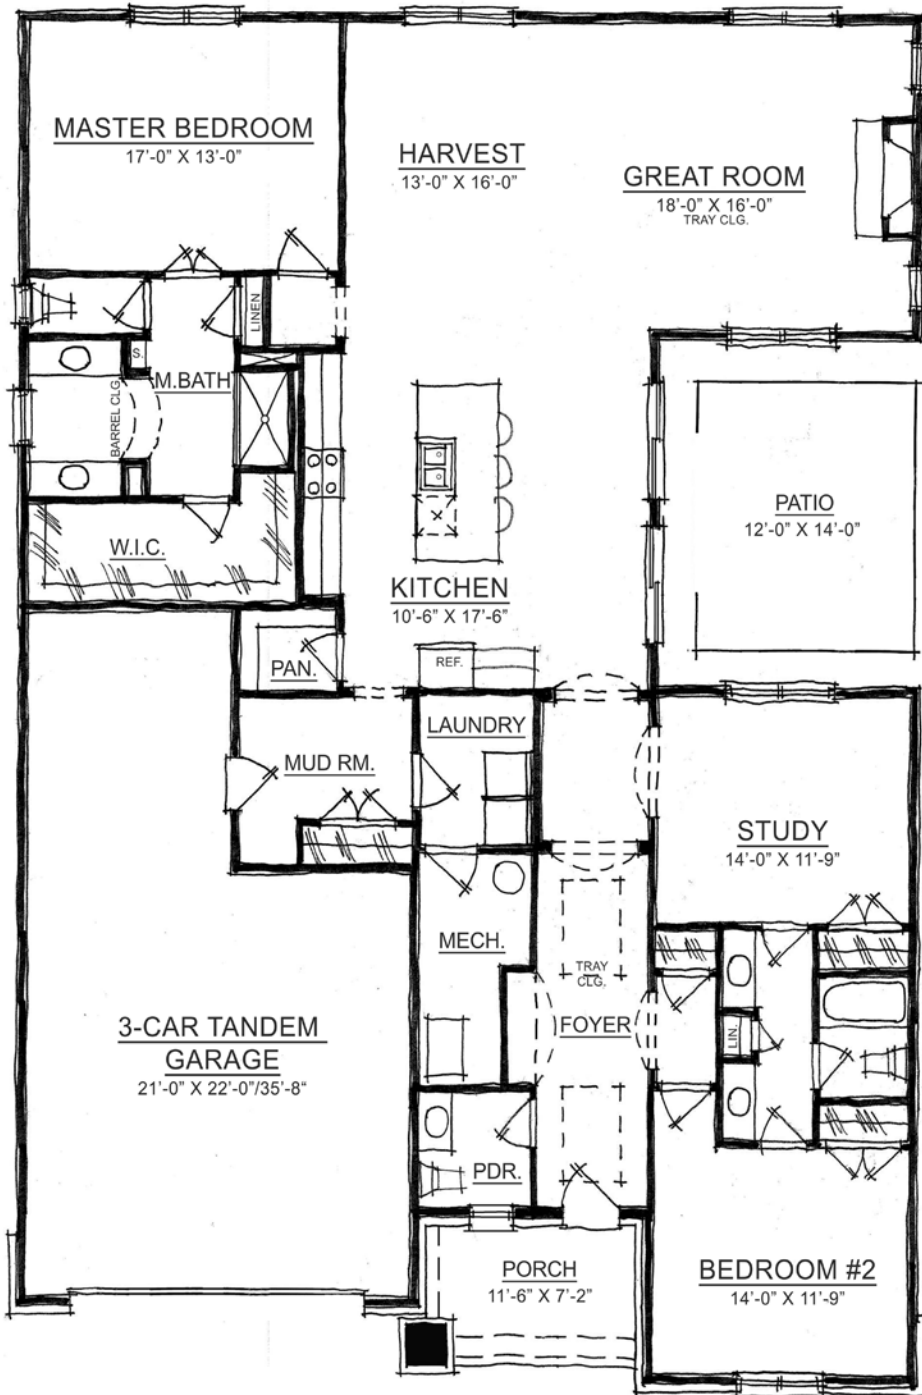

The Warren

IRVINGTON COLLECTION

Harmony

A neighborhood for a new way of living

The Warren

IRVINGTON COLLECTION

Harmony

Main Level

Home Details

Plan: 3021C

Sq Ft: 2,412

Bedrooms: 2, 3 or 4

Baths: 2 or 3 full, and 1 half

Garage: 3

Lower Level: optional

Visit online at Estridge.com