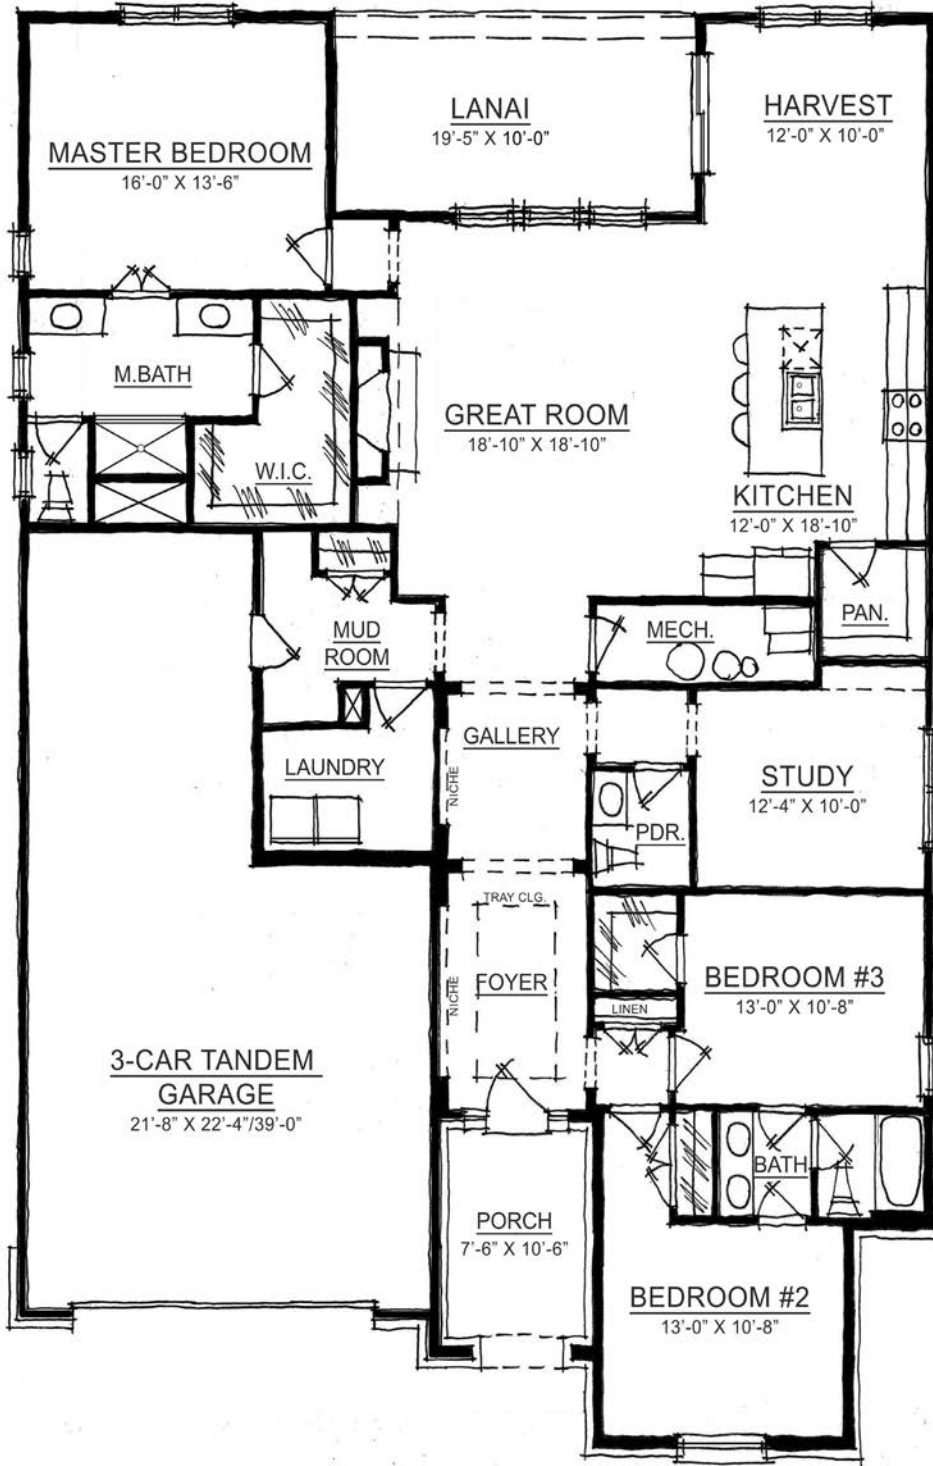

The Morton

IRVINGTON COLLECTION

Harmony

A neighborhood for a new way of living

The Morton

IRVINGTON COLLECTION

Harmony

Main Level

Home Details

Plan: 3011D

Sq Ft: 2,300

Bedrooms: 3 or 4

Baths: 2 or 3 full, and 1 half

Garage: 2

Lower Level: optional

Visit online at Estridge.com