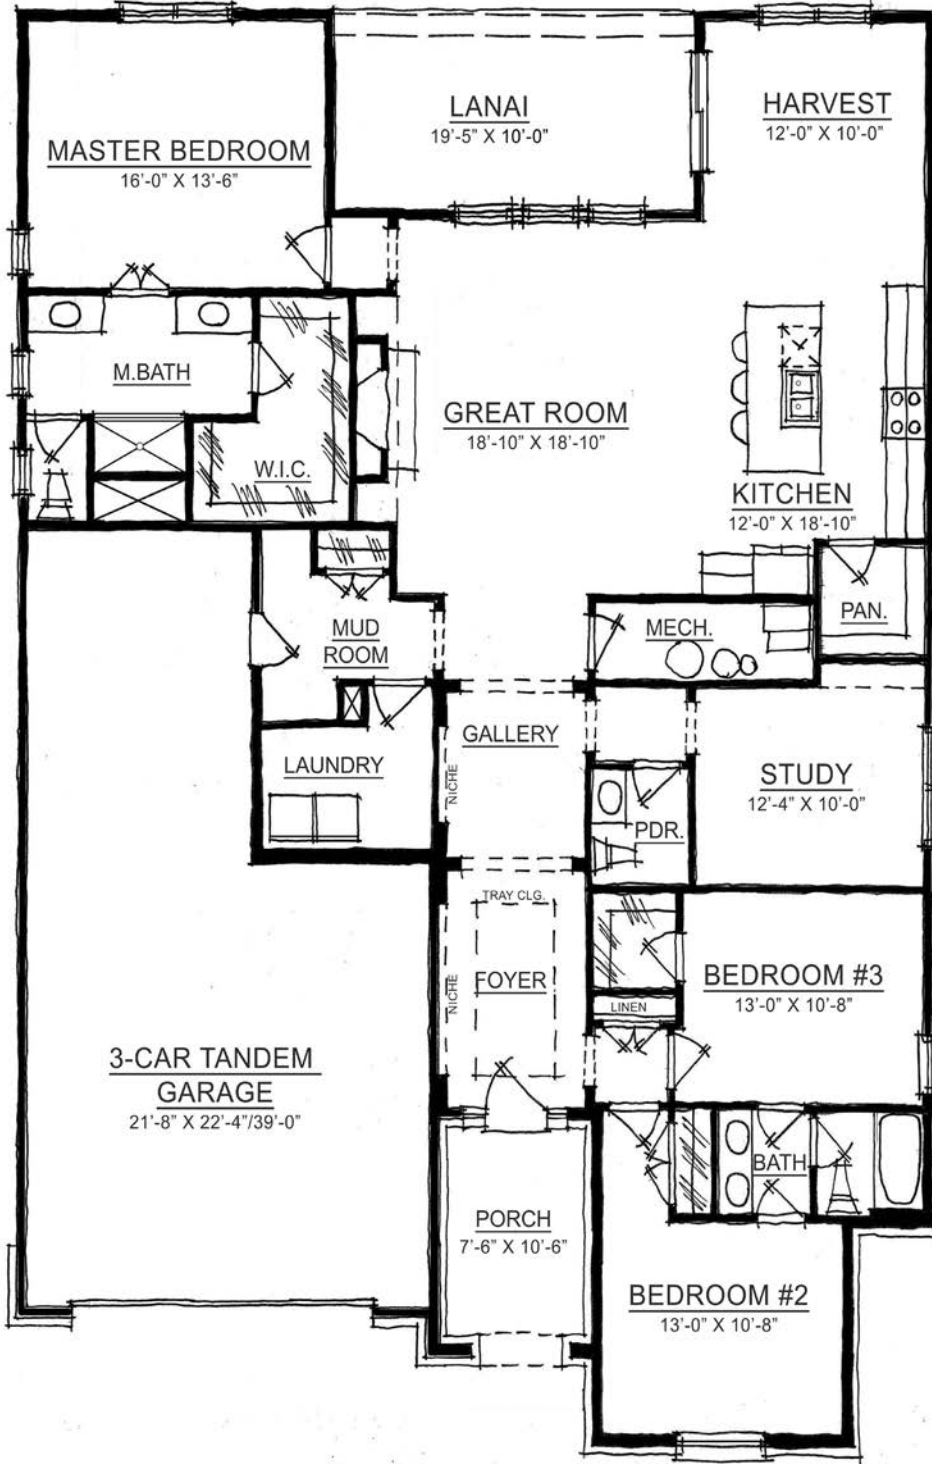

The Lilly

IRVINGTON COLLECTION

Harmony

A neighborhood for a new way of living

Main Level

Home Details

- Plan:** 3011B
- Sq Ft:** 2,300
- Bedrooms:** 3 or 4
- Baths:** 2 or 3 full, and 1 half
- Garage:** 2
- Lower Level:** optional

Visit online at Estridge.com

The artistic renderings of the floorplan and front elevation may not reflect the exact features of the home being offered and are subject to change without notice. ©2018 Estridge Homes.