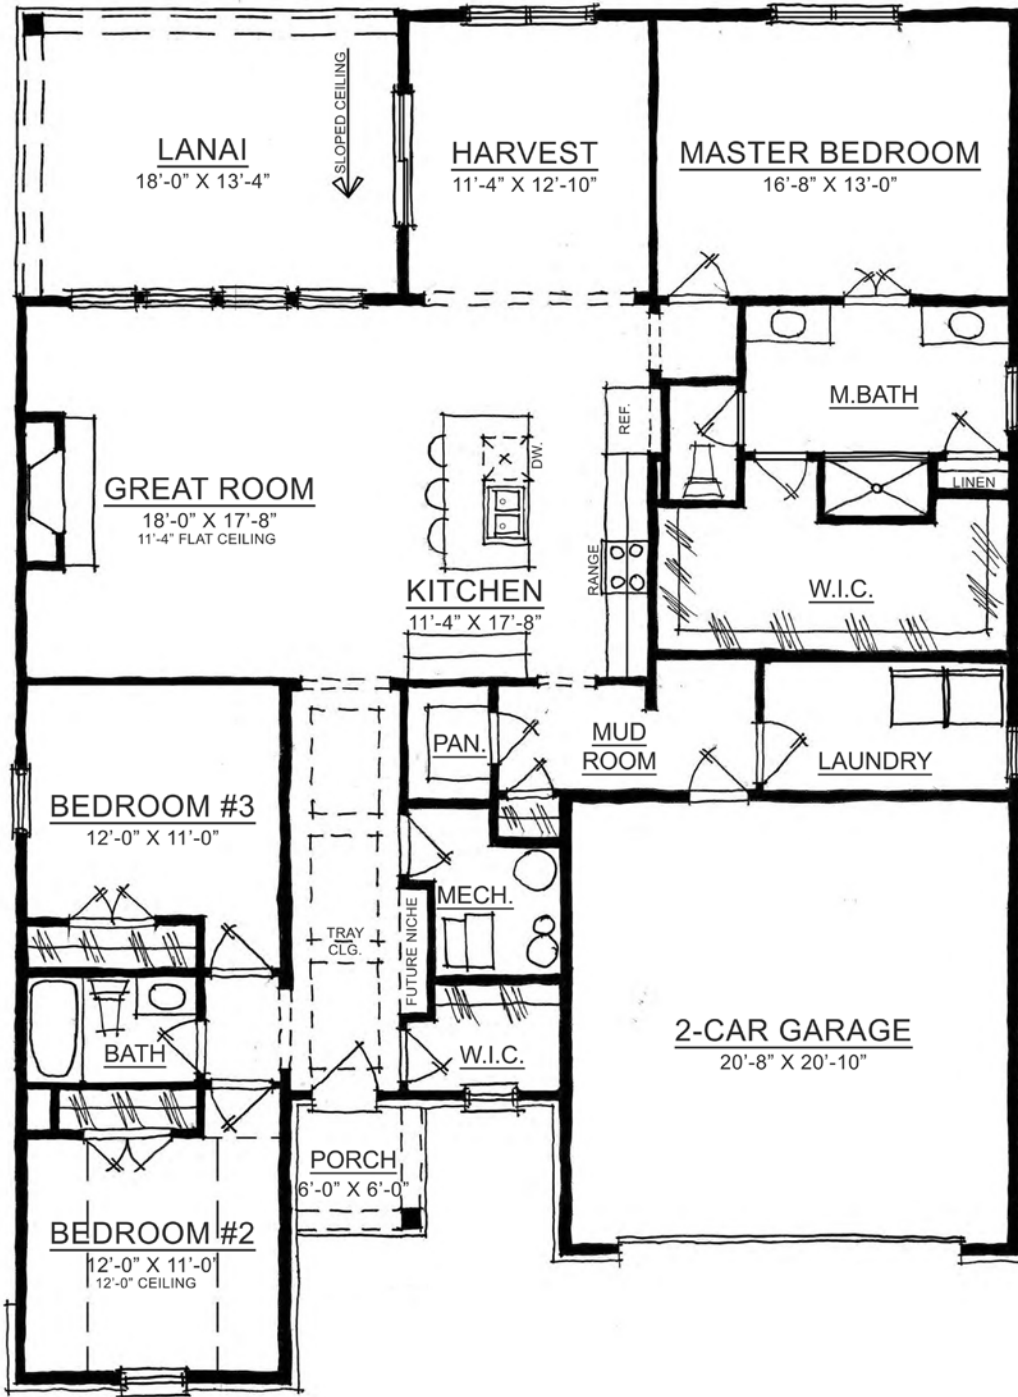

The Mansard

IRVINGTON COLLECTION

Harmony

A neighborhood for a new way of living

The Mansard

IRVINGTON COLLECTION

Harmony

Main Level

Home Details

Plan: 3007D

Sq Ft: 2,066

Bedrooms: 3 or 4

Baths: 2 or 3 full

Garage: 2

Lower Level: optional

Visit online at Estridge.com