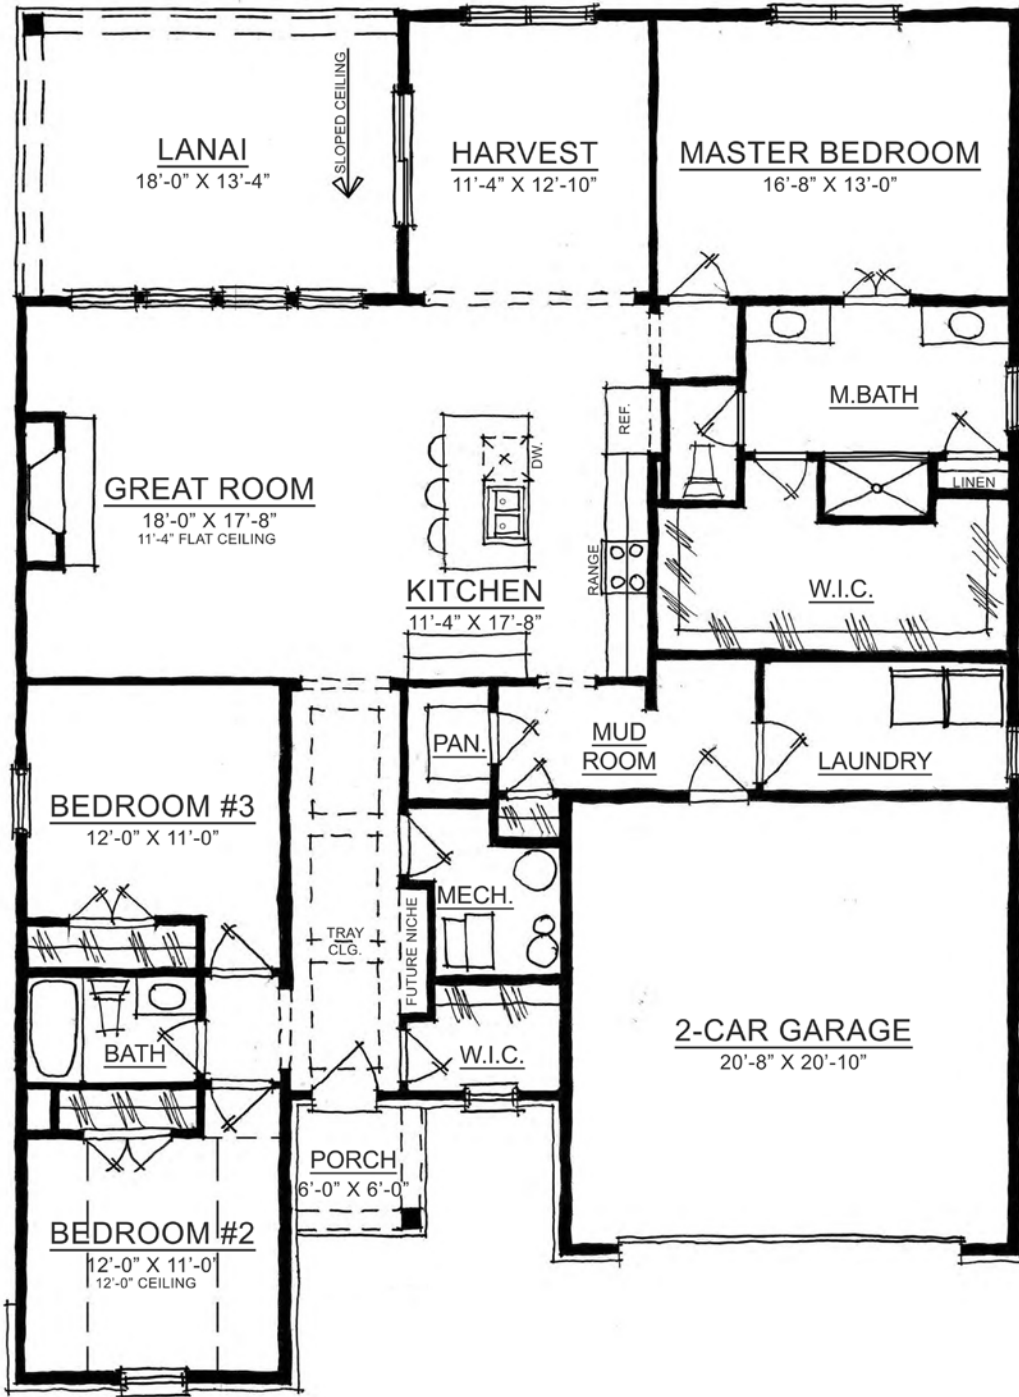

The Pennsy

IRVINGTON COLLECTION

Harmony

A neighborhood for a new way of living

The Pennsy

IRVINGTON COLLECTION

Harmony

Main Level

Home Details

Plan: 3007B

Sq Ft: 2,066

Bedrooms: 3 or 4

Baths: 2 or 3 full

Garage: 2

Lower Level: optional

Visit online at Estridge.com