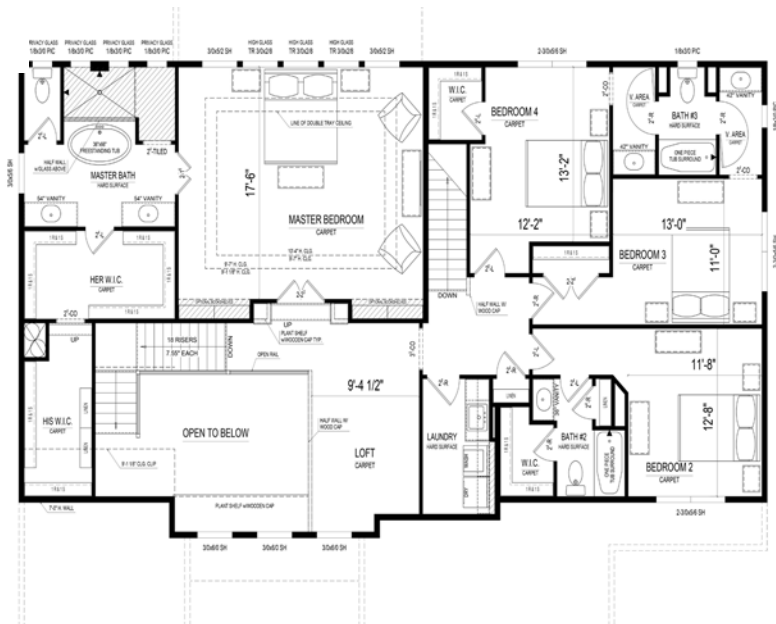

THE LAKES
at Grassy Branch

18530 Cross Lakes Court • Westfield, IN

\$739,000

Stunning 6 bedroom home in Lakes at Grassy Branch overlooking the pond. Open concept first floor with 2-story entry into the great room with a fireplace. Kitchen features large island, gas cooktop, double oven and a butlers pantry that leads into the formal dining room. In law quarters on the main level with a full bath. Upstairs features the laundry room, loft, 3 bedrooms and the master suite with tray ceiling, double sinks with separate vanities, free standing tub and a large walk in shower. The finished walkout basement includes an exercise room, 6th bedroom, large media/billiards area and a rec area.

Available: Now

*Different by Design*SM

For information call 317-669-6217 • Visit online at estrledge.com

Main Level

18530 Cross Lakes Court

At a glance

- Homesite:** 71
- Sq Ft:** 5,911
- Bedrooms:** 6
- Baths:** 5 full and 1 half
- Garage:** 3
- Lower Level:** Finished
- BLC#:** 21609444

Upper Level

Lower Level

For information call 317-669-6217 • Visit online at estrledge.com

*Square footage includes finished lower level. The artistic renderings of floorplan and front elevation are subject to change. ©2018 Estridge Homes