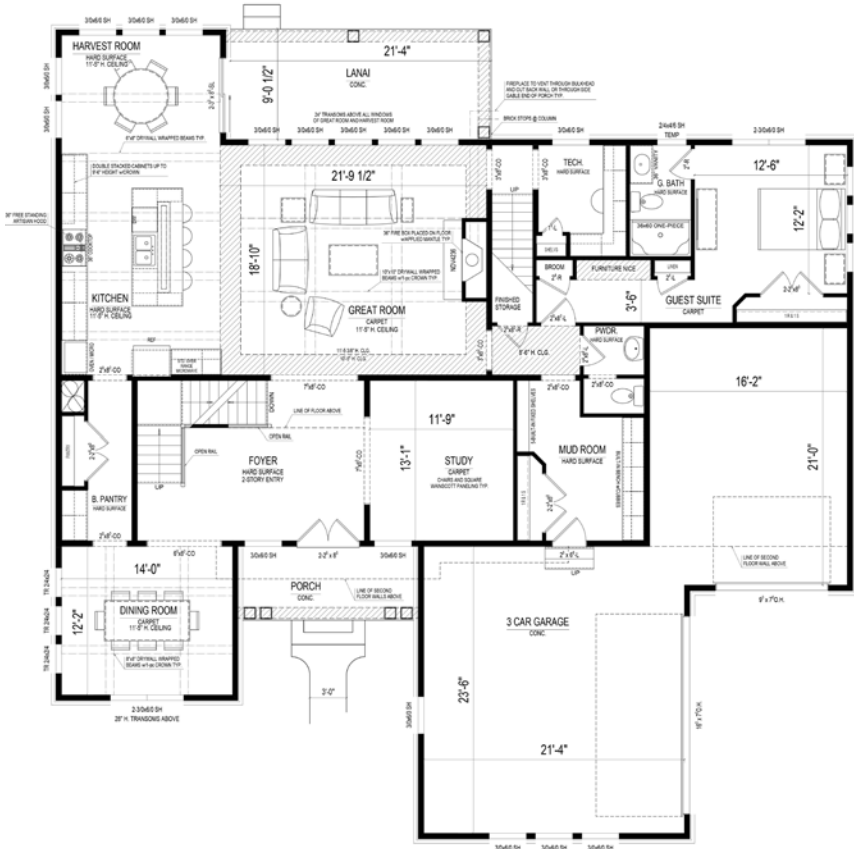

THE LAKES
at Grassy Branch

18530 Cross Lakes Court • Westfield, IN

\$739,000

Stunning 6 bedroom home in Lakes at Grassy Branch overlooking the pond. Open concept first floor with 2-story entry into the great room with a fireplace. Kitchen features large island, gas cooktop, double oven and a butlers pantry that leads into the formal dining room. In law quarters on the main level with a full bath. Upstairs features the laundry room, loft, 3 bedrooms and the master suite with tray ceiling, double sinks with separate vanities, free standing tub and a large walk in shower. The finished walkout basement includes an exercise room, 6th bedroom, large media/billiards area and a rec area.

Available: Now

*Different by Design*SM

For information call 317-669-6217 • Visit online at estrledge.com

Main Level

18530 Cross Lakes Court

At a glance

- Homesite:** 71
- Sq Ft:** 5,911
- Bedrooms:** 6
- Baths:** 5 full and 1 half
- Garage:** 3
- Lower Level:** Finished
- BLC#:** 21609444

Upper Level

Lower Level

For information call 317-669-6217 • Visit online at estrledge.com

*Square footage includes finished lower level. The artistic renderings of floorplan and front elevation are subject to change. ©2018 Estridge Homes