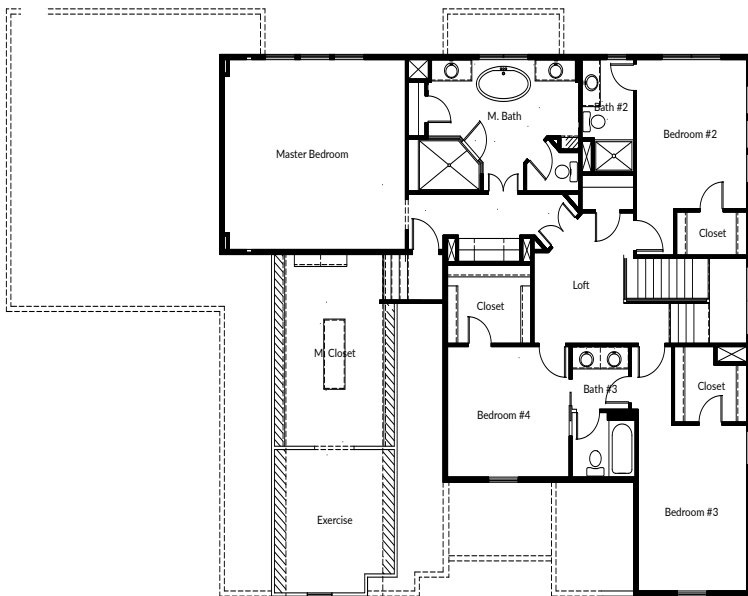

THE LAKES
at Grassy Branch

18271 Lakes End Drive • Westfield, IN

\$739,900

Stunning 5 Bedrm, 4.5 Bth Estridge Spec Home located in Westfield's Newest Custom Home Community! A Floor Plan designed for how we live today with Spacious Kitchen, Harvest Room, and Great Room Combined. Two Offices, Lg. Mudrm, & Loft, Luxurious Master Retreat, Covered Porch w/ Fireplace, and Four Car Garage, Premium Lot w/ Perfect View of the Pond Finished Lower Level Featuring a 5th Bedrm & Full Bth, Family Rm, and Plumbed for Wet Bar

Available: Now

*Different by Design*SM

For information call 317-669-6217 • Visit online at estridge.com

18271 Lakes End Drive

Main Level

Lower Level

Upper Level

At a glance

Homesite: 23

Sq Ft: 4,921

Bedrooms: 5

Baths: 5 full and 1 half

Garage: 4

Lower Level: Finished

BLC#: 21528200

For information call 317-669-6217 • Visit online at estrledge.com

*Square footage includes finished lower level. The artistic renderings of floorplan and front elevation are subject to change. ©2018 Estridge Homes