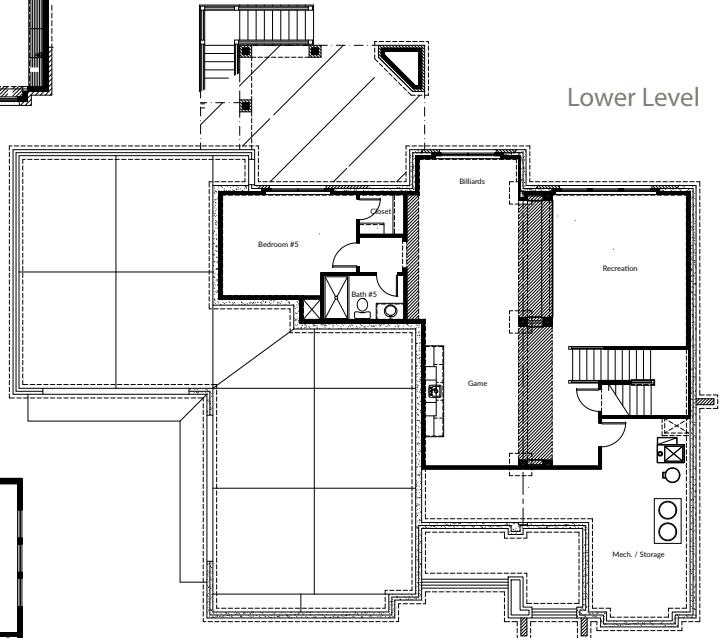

THE LAKES
at Grassy Branch

18271 Lakes End Drive • Westfield, IN

\$739,900

Stunning 5 Bedrm, 4.5 Bth Estridge Spec Home located in Westfield's Newest Custom Home Community! A Floor Plan designed for how we live today with Spacious Kitchen, Harvest Room, and Great Room Combined. Two Offices, Lg. Mudrm, & Loft, Luxurious Master Retreat, Covered Porch w/ Fireplace, and Four Car Garage, Premium Lot w/ Perfect View of the Pond Finished Lower Level Featuring a 5th Bedrm & Full Bth, Family Rm, and Plumbed for Wet Bar

Available: Now

*Different by Design*SM

For information call 317-669-6217 • Visit online at estridge.com

18271 Lakes End Drive

Main Level

Lower Level

Upper Level

At a glance

Homesite: 23

Sq Ft: 4,921

Bedrooms: 5

Baths: 5 full and 1 half

Garage: 4

Lower Level: Finished

BLC#: 21528200

For information call 317-669-6217 • Visit online at estrledge.com

*Square footage includes finished lower level. The artistic renderings of floorplan and front elevation are subject to change. ©2018 Estridge Homes