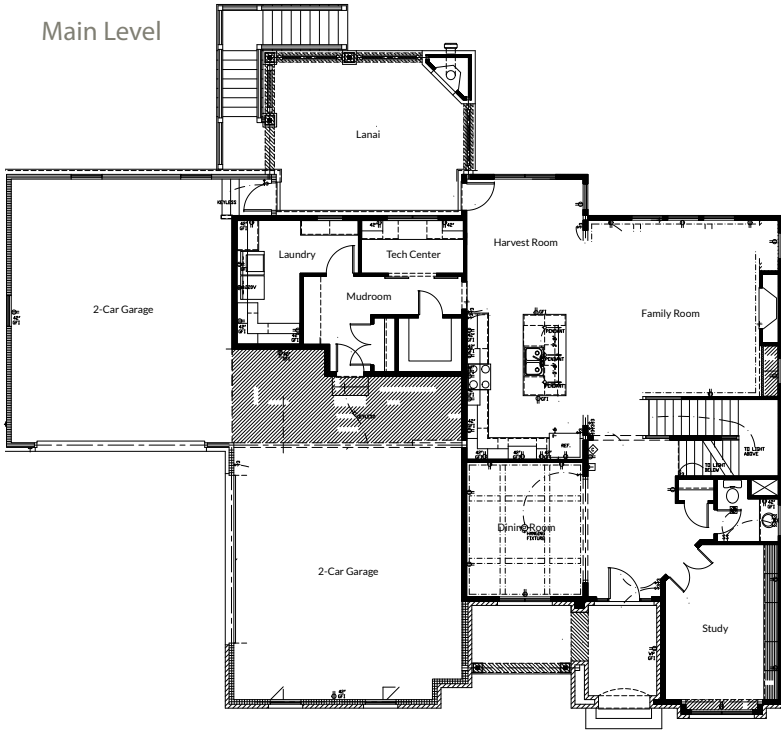

THE LAKES
at Grassy Branch

18271 Lakes End Drive • Westfield, IN

\$739,900

Stunning 5 Bedrm, 4.5 Bth Estridge Spec Home located in Westfield's Newest Custom Home Community! A Floor Plan designed for how we live today with Spacious Kitchen, Harvest Room, and Great Room Combined. Two Offices, Lg. Mudrm, & Loft, Luxurious Master Retreat, Covered Porch w/ Fireplace, and Four Car Garage, Premium Lot w/ Perfect View of the Pond Finished Lower Level Featuring a 5th Bedrm & Full Bth, Family Rm, and Plumbed for Wet Bar

Available: Now

*Different by Design*SM

For information call 317-669-6217 • Visit online at estridge.com

18271 Lakes End Drive

Main Level

Lower Level

Upper Level

At a glance

Homesite: 23

Sq Ft: 4,921

Bedrooms: 5

Baths: 5 full and 1 half

Garage: 4

Lower Level: Finished

BLC#: 21528200

For information call 317-669-6217 • Visit online at estrledge.com

*Square footage includes finished lower level. The artistic renderings of floorplan and front elevation are subject to change. ©2018 Estridge Homes