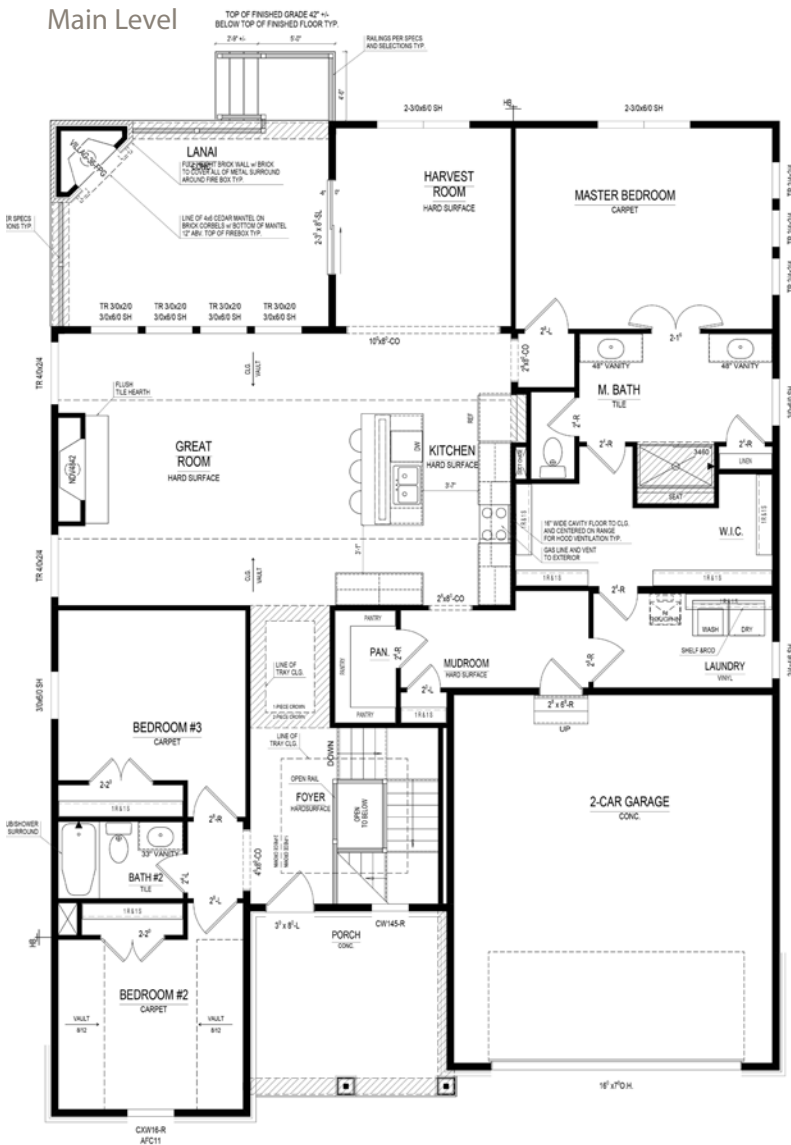

Pennsy

IRVINGTON COLLECTION

1827 Granville Drive • **\$454,900**

Available in August

9-foot Finished Basement, Wet Bar and Bath rough-ins
Great Room with Vaulted Ceiling and Fireplace
Lanai Vent-Free Fireplace
Frameless Glass Shower Door
w/ Shower Seat in Master Bath
Split Vanities in Master Bath

Vaulted Ceiling in Secondary Bedroom
Quick Access from Master Walk-in Closet to
Laundry Room
Extended 2-Car Garage
Granite and Quartz Countertops
Custom Cabinetry

Harmony

A neighborhood for a new way of living

Main Level

Home Details

Homesite: 331
Plan: 3007B
Sq Ft: 2,769
Bedrooms: 3
Baths: 2
Garage: 2-car extended
Lower Level: Finished
BLC#: Not yet listed

Lower Level

Call us at 669.6224 or visit online at Estridge.com