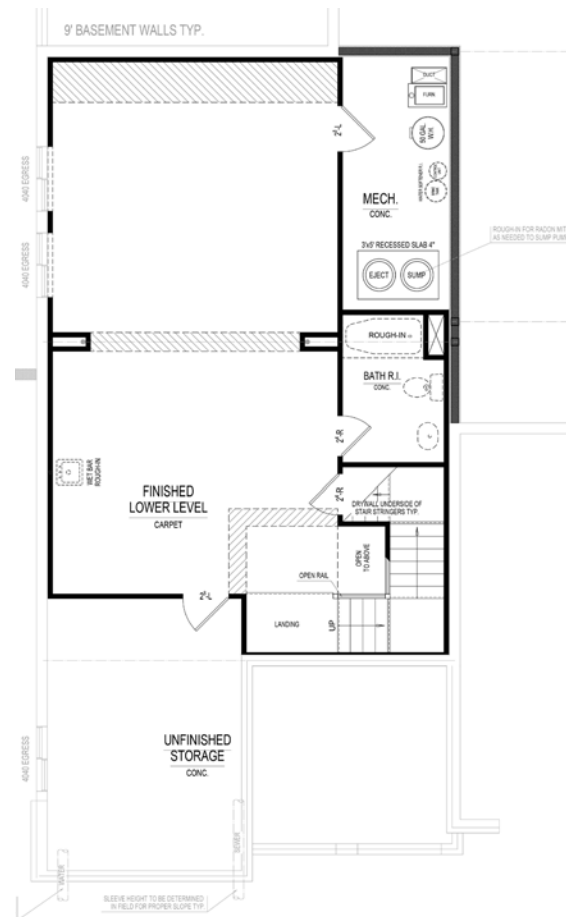

Pennsy

IRVINGTON COLLECTION

1827 Granville Drive • **\$454,900**

Available in August

9-foot Finished Basement, Wet Bar and Bath rough-ins
Great Room with Vaulted Ceiling and Fireplace
Lanai Vent-Free Fireplace
Frameless Glass Shower Door
w/ Shower Seat in Master Bath
Split Vanities in Master Bath

Vaulted Ceiling in Secondary Bedroom
Quick Access from Master Walk-in Closet to
Laundry Room
Extended 2-Car Garage
Granite and Quartz Countertops
Custom Cabinetry

Harmony

A neighborhood for a new way of living

Main Level

Home Details

Homesite: 331
Plan: 3007B
Sq Ft: 2,769
Bedrooms: 3
Baths: 2
Garage: 2-car extended
Lower Level: Finished
BLC#: Not yet listed

Lower Level

Call us at 669.6224 or visit online at Estridge.com