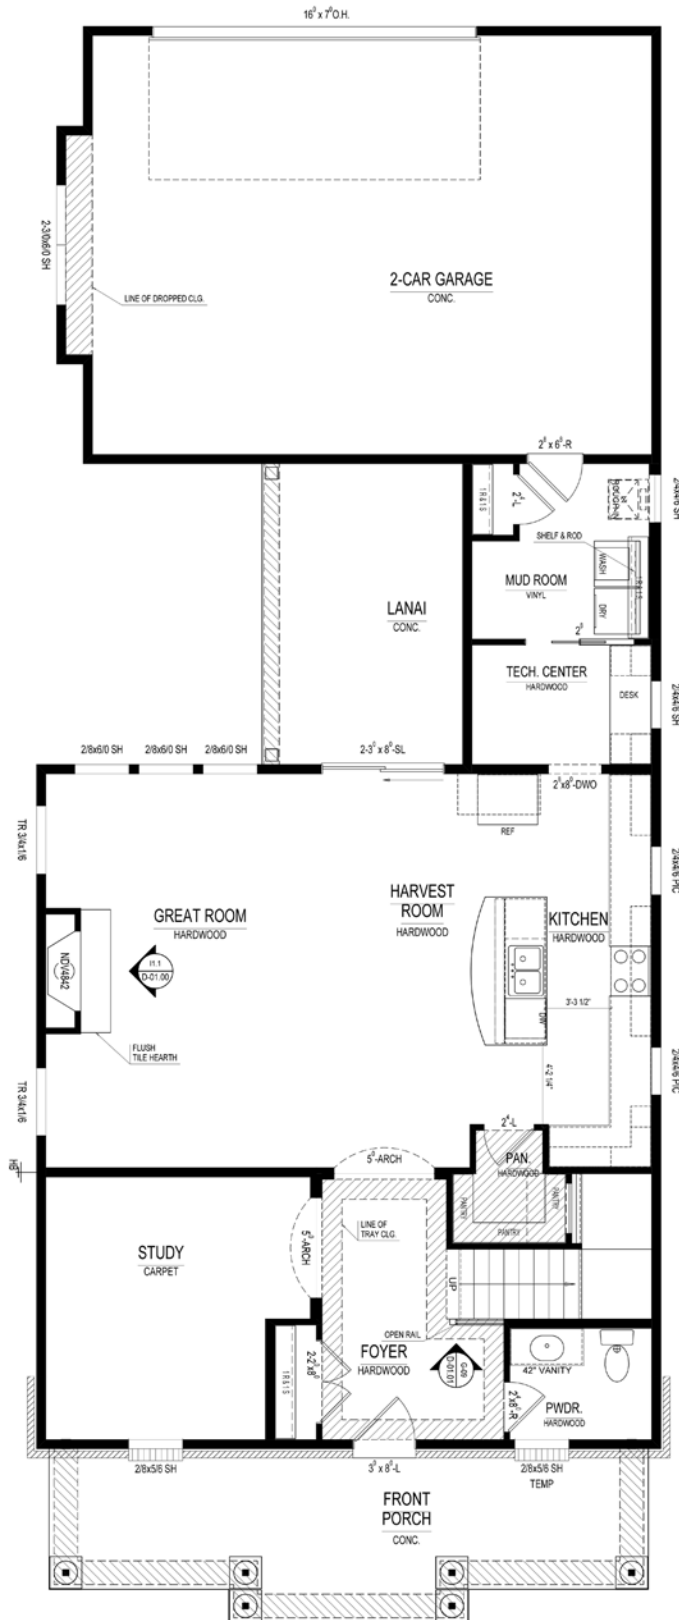

Bingham

COTTAGE COLLECTION

1700 Rossmay Drive • **\$374,000**

Available Now!

- 2-car garage
- Hardwood floors
- Great room fireplace

- Granite countertops in kitchen
- Walking distance to neighborhood amenities

Harmony

A neighborhood for a new way of living

Main Level

Upper Level

Home Details

- Homesite:** 257
- Plan:** 1075E
- Sq Ft:** 2,226
- Bedrooms:** 3
- Baths:** 2.5
- Garage:** 2
- Lower Level:** None
- BLC#:** 21510458