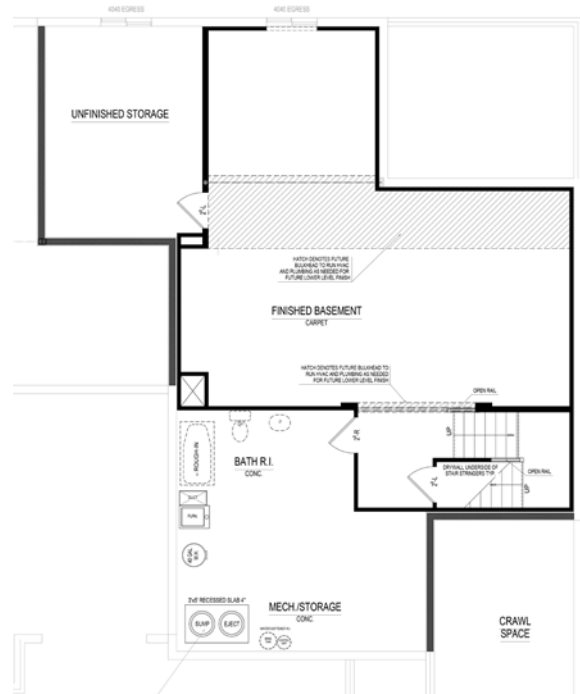

# Miller

HAMILTON COLLECTION

1660 Birchfield Drive • \$574,900

Available in April

Master on the Main  
Finished Lower Level with Bath Rough-in  
3 Car Garage  
Open to Above Great Room with Wood Beams

- Upper Level Ensuite
- Main Level Guest Suite
- Spacious Walk in Closets
- Foyer Open to Above

## Harmony

A neighborhood for a new way of living

Main Level

Home Details

Homesite: 338

Plan: 4545A

Sq Ft: 4,145

Bedrooms: 5

Baths: 4

Garage: 3

Lower Level: Finished

BLC#: 21693530

Upper Level

Lower Level

Call us at 669.6224 or visit online at [Estridge.com](http://Estridge.com)

The artistic renderings of the floorplan and front elevation may not reflect the exact features of the home being offered and are subject to change without notice. ©2018 Estridge Homes.