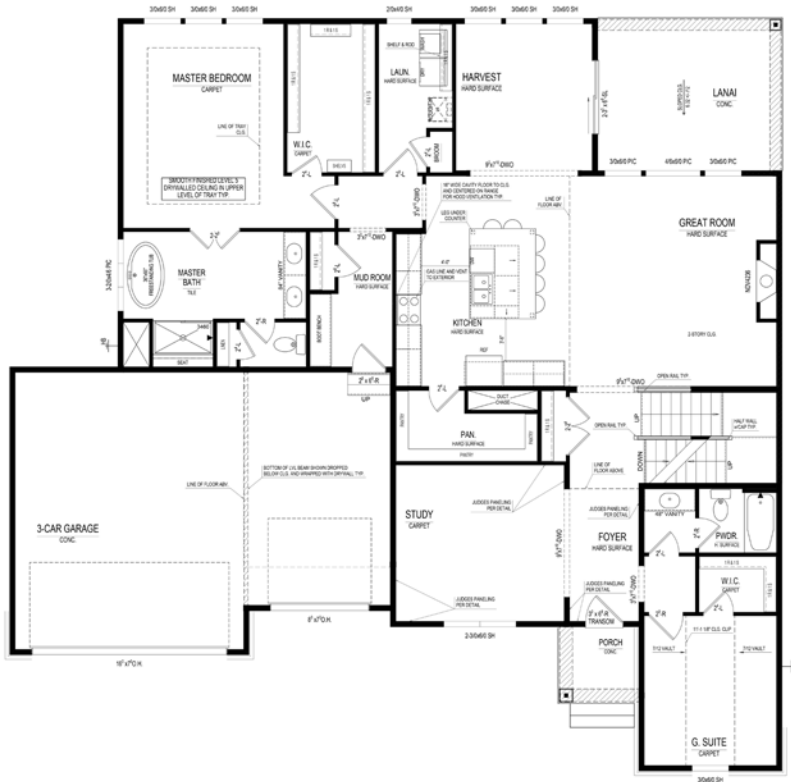

# Miller

HAMILTON COLLECTION

1660 Birchfield Drive • \$574,900

Available in April

Master on the Main  
Finished Lower Level with Bath Rough-in  
3 Car Garage  
Open to Above Great Room with Wood Beams

- Upper Level Ensuite
- Main Level Guest Suite
- Spacious Walk in Closets
- Foyer Open to Above

## Harmony

A neighborhood for a new way of living

Main Level

Home Details

Homesite: 338

Plan: 4545A

Sq Ft: 4,145

Bedrooms: 5