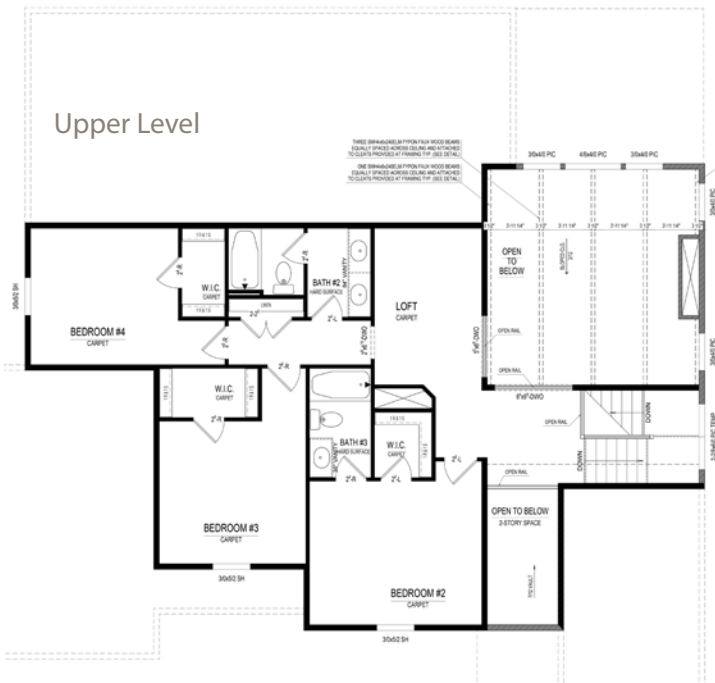

# Miller

HAMILTON COLLECTION

1660 Birchfield Drive • \$574,900

Available in April

Master on the Main  
Finished Lower Level with Bath Rough-in  
3 Car Garage  
Open to Above Great Room with Wood Beams

- Upper Level Ensuite
- Main Level Guest Suite
- Spacious Walk in Closets
- Foyer Open to Above

## Harmony

A neighborhood for a new way of living

Main Level

Home Details

Homesite: 338

Plan: 4545A

Sq Ft: 4,145

Bedrooms: 5

Baths: 4

Garage: 3

Lower Level: Finished

BLC#: 21693530

Upper Level

Lower Level

Call us at 669.6224 or visit online at [Estridge.com](http://Estridge.com)

The artistic renderings of the floorplan and front elevation may not reflect the exact features of the home being offered and are subject to change without notice. ©2018 Estridge Homes.