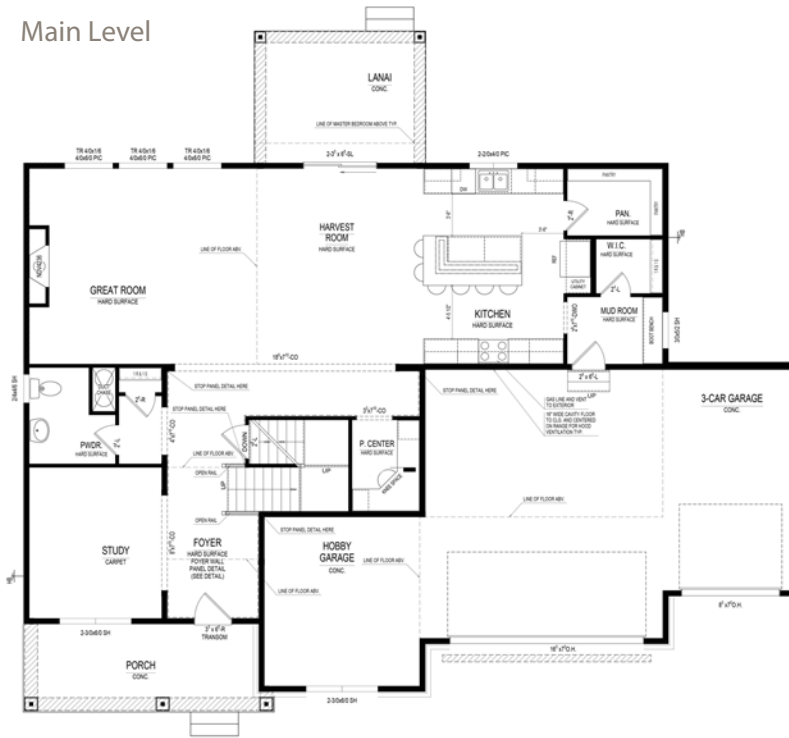

Carey

HAMILTON COLLECTION

1648 Birchfield Drive • **\$538,900**

Available in June

- Deluxe Master Bathroom with Freestanding Tub
- Two-Story Great Room with Second Story Windows
- Upper Level Bedroom with Ensuite
- Double Vanity in Upper Level Bathroom
- Laundry Room on Upper Level
- Custom Wall Detail on Main Level

- Custom White Kitchen Cabinetry
- Granite and Quartz Countertops
- Backless Gas Range
- Mudroom Boot Bench
- 9' Unfinished Lower Level with Bath Rough-in
- Covered Lanai

Harmony

A neighborhood for a new way of living

Main Level

Home Details

- Homesite:** 339
- Plan:** 4535C
- Sq Ft:** 3,080
- Bedrooms:** 4
- Baths:** 3.5
- Garage:** 3-car plus hobby garage
- Lower Level:** Unfinished
- BLC#:** Not yet listed

Lower Level