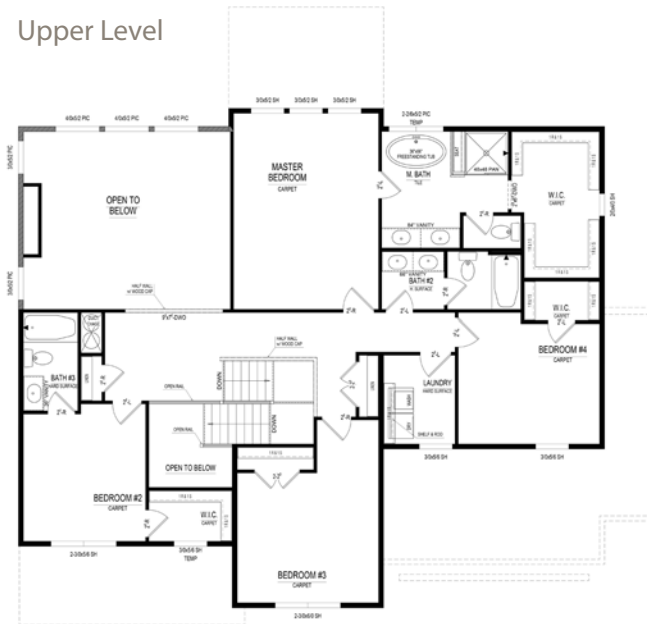

Upper Level

Call us at 669.6224 or visit online at Estridge.com

The artistic renderings of the floorplan and front elevation may not reflect the exact features of the home being offered and are subject to change without notice. ©2020 Estridge Homes.