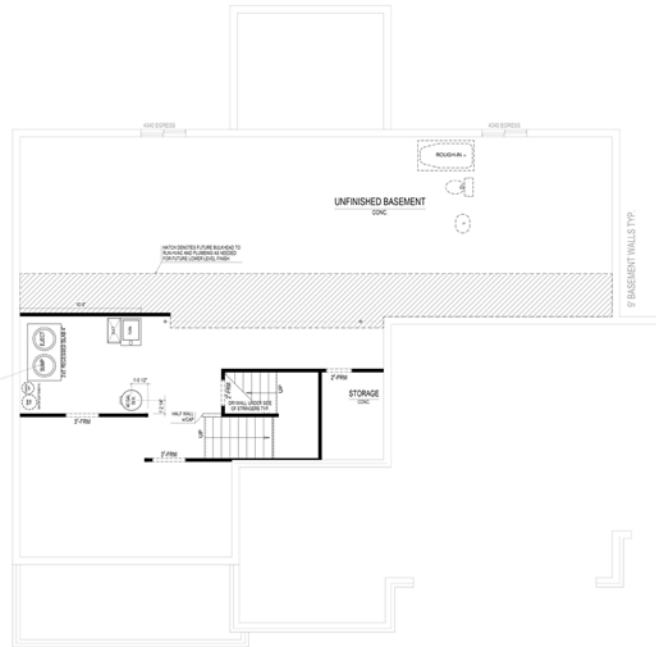

Carey

HAMILTON COLLECTION

1648 Birchfield Drive • **\$538,900**

Available in June

- Deluxe Master Bathroom with Freestanding Tub
- Two-Story Great Room with Second Story Windows
- Upper Level Bedroom with Ensuite
- Double Vanity in Upper Level Bathroom
- Laundry Room on Upper Level
- Custom Wall Detail on Main Level

- Custom White Kitchen Cabinetry
- Granite and Quartz Countertops
- Backless Gas Range
- Mudroom Boot Bench
- 9' Unfinished Lower Level with Bath Rough-in
- Covered Lanai

Harmony

A neighborhood for a new way of living

Main Level

Home Details

- Homesite:** 339
- Plan:** 4535C
- Sq Ft:** 3,080
- Bedrooms:** 4
- Baths:** 3.5
- Garage:** 3-car plus hobby garage
- Lower Level:** Unfinished
- BLC#:** Not yet listed

Lower Level