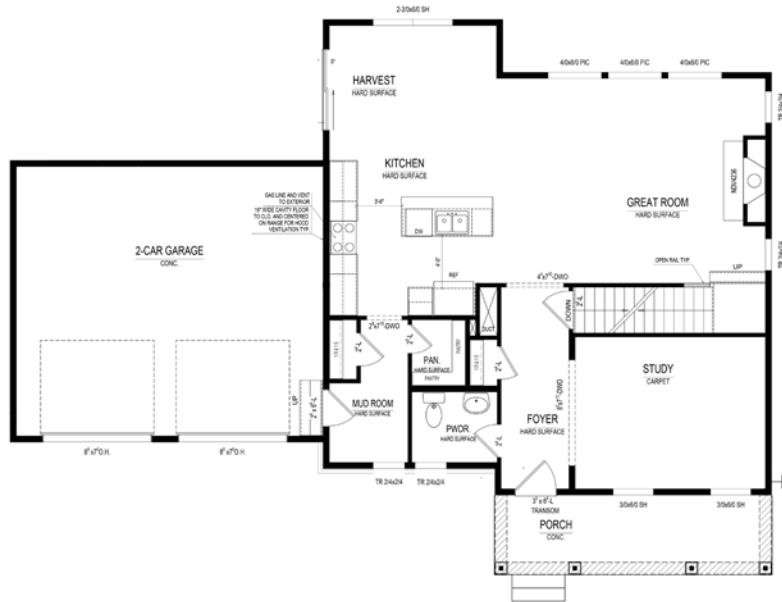

Allison

HAMILTON COLLECTION

1636 Birchfield Drive • **\$415,000**

Available Now

8-foot Unfinished Lower Level, Wet Bar rough-in
and Full Bath rough-in

Great Room Vent Free Fireplace

Master Bedroom Tray Ceiling

Double Vanities in Master Bath

Upper Level Laundry Room

Backless Gas Range

Granite and Quartz Countertops

Custom Cabinetry

Harmony

A neighborhood for a new way of living

Main Level

Home Details

Homesite: 340
Plan: 4505A
Sq Ft: 2,170
Bedrooms: 3
Baths: 2.5
Garage: 2-car
Lower Level: Unfinished
BLC#: 21645136

Upper Level

Lower Level

Call us at 669.6224 or visit online at Estridge.com

The artistic renderings of the floorplan and front elevation may not reflect the exact features of the home being offered and are subject to change without notice. ©2018 Estridge Homes.