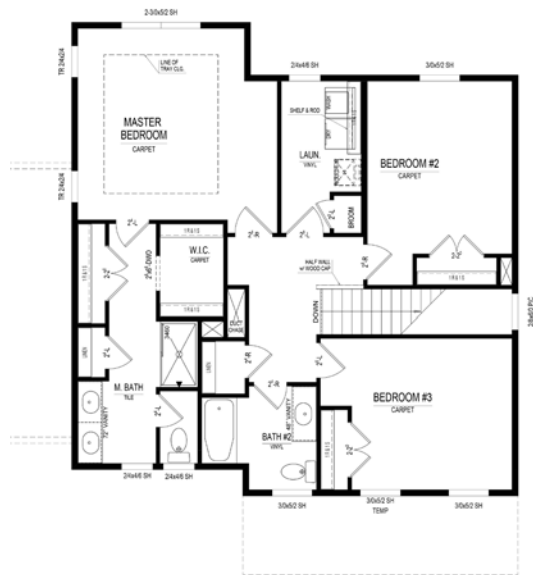

Allison

HAMILTON COLLECTION

1636 Birchfield Drive • **\$415,000**

Available Now

8-foot Unfinished Lower Level, Wet Bar rough-in
and Full Bath rough-in

Great Room Vent Free Fireplace

Master Bedroom Tray Ceiling

Double Vanities in Master Bath

Upper Level Laundry Room

Backless Gas Range

Granite and Quartz Countertops

Custom Cabinetry

Harmony

A neighborhood for a new way of living

Main Level

Home Details

Homesite: 340
Plan: 4505A
Sq Ft: 2,170
Bedrooms: 3
Baths: 2.5
Garage: 2-car
Lower Level: Unfinished
BLC#: 21645136

Upper Level

Lower Level

Call us at 669.6224 or visit online at Estridge.com

The artistic renderings of the floorplan and front elevation may not reflect the exact features of the home being offered and are subject to change without notice. ©2018 Estridge Homes.