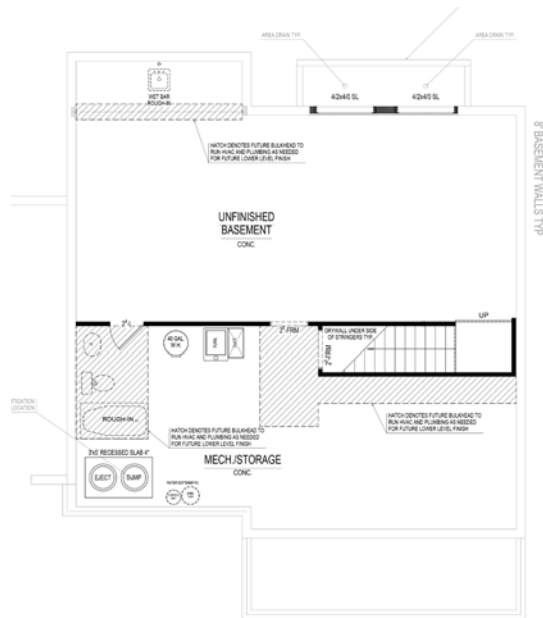

Allison

HAMILTON COLLECTION

1636 Birchfield Drive • **\$415,000**

Available Now

8-foot Unfinished Lower Level, Wet Bar rough-in
and Full Bath rough-in

Great Room Vent Free Fireplace

Master Bedroom Tray Ceiling

Double Vanities in Master Bath

Upper Level Laundry Room

Backless Gas Range

Granite and Quartz Countertops

Custom Cabinetry

Harmony

A neighborhood for a new way of living

Main Level

Home Details

Homesite: 340
Plan: 4505A
Sq Ft: 2,170
Bedrooms: 3
Baths: 2.5
Garage: 2-car
Lower Level: Unfinished
BLC#: 21645136

Upper Level

Lower Level

Call us at 669.6224 or visit online at Estridge.com

The artistic renderings of the floorplan and front elevation may not reflect the exact features of the home being offered and are subject to change without notice. ©2018 Estridge Homes.