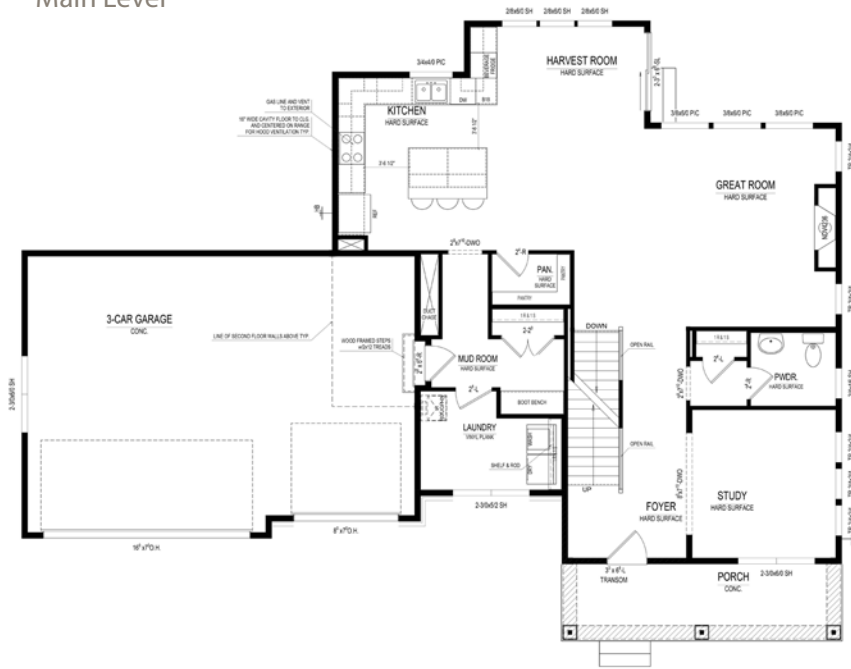

Britton

HAMILTON COLLECTION

1624 Birchfield Drive · \$499,900

Available in March

- Extended Master Bedroom with Tray Ceiling
- Extended Harvest Room
- Custom White Kitchen Cabinetry
- Quartz Countertop on Kitchen Island
- Custom Shelving in Master WIC
- Finished Lower Level

- Large Laundry Room
- Ensuite Bedroom
- Mudroom Bootbench
- Custom Cabinets Throughout
- Spacious Kitchen

Harmony

A neighborhood for a new way of living

Main Level

Home Details

Homesite: 341
Plan: 4515B
Sq Ft: 3,472
Bedrooms: 4
Baths: 3.5
Garage: 3
Lower Level: Finished
BLC#: 21694455