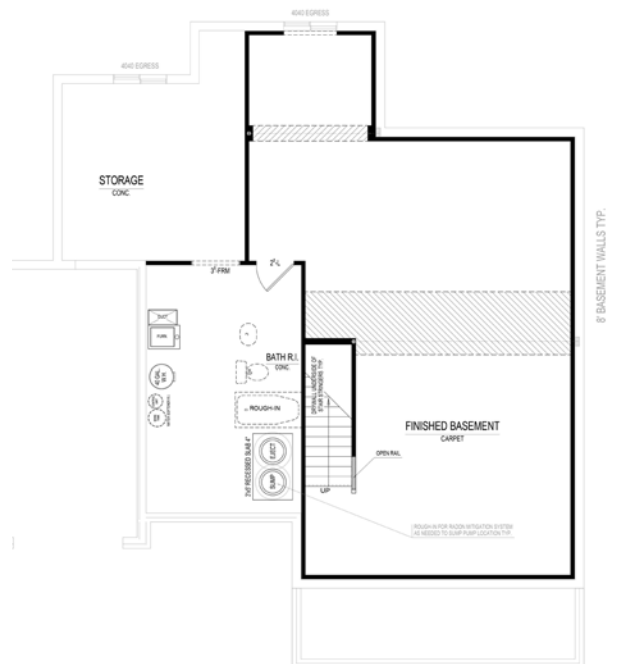

Britton

HAMILTON COLLECTION

1624 Birchfield Drive · \$499,900

Available in March

- Extended Master Bedroom with Tray Ceiling
- Extended Harvest Room
- Custom White Kitchen Cabinetry
- Quartz Countertop on Kitchen Island
- Custom Shelving in Master WIC
- Finished Lower Level

- Large Laundry Room
- Ensuite Bedroom
- Mudroom Bootbench
- Custom Cabinets Throughout
- Spacious Kitchen

Harmony

A neighborhood for a new way of living

Main Level

Home Details

Homesite: 341
Plan: 4515B
Sq Ft: 3,472
Bedrooms: 4
Baths: 3.5
Garage: 3
Lower Level: Finished
BLC#: 21694455

Upper Level

Lower Level

Call us at 669.6224 or visit online at Estridge.com

The artistic renderings of the floorplan and front elevation may not reflect the exact features of the home being offered and are subject to change without notice. ©2018 Estridge Homes.