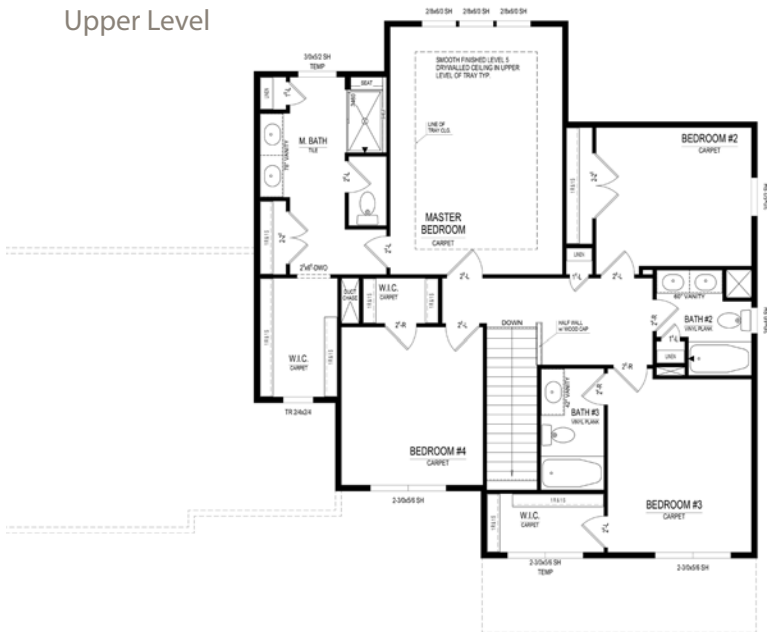

Britton

HAMILTON COLLECTION

1624 Birchfield Drive · \$499,900

Available in March

- Extended Master Bedroom with Tray Ceiling
- Extended Harvest Room
- Custom White Kitchen Cabinetry
- Quartz Countertop on Kitchen Island
- Custom Shelving in Master WIC
- Finished Lower Level

- Large Laundry Room
- Ensuite Bedroom
- Mudroom Bootbench
- Custom Cabinets Throughout
- Spacious Kitchen

Harmony

A neighborhood for a new way of living

Main Level

Home Details

Homesite: 341
Plan: 4515B
Sq Ft: 3,472
Bedrooms: 4
Baths: 3.5
Garage: 3
Lower Level: Finished
BLC#: 21694455

Upper Level

Lower Level

Call us at 669.6224 or visit online at Estridge.com

The artistic renderings of the floorplan and front elevation may not reflect the exact features of the home being offered and are subject to change without notice. ©2018 Estridge Homes.