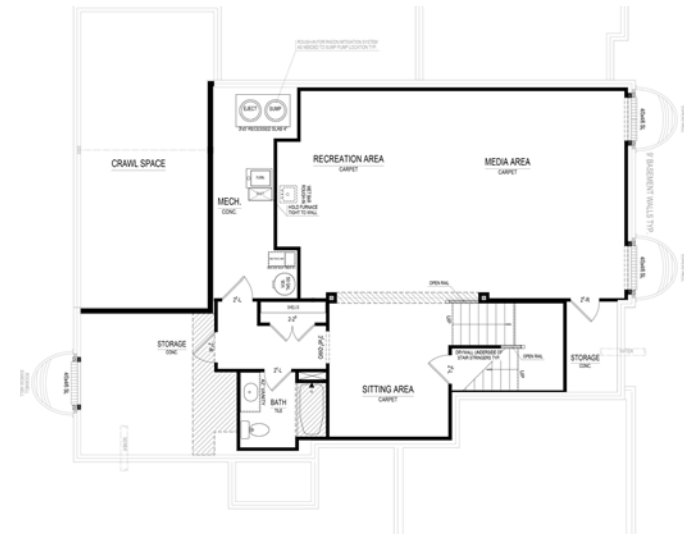

## Home Details

**Homesite:** 45

**Plan:** 4675A

**Sq Ft:** 4,285

**Bedrooms:** 5

**Baths:** 4.5

**Garage:** 2 with hobby garage

**Lower Level:** Finished

Main Level

Upper Level

Lower Level

*Estridge*

Visit online at [liveinserenade.com](http://liveinserenade.com)

The artistic renderings of the floorplan and front elevation may not reflect the exact features of the home being offered and are subject to change without notice.