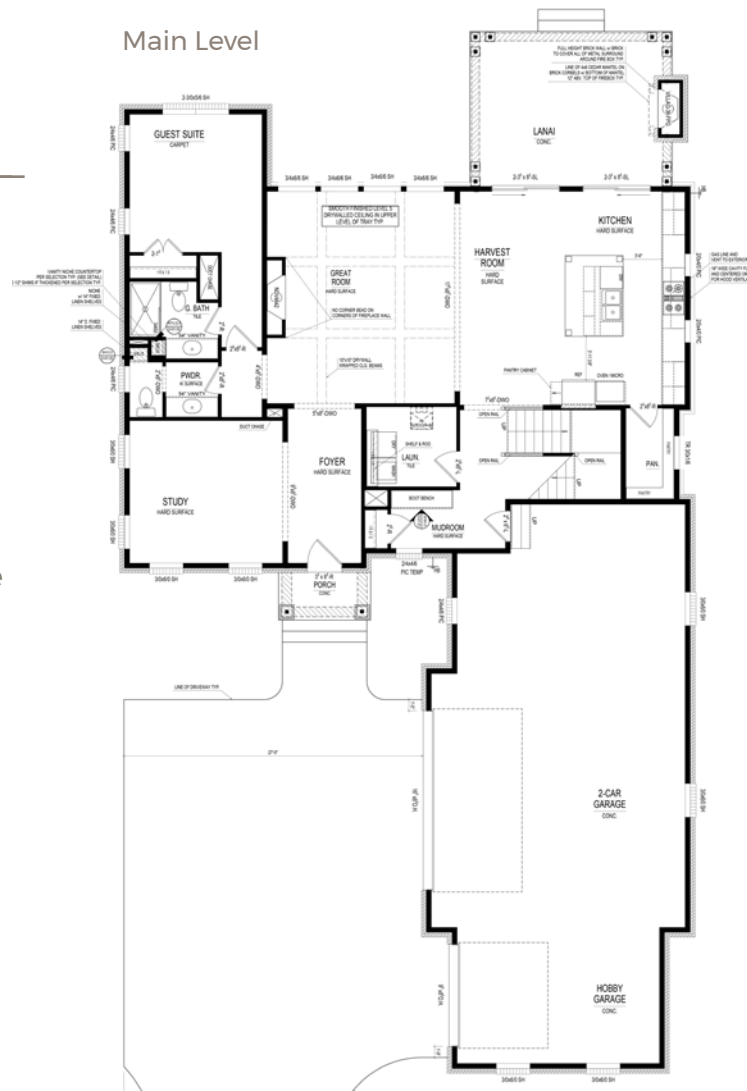

## Home Details

**Homesite:** 45

**Plan:** 4675A

**Sq Ft:** 4,285

**Bedrooms:** 5

**Baths:** 4.5

**Garage:** 2 with hobby garage

**Lower Level:** Finished

Main Level

Upper Level

Lower Level

*Estridge*

Visit online at [liveinserenade.com](http://liveinserenade.com)

The artistic renderings of the floorplan and front elevation may not reflect the exact features of the home being offered and are subject to change without notice.