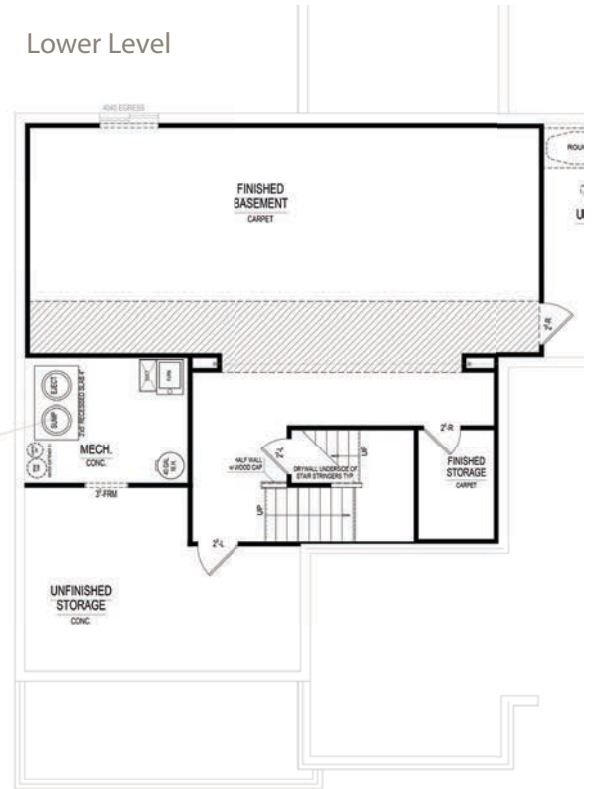

# Bales

HAMILTON COLLECTION

15595 Edenvale Drive • **\$554,900**

**Available in June**

3-Car Garage with Additional Hobby Garage  
Two-Story Great Room with Second Story Windows  
Two-Story Grand Foyer  
Deluxe Master Bath with Freestanding Tub  
Bedroom 2 with Ensuite Bath  
Finished Lower Level with Rough-in Bath

Laundry on Upper Level  
Granite and Quartz Countertops  
Custom Cabinetry Throughout  
White Cabinetry on Kitchen Perimeter  
Planning Center on Main Level  
Custom Shelving in Master WIC and Pantry

## Harmony

A neighborhood for a new way of living

Main Level

Home Details

- Homesite:** 380
- Plan:** 4535B
- Sq Ft:** 3,973
- Bedrooms:** 4
- Baths:** 3.5
- Garage:** 3-car plus hobby garage
- Lower Level:** Finished
- BLC#:** Not yet listed

Lower Level

Upper Level

Call us at 669.6224 or visit online at [Estridge.com](http://Estridge.com)

The artistic renderings of the floorplan and front elevation may not reflect the exact features of the home being offered and are subject to change without notice. ©2020 Estridge Homes.