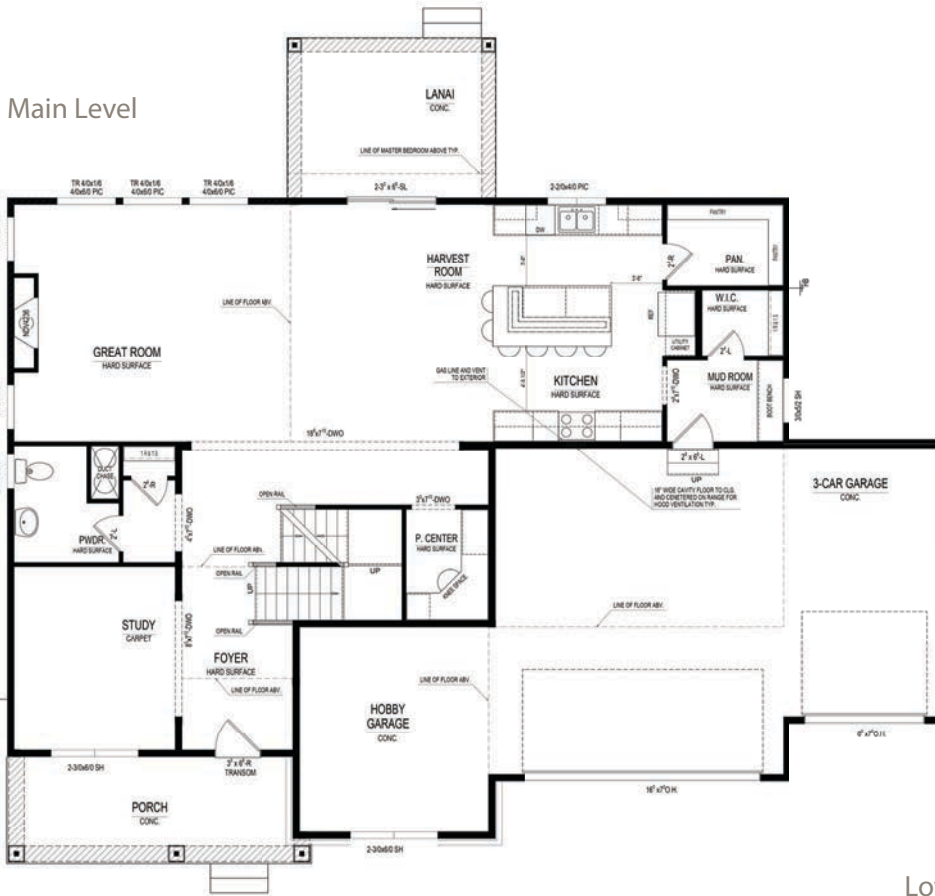

# Bales

HAMILTON COLLECTION

15595 Edenvale Drive • **\$554,900**

**Available in June**

3-Car Garage with Additional Hobby Garage  
Two-Story Great Room with Second Story Windows  
Two-Story Grand Foyer  
Deluxe Master Bath with Freestanding Tub  
Bedroom 2 with Ensuite Bath  
Finished Lower Level with Rough-in Bath

Laundry on Upper Level  
Granite and Quartz Countertops  
Custom Cabinetry Throughout  
White Cabinetry on Kitchen Perimeter  
Planning Center on Main Level  
Custom Shelving in Master WIC and Pantry

## Harmony

A neighborhood for a new way of living

Main Level

Home Details

- Homesite:** 380
- Plan:** 4535B
- Sq Ft:** 3,973
- Bedrooms:** 4
- Baths:** 3.5
- Garage:** 3-car plus hobby garage
- Lower Level:** Finished
- BLC#:** Not yet listed