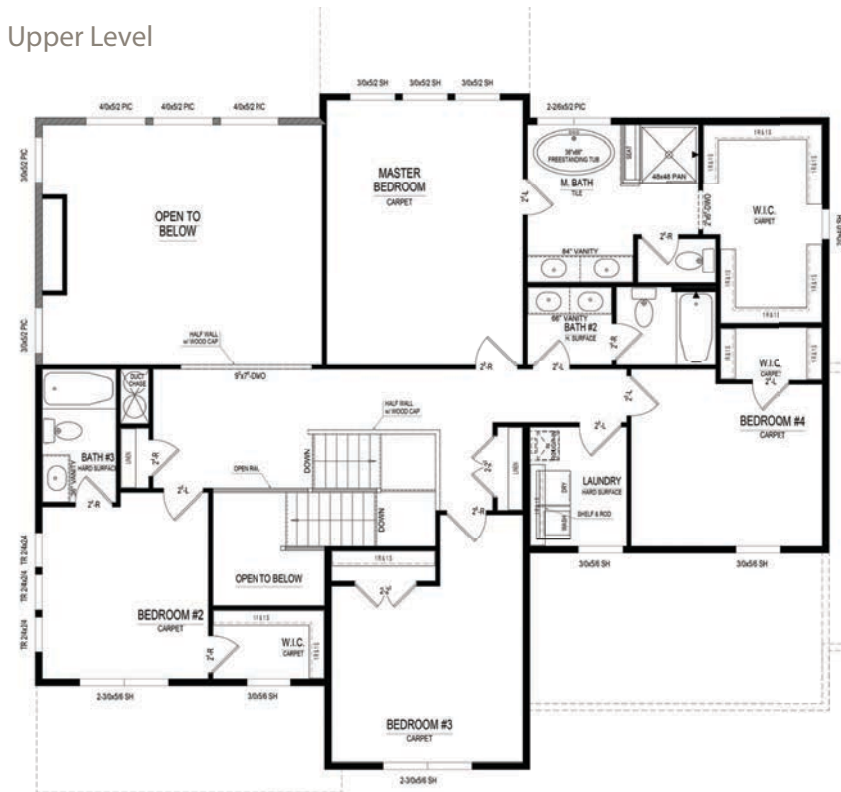

# Bales

HAMILTON COLLECTION

15595 Edenvale Drive • **\$554,900**

**Available in June**

3-Car Garage with Additional Hobby Garage  
Two-Story Great Room with Second Story Windows  
Two-Story Grand Foyer  
Deluxe Master Bath with Freestanding Tub  
Bedroom 2 with Ensuite Bath  
Finished Lower Level with Rough-in Bath

Laundry on Upper Level  
Granite and Quartz Countertops  
Custom Cabinetry Throughout  
White Cabinetry on Kitchen Perimeter  
Planning Center on Main Level  
Custom Shelving in Master WIC and Pantry

## Harmony

A neighborhood for a new way of living

Main Level

Home Details

- Homesite:** 380
- Plan:** 4535B
- Sq Ft:** 3,973
- Bedrooms:** 4
- Baths:** 3.5
- Garage:** 3-car plus hobby garage
- Lower Level:** Finished
- BLC#:** Not yet listed

Lower Level

Upper Level

Call us at 669.6224 or visit online at [Estridge.com](http://Estridge.com)

The artistic renderings of the floorplan and front elevation may not reflect the exact features of the home being offered and are subject to change without notice. ©2020 Estridge Homes.