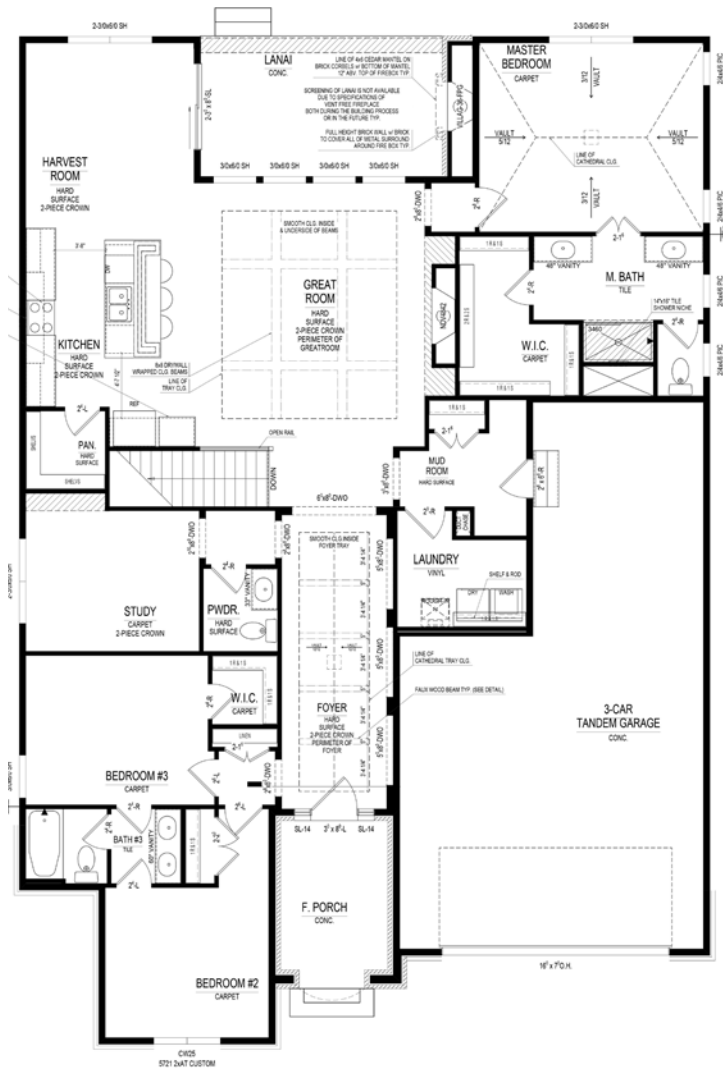

# Stickley

IRVINGTON COLLECTION

15585 Marsden Drive • \$508,900

Available in April

Built on sight Fireplace  
Cathedral Ceilings in Master Bed  
Large Master Walk-in Closet  
Unfinished Lower Level

Coffered Ceilings in Great Room  
Dedicated Office Room  
Jack and Jill Bath for Secondary Beds

## Harmony

A neighborhood for a new way of living

Main Level

Home Details

- Homesite:** 414
- Plan:** 3011A
- Sq Ft:** 2,384
- Bedrooms:** 3
- Baths:** 2.5
- Garage:** 3-car tandem
- Lower Level:** Unfinished
- BLC#:** Not yet listed