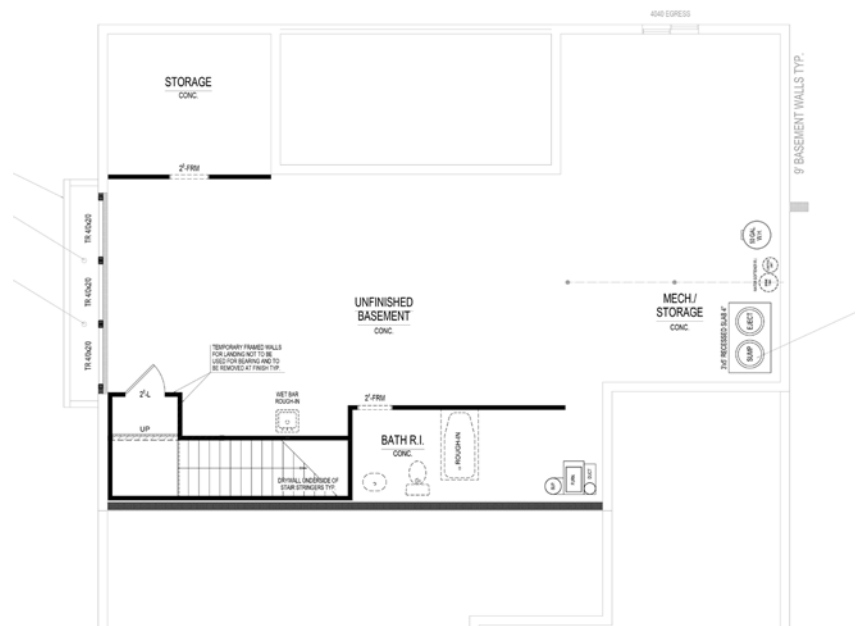

Lower Level

Call us at 669.6224 or visit online at Estridge.com

The artistic renderings of the floorplan and front elevation may not reflect the exact features of the home being offered and are subject to change without notice. ©2018 Estridge Homes.