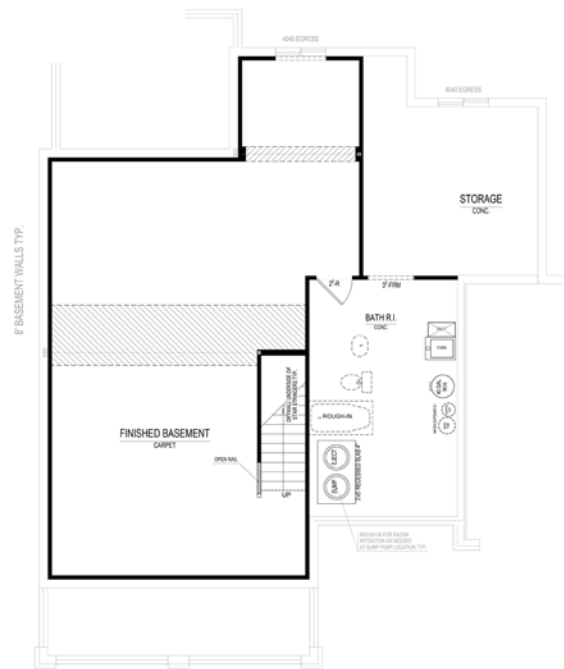

Conner

HAMILTON COLLECTION

15581 Edenvale Drive • **\$524,000**

Available Now

- Finished Lower Level
- Lower Level Bath Rough-in
- Upper Level Bedroom Ensuite
- Covered Lanai
- Indoor Fireplace
- Handcrafted Mantel
- Backless Gas Range
- White Kitchen Cabinets
- Pond View from Harvest Room

Harmony

A neighborhood for a new way of living

Main Level

Home Details

Homesite: 381
Plan: 4515C
Sq Ft: 3,496
Bedrooms: 4
Baths: 3.5
Garage: 3-car
Lower Level: Finished
BLC#: 21642997

Lower Level

Upper Level