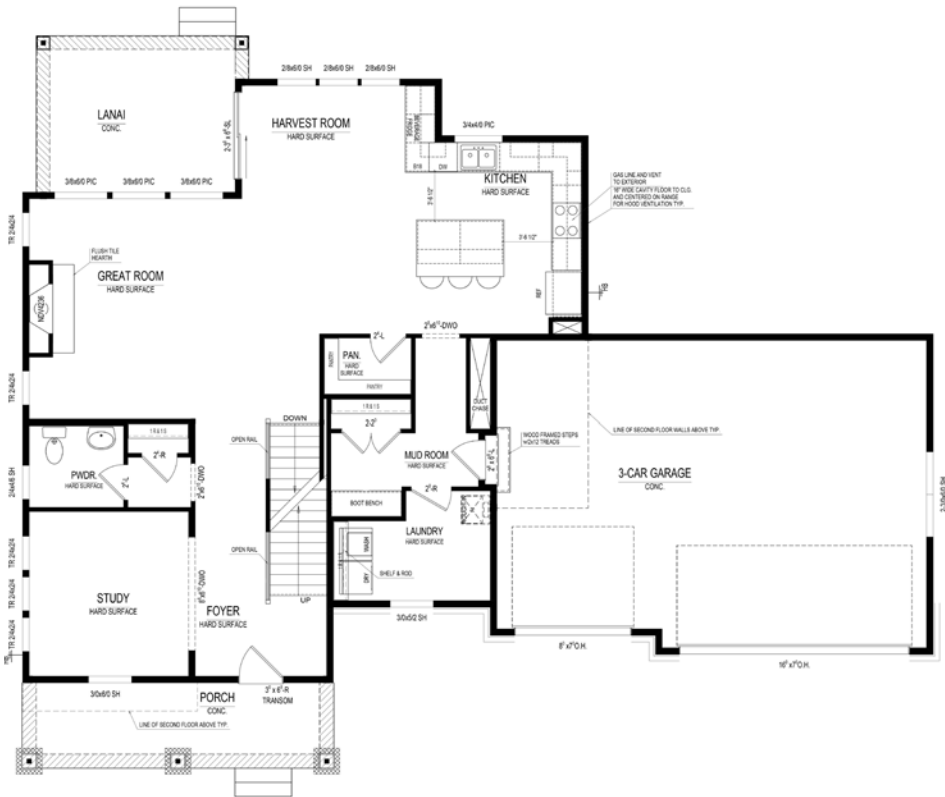

Conner

HAMILTON COLLECTION

15581 Edenvale Drive • **\$524,000**

Available Now

- Finished Lower Level
- Lower Level Bath Rough-in
- Upper Level Bedroom Ensuite
- Covered Lanai
- Indoor Fireplace
- Handcrafted Mantel
- Backless Gas Range
- White Kitchen Cabinets
- Pond View from Harvest Room

Harmony

A neighborhood for a new way of living

Main Level

Home Details

Homesite: 381
Plan: 4515C
Sq Ft: 3,496
Bedrooms: 4
Baths: 3.5
Garage: 3-car
Lower Level: Finished
BLC#: 21642997

Lower Level

Upper Level