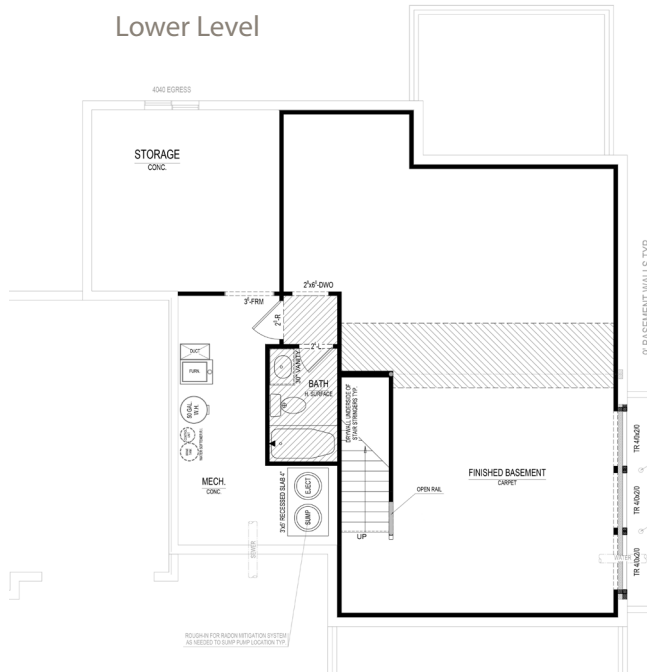

Armstrong

HAMILTON COLLECTION

15580 Starflower Drive • \$519,900

Available in August

9' Finished Lower Level with Full Bath
3-Car Garage with Custom Rear Garage Door
Covered Lanai with Outdoor Fireplace
Grand Two Story Foyer
Quartz Countertops in Kitchen and Bathrooms

Main Level

Home Details

Homesite: 375

Plan: 4515A

Sq Ft: 3,257

Bedrooms: 4

Baths: 3.5

Garage: 3

Lower Level: Finished

BLC#: Not yet listed

Upper Level

Lower Level

Call us at 669.6224 or visit online at Estridge.com

The artistic renderings of the floorplan and front elevation may not reflect the exact features of the home being offered and are subject to change without notice. ©2018 Estridge Homes.