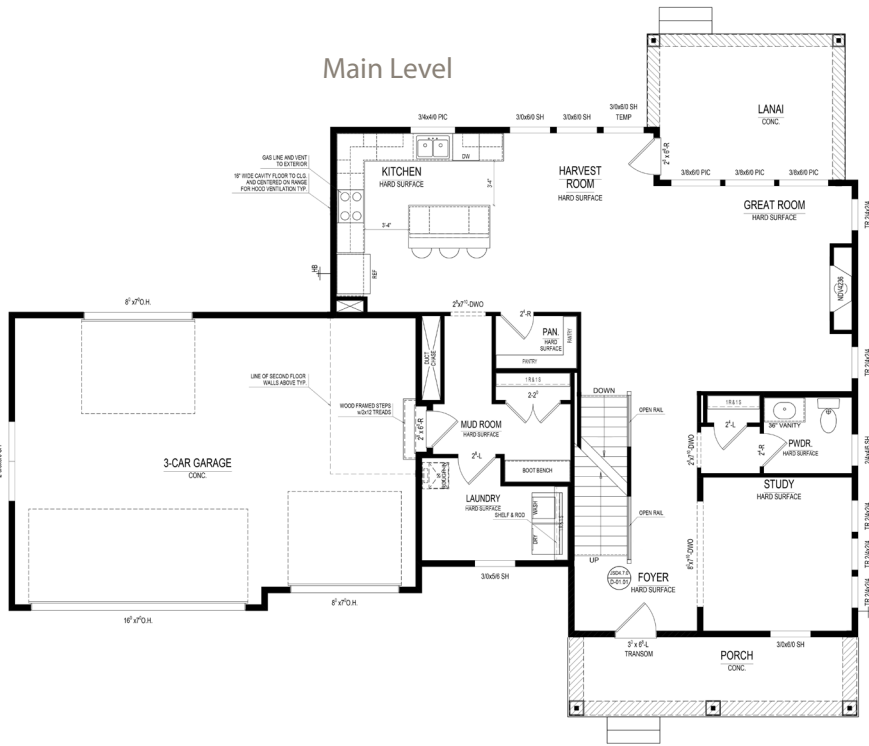

Armstrong

HAMILTON COLLECTION

15580 Starflower Drive • \$519,900

Available in August

9' Finished Lower Level with Full Bath
3-Car Garage with Custom Rear Garage Door
Covered Lanai with Outdoor Fireplace
Grand Two Story Foyer
Quartz Countertops in Kitchen and Bathrooms

Custom Cabinetry Throughout
Hard-Surface Flooring Throughout Main Level
Great Room Fireplace with Craftsman Mantel
Frameless Shower Door in Master Bath
Custom Shelving in Pantry and Closets

Harmony

A neighborhood for a new way of living

Main Level

Home Details

Homesite: 375

Plan: 4515A

Sq Ft: 3,257

Bedrooms: 4

Baths: 3.5

Garage: 3