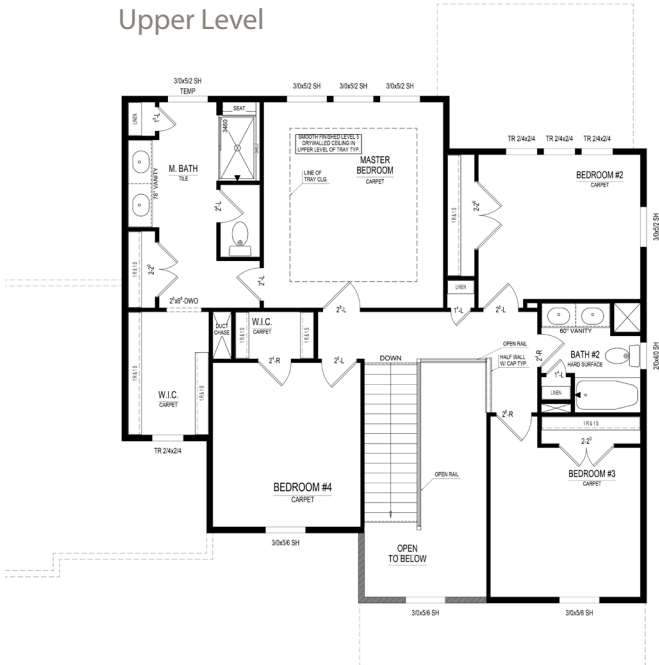

Armstrong

HAMILTON COLLECTION

15580 Starflower Drive • \$519,900

Available in August

9' Finished Lower Level with Full Bath
3-Car Garage with Custom Rear Garage Door
Covered Lanai with Outdoor Fireplace
Grand Two Story Foyer
Quartz Countertops in Kitchen and Bathrooms

Custom Cabinetry Throughout
Hard-Surface Flooring Throughout Main Level
Great Room Fireplace with Craftsman Mantel
Frameless Shower Door in Master Bath
Custom Shelving in Pantry and Closets

Harmony

A neighborhood for a new way of living

Main Level

Home Details

Homesite: 375

Plan: 4515A

Sq Ft: 3,257

Bedrooms: 4

Baths: 3.5

Garage: 3

Lower Level: Finished

BLC#: Not yet listed

Upper Level

Lower Level

Call us at 669.6224 or visit online at Estridge.com

The artistic renderings of the floorplan and front elevation may not reflect the exact features of the home being offered and are subject to change without notice. ©2018 Estridge Homes.