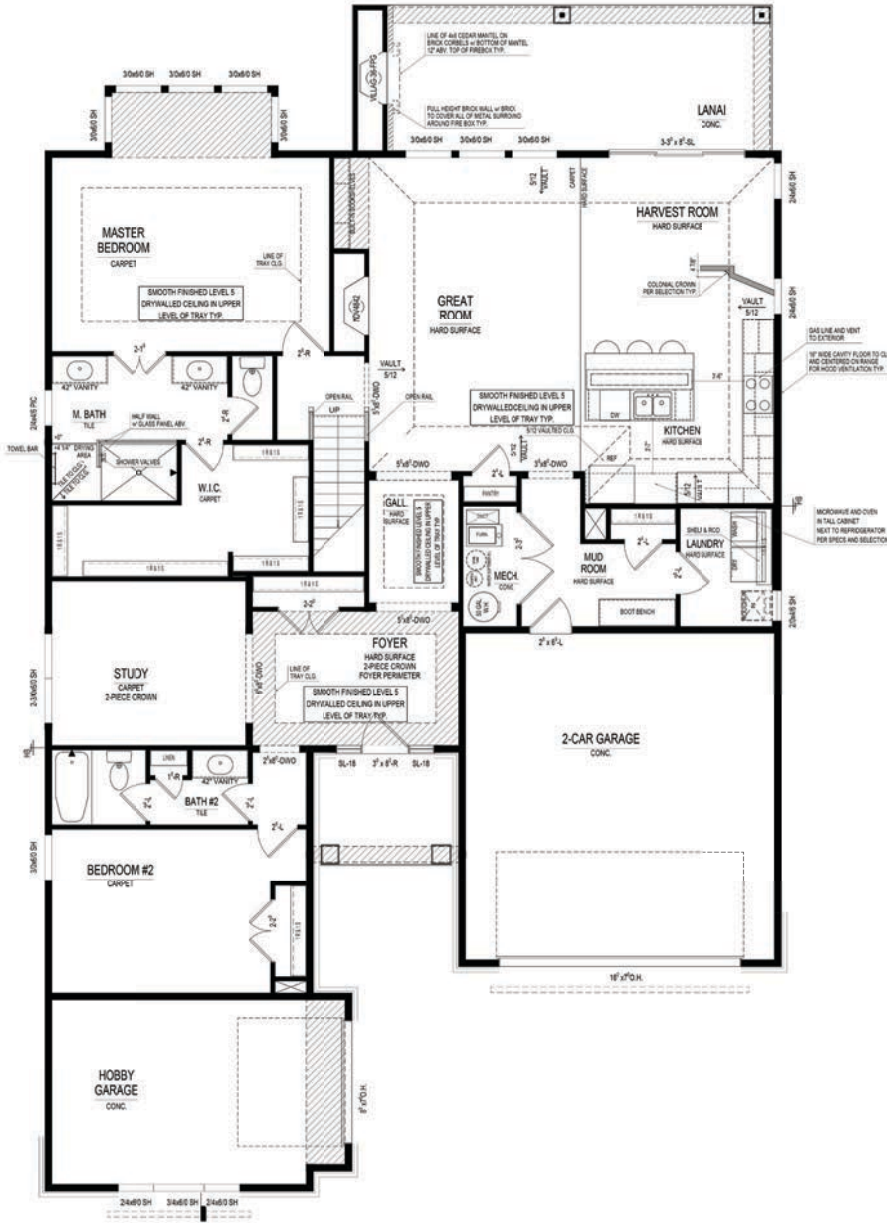

Reynolds

IRVINGTON COLLECTION

1558 Birchfield Drive • \$464,900

Available in June

Vaulted Ceilings in Great Room
Sitting area in Master Bedroom
Super Shower in Master Bath with Tiled Drying Area
Tray Ceiling in Master Bedroom and Gallery Entryway
Gourmet Kitchen

- Custom Cabinetry
- Granite Kitchen Countertops
- Quartz Countertops in Bathrooms
- Custom Shelving in Master WIC and Pantry

Harmony

A neighborhood for a new way of living

Main Level

Home Details

- Homesite:** 347
- Plan:** 3015A
- Sq Ft:** 2,445
- Bedrooms:** 3
- Baths:** 3
- Garage:** 2-car plus hobby garage
- Lower Level:** None
- BLC#:** Not yet listed