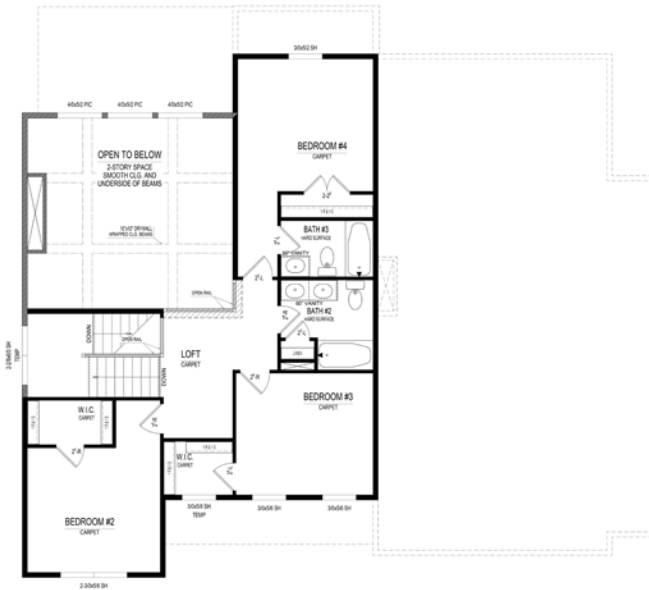

Upper Level

Call us at 669.6224 or visit online at [Estridge.com](https://www.estriddle.com)

The artistic renderings of the floorplan and front elevation may not reflect the exact features of the home being offered and are subject to change without notice. ©2018 Estridge Homes.