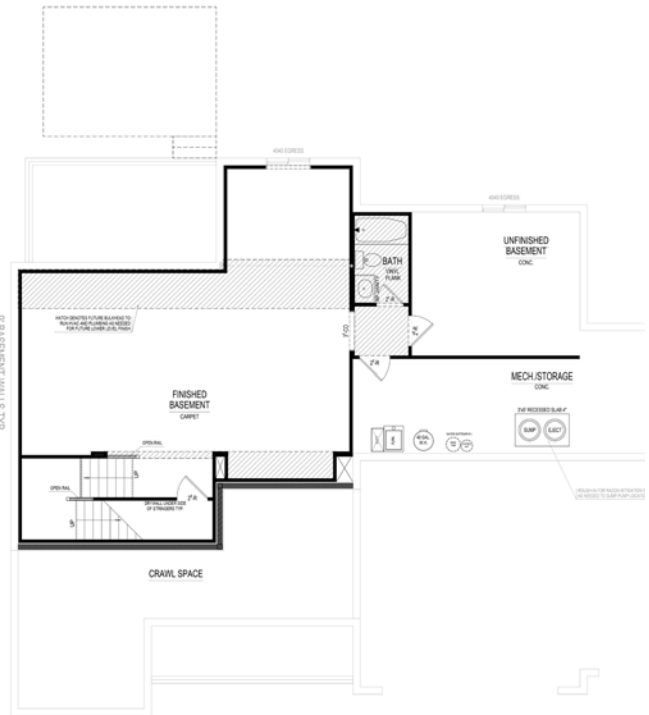

Main Level

Home Details

- **Homesite:** 382
- **Plan:** 4525B
- **Sq Ft:** 3,699
- **Bedrooms:** 4
- **Baths:** 3.5
- **Garage:** 3
- **Lower Level:** Finished
- **BLC#:** Not yet listed

Lower Level

Upper Level

Call us at 669.6224 or visit online at [Estridge.com](https://www.estriddle.com)

The artistic renderings of the floorplan and front elevation may not reflect the exact features of the home being offered and are subject to change without notice. ©2018 Estridge Homes.