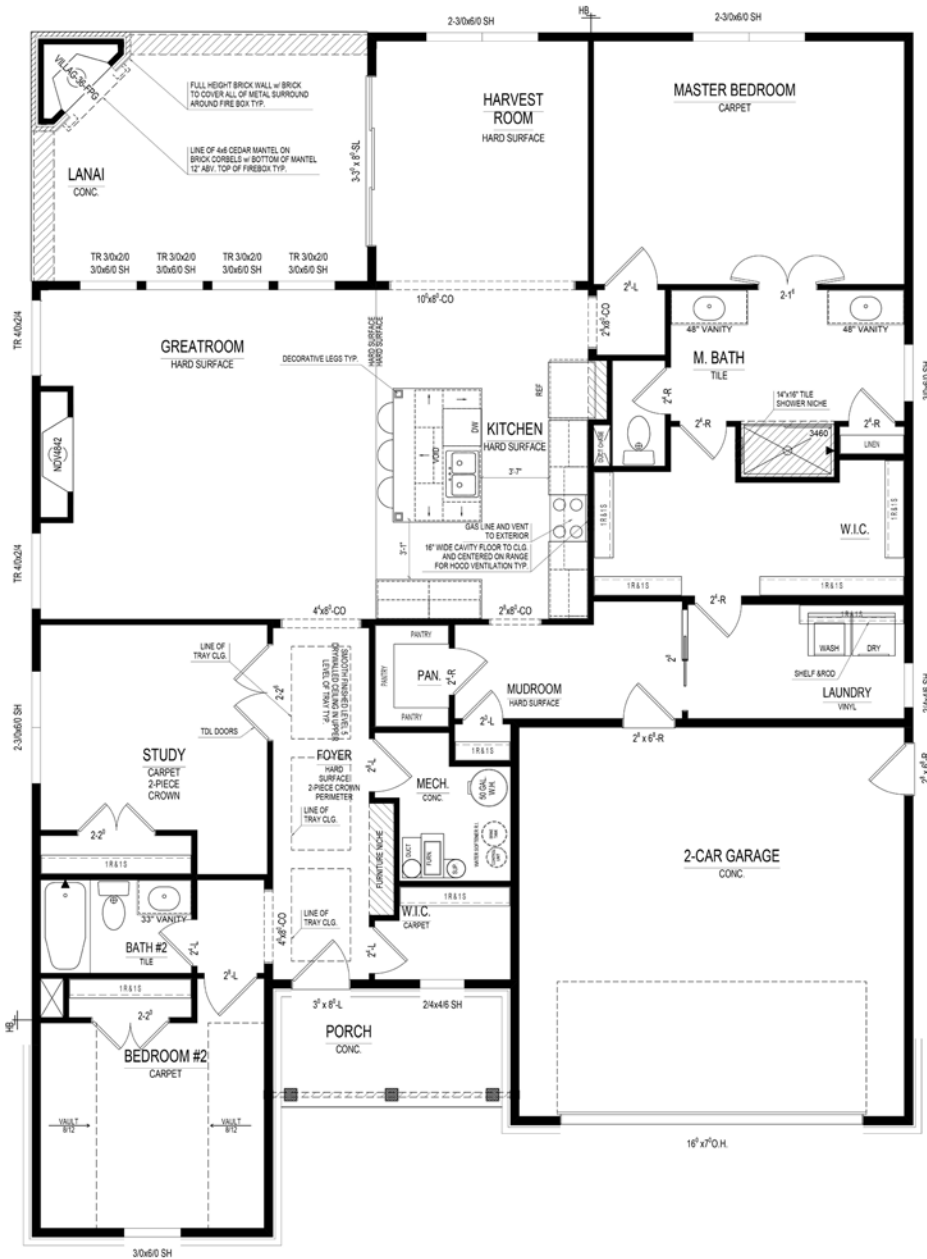

# Emerson

IRVINGTON COLLECTION

15545 Marsden Drive • \$422,000

Available Now

- Outdoor Fireplace
- Study with Glass Doors
- Deluxe Kitchen Island
- Deluxe Patio Door
- 30" Gas Cooktop
- Gourmet Kitchen
- Custom Cabinetry Throughout

## Harmony

A neighborhood for a new way of living

# Main Level

## Home Details

- Homesite:** 409
- Plan:** 3007C
- Sq Ft:** 2,058
- Bedrooms:** 2
- Baths:** 2
- Garage:** 2
- Lower Level:** None
- BLC#:** 21685366

Call us at 669.6224 or visit online at [Estridge.com](http://Estridge.com)