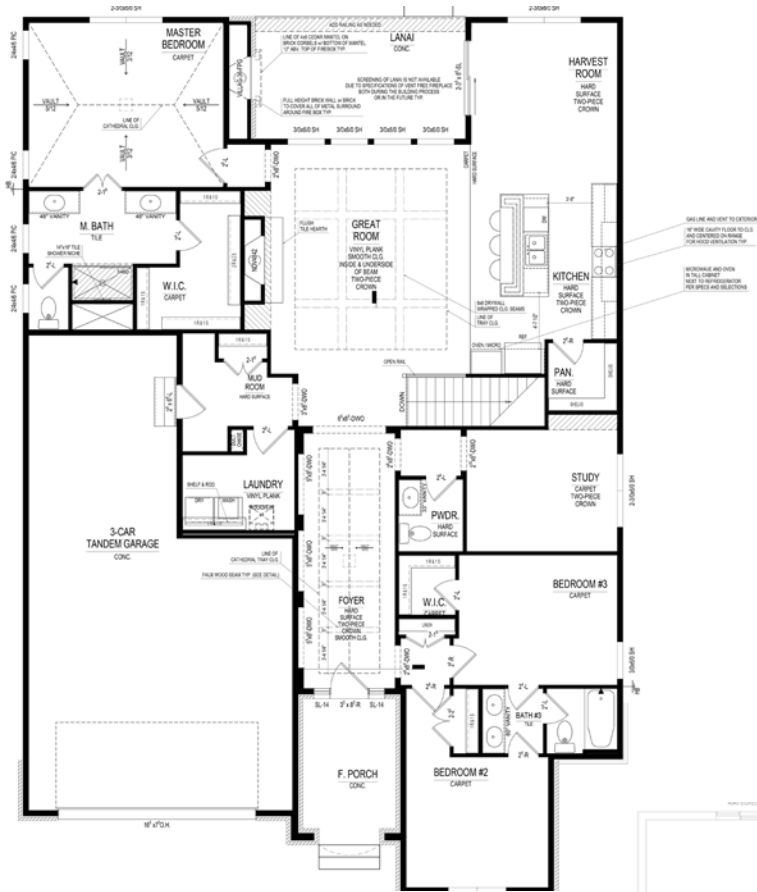

Lilly

IRVINGTON COLLECTION

15540 Edenvale Drive • \$474,900

Available in February

- Handcrafted Fireplace
- Cathedral Ceilings in Foyer
- Unfinished Lower Level
- Lower Level Bath and Wet Bar Rough-in
- Cathedral Ceilings in Master Bedroom
- Lanai Vent Free Fireplace
- Dedicated Office Room
- White Kitchen Cabinets
- Double Ovens in Kitchen

# Main Level

# Home Details

- Homesite:** 394
- Plan:** 3011B
- Sq Ft:** 2,384
- Bedrooms:** 3
- Baths:** 2
- Garage:** 3
- Lower Level:** Unfinished
- BLC#:** Not yet listed